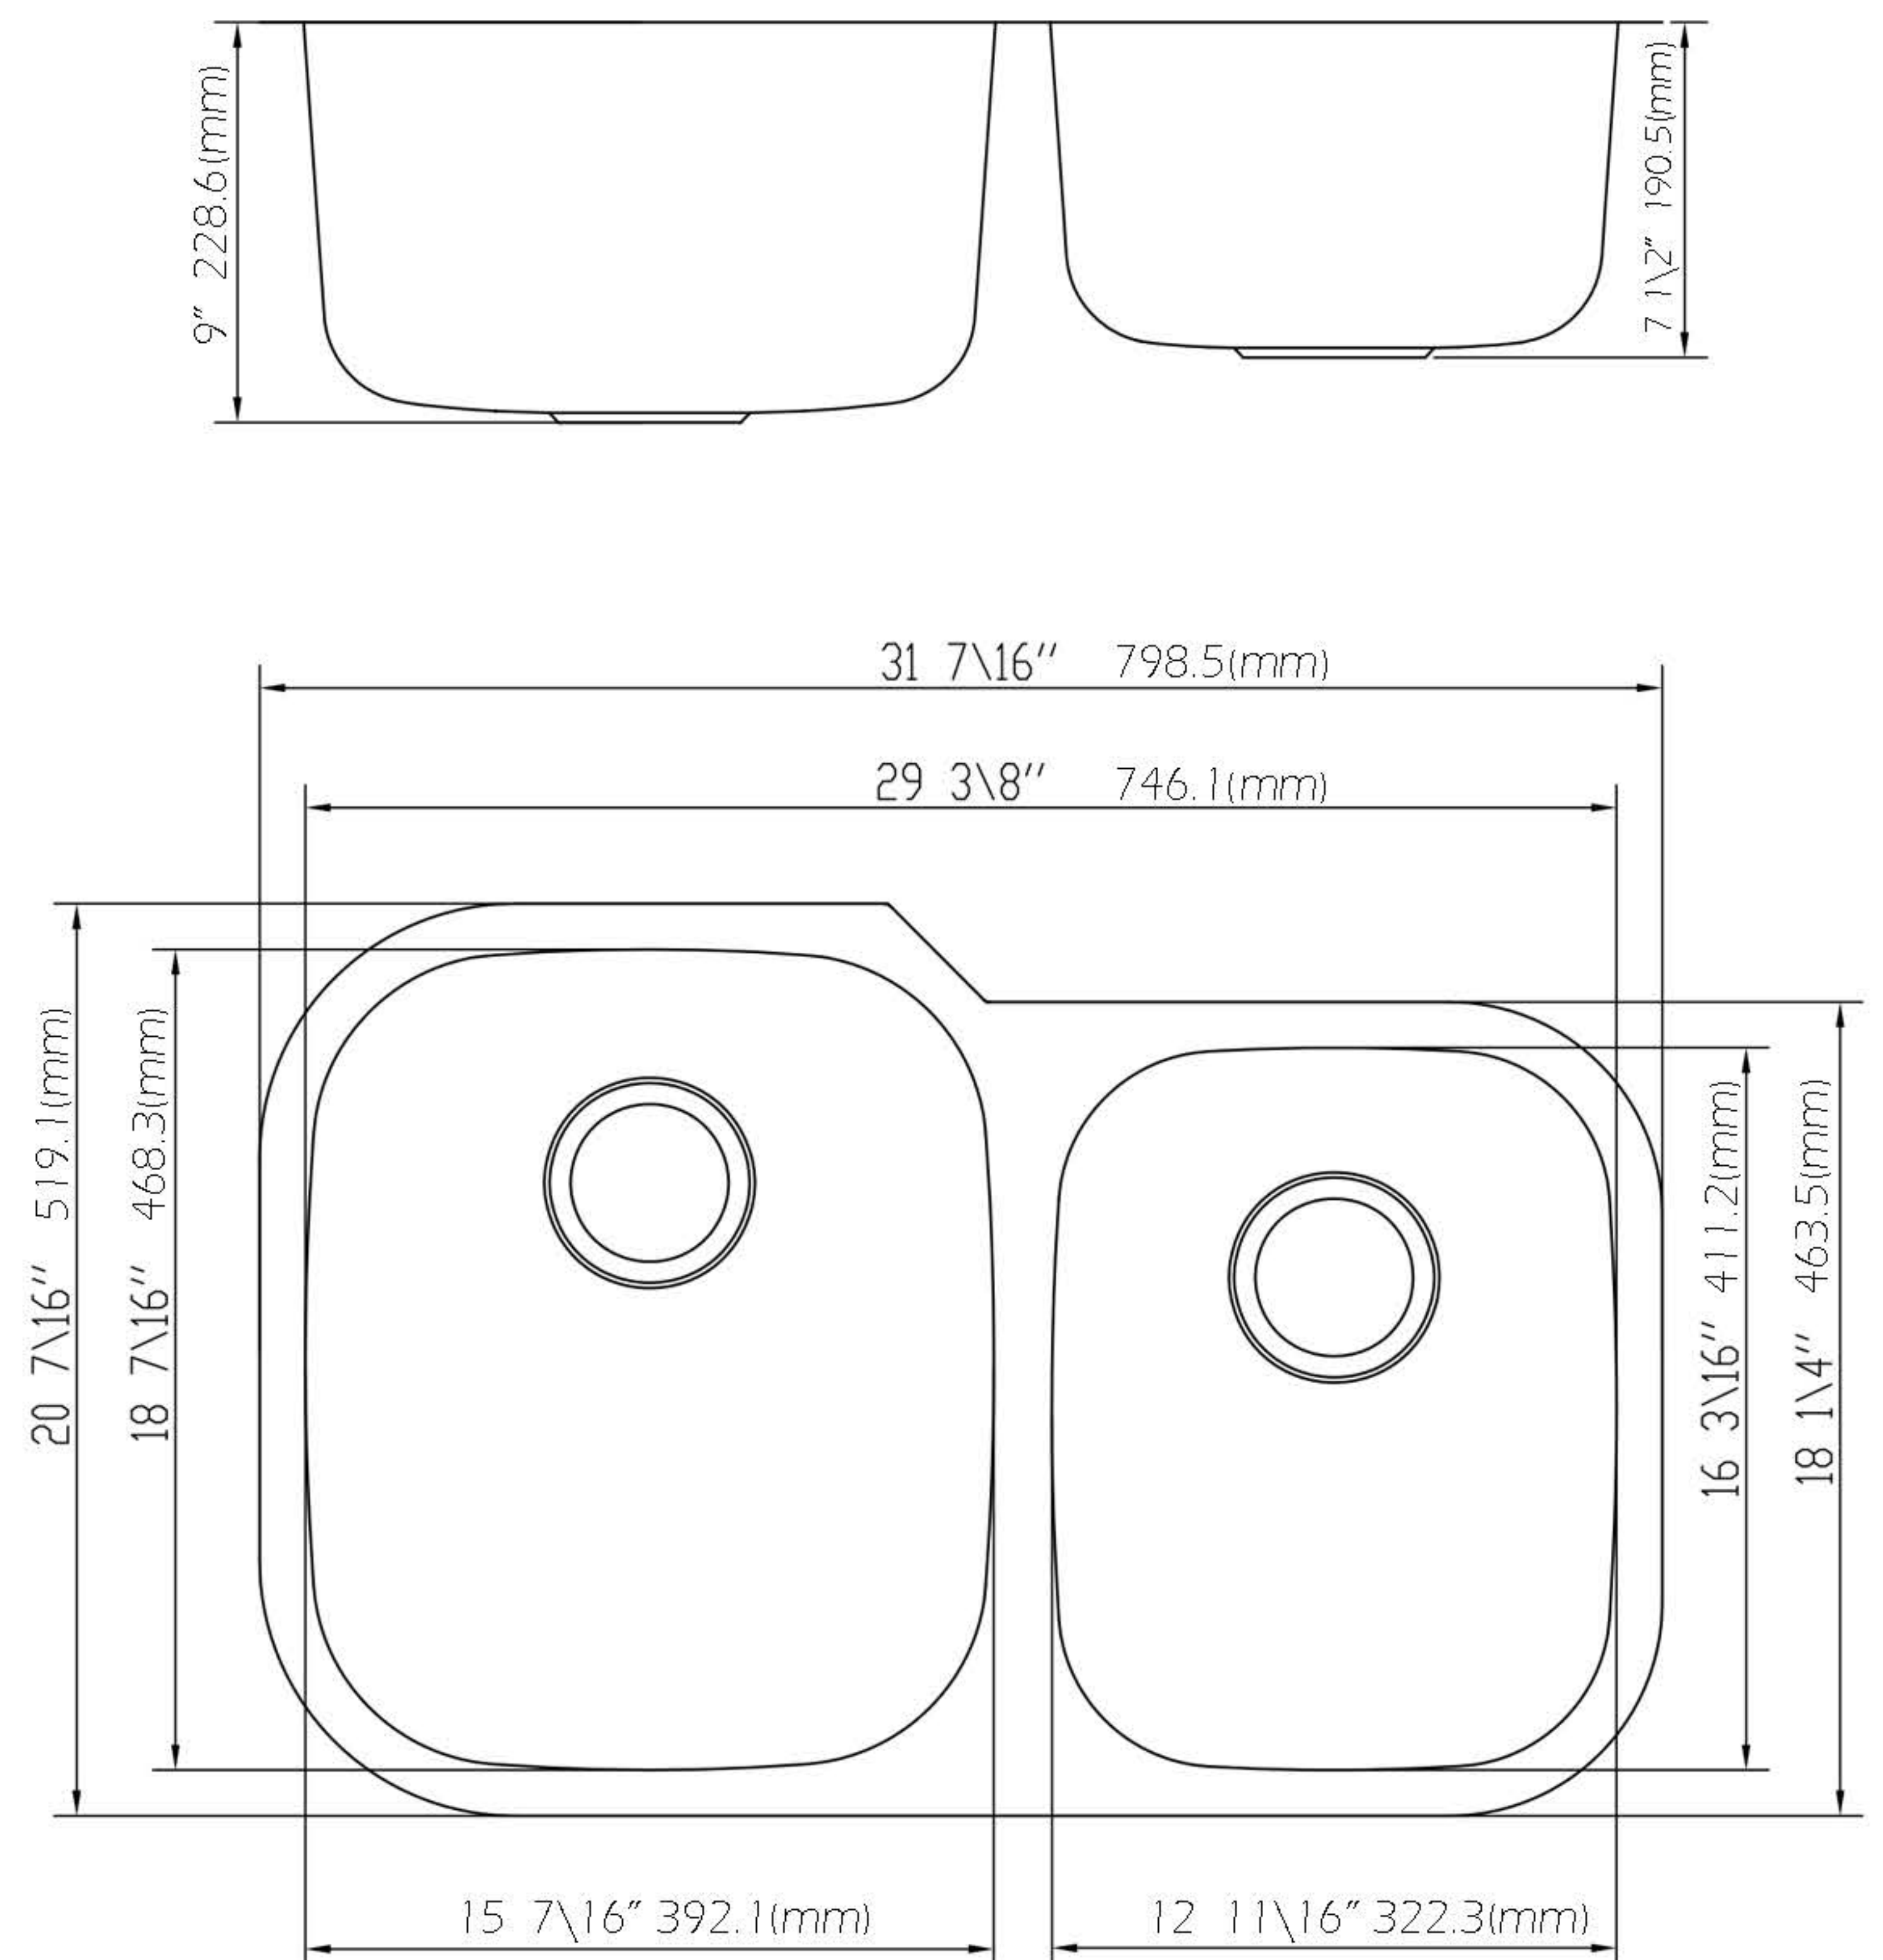

PFUC908A

Plomosa Stainless Steel Sinks

Product Features

- 18 gauge stainless steel
- Undermount
- Sink clips included
- Overall size: 31-7/16"×20-7/16"
- Bowl size: 16-7/16"×18-7/16"(large bowl)
12-11/16"×16-3/16"(small bowl)
- Bowl depth: 9/7.5"
- Drain deameter: 3-1/2"
- Under spray coating and pads for sound deadening and insulation

PFUC908A

Model Numbers

PFUC908A 31×20 18GA 9/7.5" 2B SS SINK -100PACK

Product Specifications

*All measurements are nominal. Please verify before actual installation.

Warranty and Codes

This PROFLO stainless steel sink carries a limited lifetime warranty. In an effort to continually improve our products, we will make design changes from time to time. We reserve the right to ship newly designed product to fill any order unless it is agree in writing to do otherwise.

These products meet or exceed ASME/ANSI A1 12.19.3m.