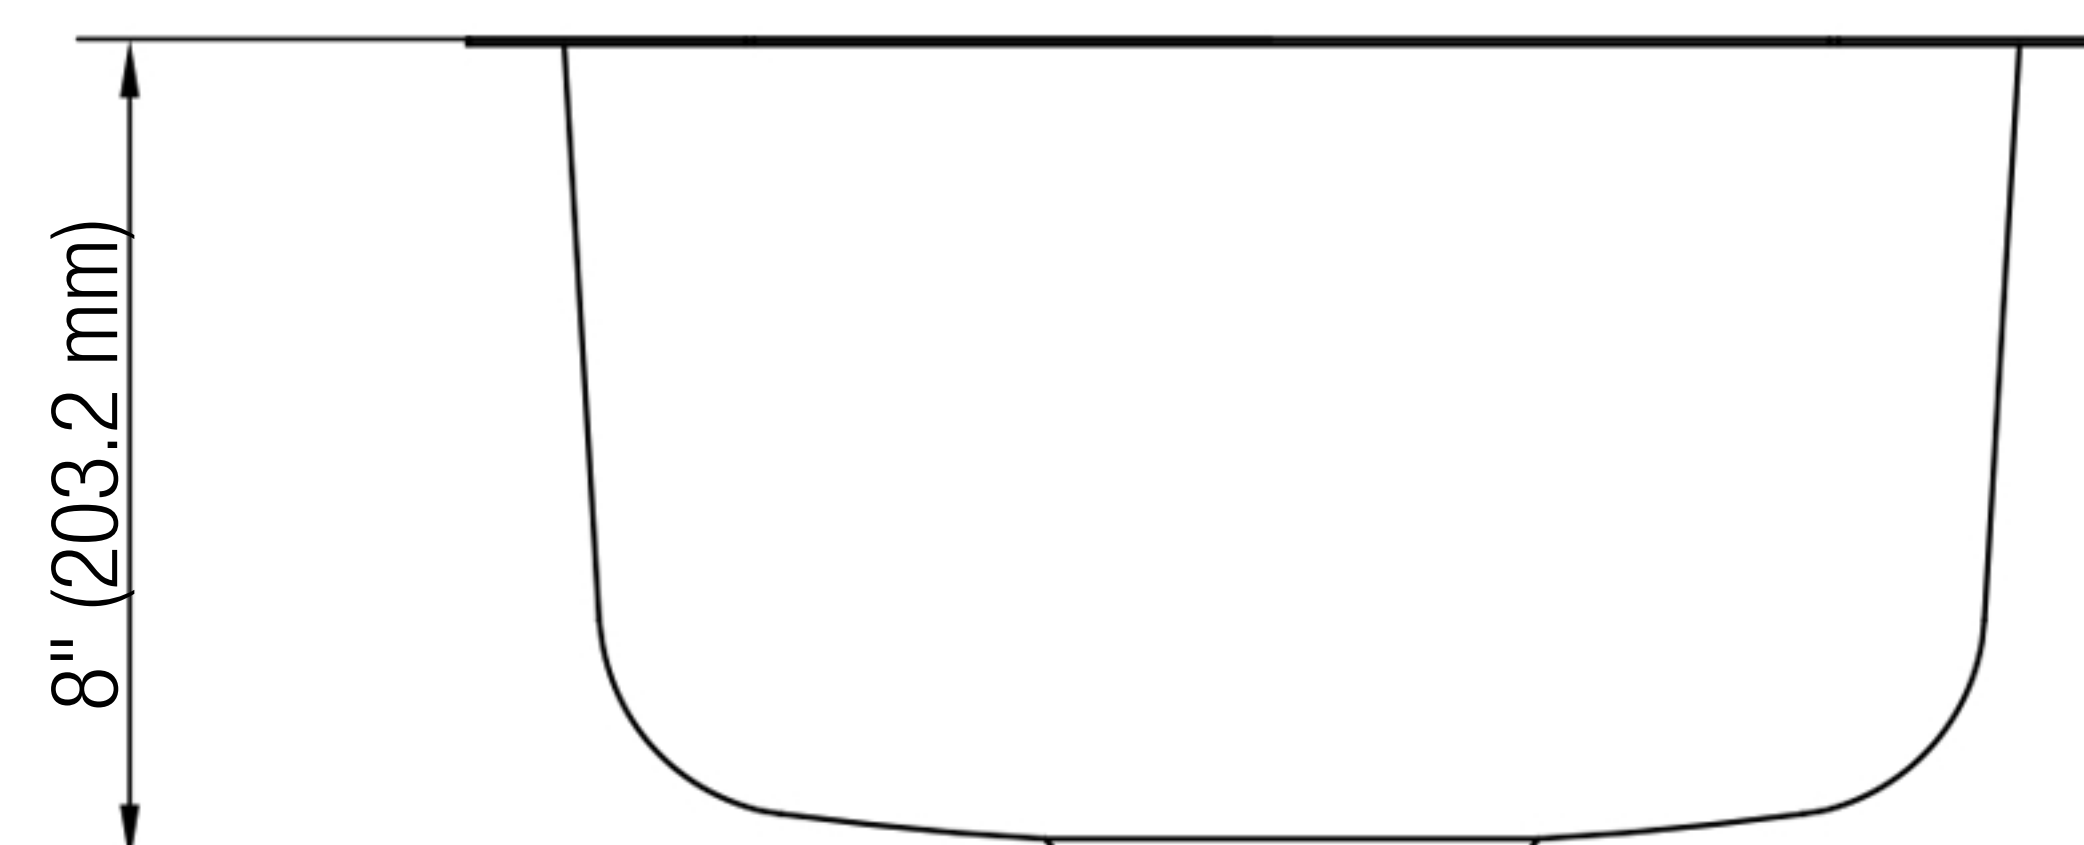

Product Specifications

*All measurements are nominal. Please verify before actual installation.

Warranty and Codes

This PROFLO stainless steel sink carries a limited lifetime warranty. In an effort to continually improve our products, we will make design changes from time to time. We reserve the right to ship newly designed product to fill any order unless it is agree in writing to do otherwise.

These products meet or exceed ASME/ANSI A1 12.19.3m.