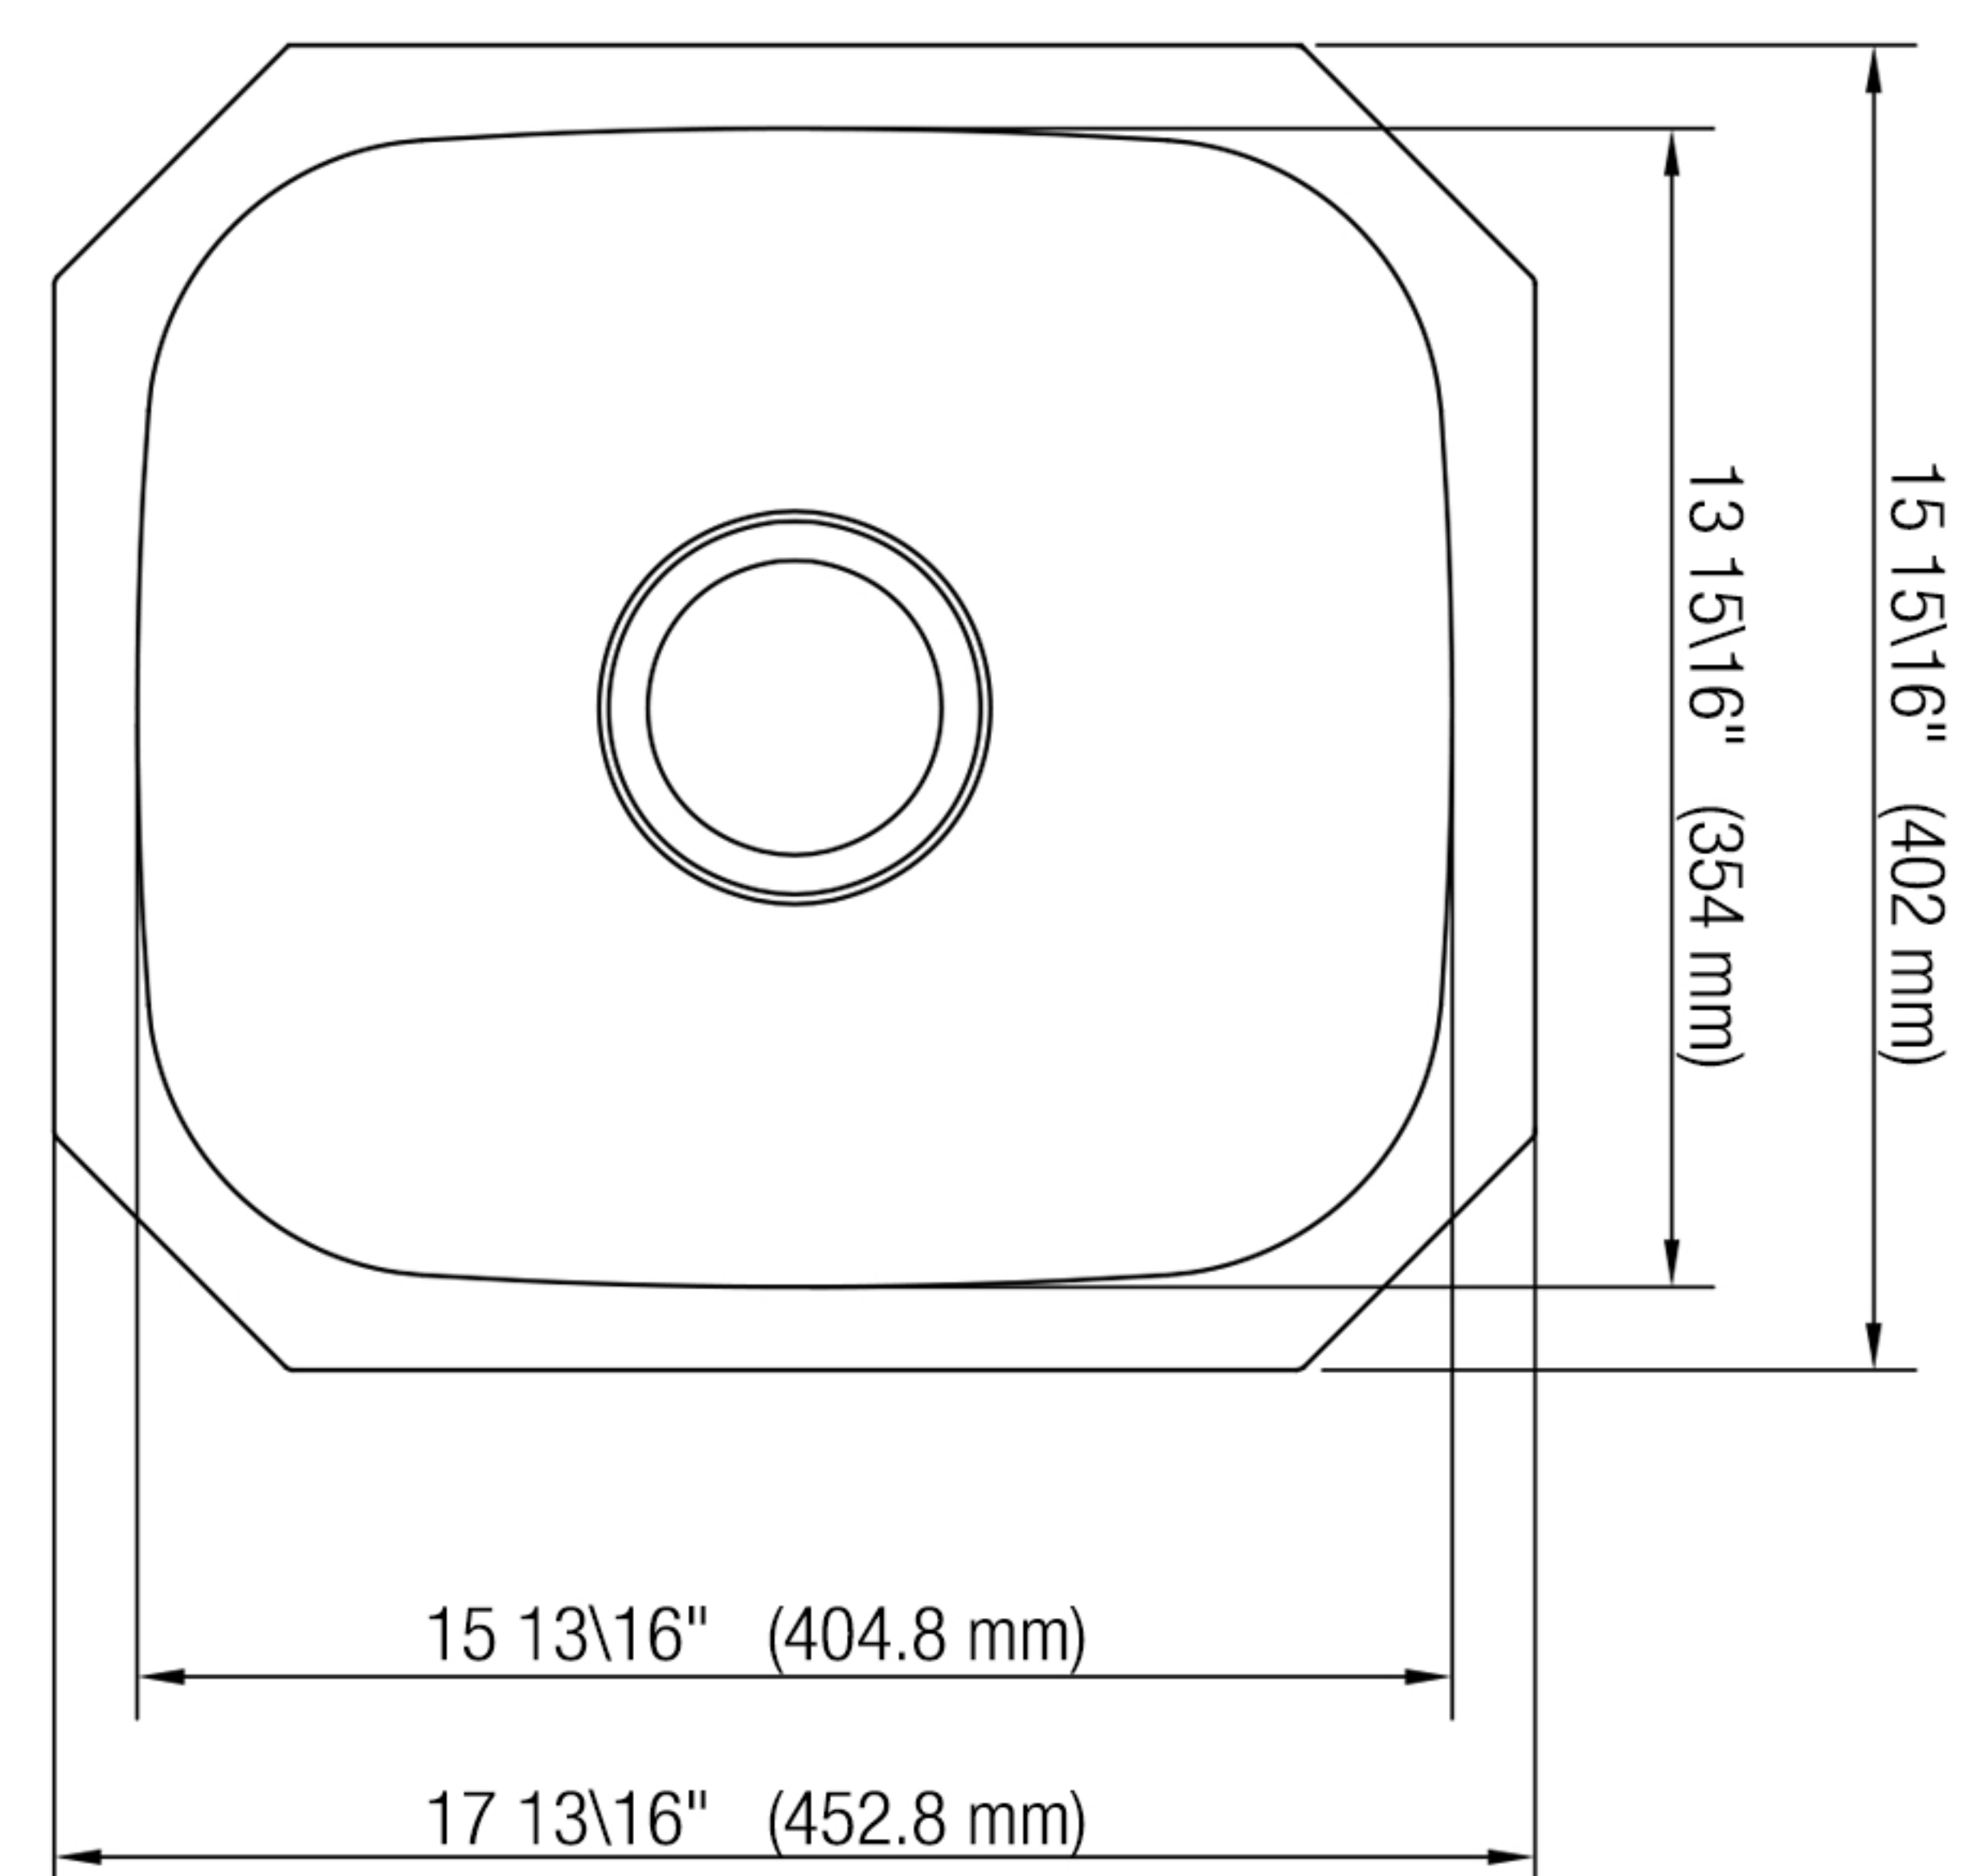

Product Specifications

*All measurements are nominal. Please verify before actual installation.

Warranty and Codes

This PROFLO stainless steel sink carries a limited lifetime warranty. In an effort to continually improve our products, we will make design changes from time to time. We reserve the right to ship newly designed product to fill any order unless it is agree in writing to do otherwise.

These products meet or exceed ASME/ANSI A1 12.19.3m.