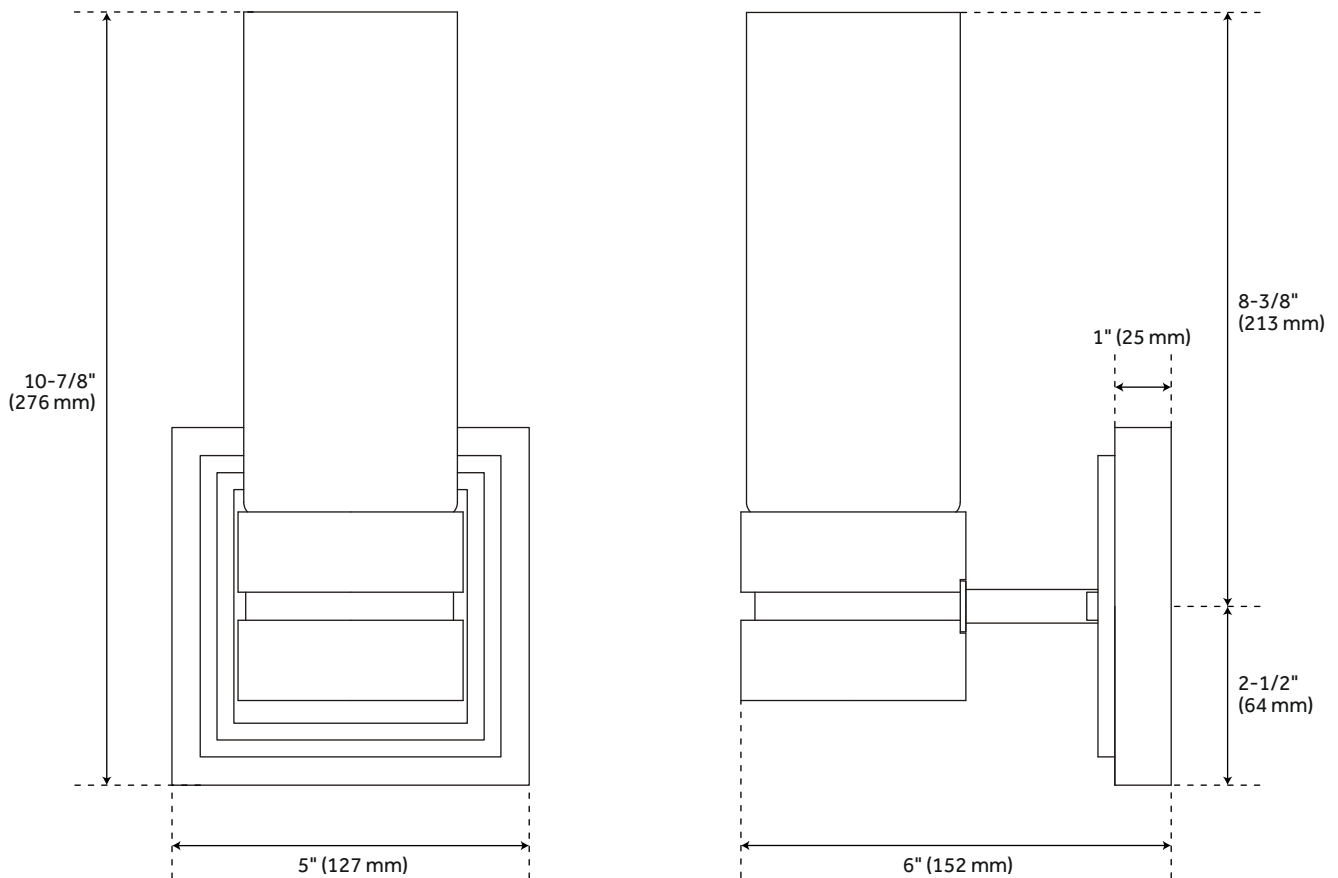

11" COMO VANITY SCONCE - SINGLE LIGHT

SKU: 939219

CODES/STANDARDS

UL 1598 / CSA C22.2 No 250.0

FEATURES

Installation Type: Wall Mount
Design: Modern
Material: Metal;Glass
Width: 5"
Height: 10-7/8"
Depth: 6"
Base Plate Length: 1
Base Plate Height: 1"
Mounting Hardware Included: Yes
Reversible Mounting: No
Shade Finish: Frosted
Shade Material: Glass
Number of Bulbs: 1
Base Plate Width: 5"
Base Plate Depth: 1
Location Type: Suitable for Damp Locations
Bulbs Included: Yes
Bulb Type: Medium E-26
Wattage per Bulb: 60

Code:

REVISED 12/28/2021

COMO 11" SINGLE LIGHT VANITY SCONCE

SKU: 939219

All dimensions and specifications are nominal and may vary. Use actual products for accuracy in critical situations.

Code: PHVL2101

COMO 14" SINGLE LIGHT VANITY SCONCE

SKU: 939219

All dimensions and specifications are nominal and may vary. Use actual products for accuracy in critical situations.

Code: PHVL2101L