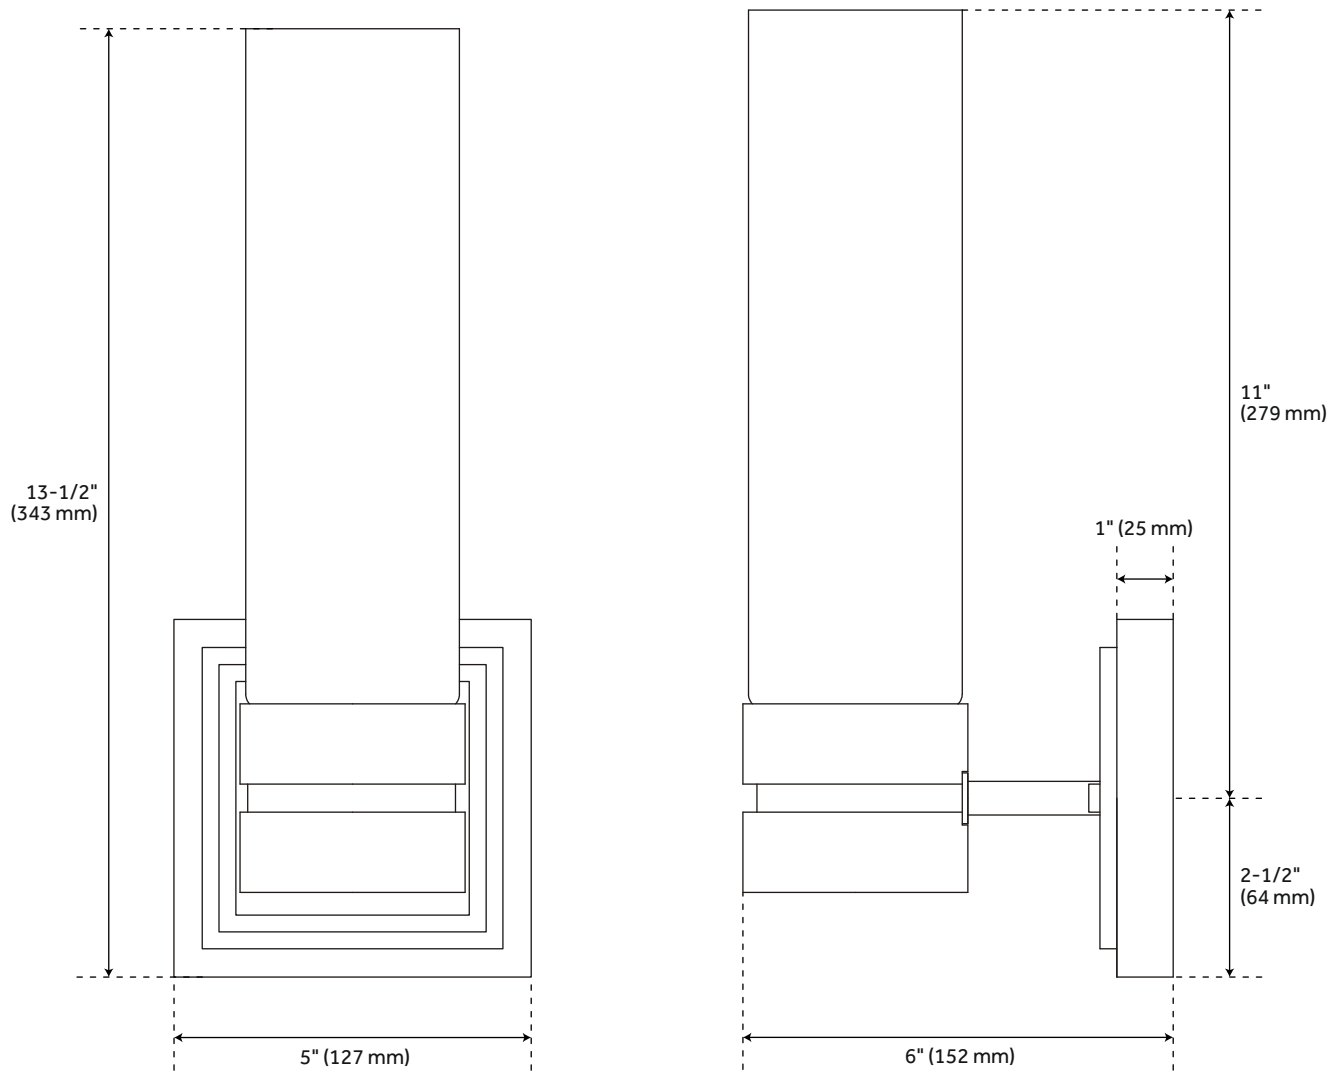

11" COMO VANITY SCONCE - SINGLE LIGHT

SKU: 939219

CODES/STANDARDS

UL 1598 / CSA C22.2 No 250.0

FEATURES

Installation Type: Wall Mount
Design: Modern
Material: Metal;Glass
Width: 5"
Height: 10-7/8"
Depth: 6"
Base Plate Length: 1
Base Plate Height: 1"
Mounting Hardware Included: Yes
Reversible Mounting: No
Shade Finish: Frosted
Shade Material: Glass
Number of Bulbs: 1
Base Plate Width: 5"
Base Plate Depth: 1
Location Type: Suitable for Damp Locations
Bulbs Included: Yes
Bulb Type: Medium E-26
Wattage per Bulb: 60

Code:

REVISED 12/28/2021

COMO 11" SINGLE LIGHT VANITY SCONCE

SKU: 939219

All dimensions and specifications are nominal and may vary. Use actual products for accuracy in critical situations.

Code: PHVL2101

COMO 14" SINGLE LIGHT VANITY SCONCE

SKU: 939219

All dimensions and specifications are nominal and may vary. Use actual products for accuracy in critical situations.

Code: PHVL2101L