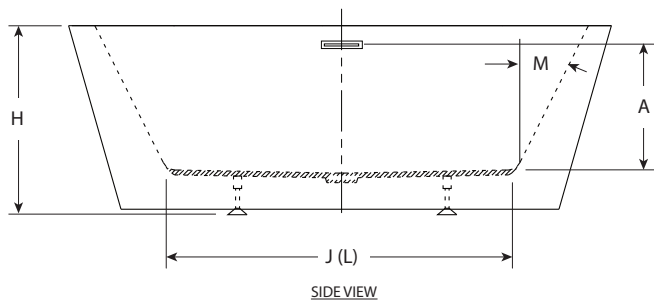

NOTE
The overall dimensions are nominal with a tolerance of +0 and -.25" (6mm).
 CAUTION: The is not removable. The warranty will be voided if attempted.

Tub/PT62 Filler Bundle Available

Tub Size	Tub Filler Finish	Bundle Part No.
5932	Chrome	CEB5932BCXXXXW
	Brushed Nickel	CEN5932BCXXXXG
	Matte Black	CEM5932BCXXXXG
	Brushed Bronze	CEZ5932BCXXXXG
6732	Chrome	CEB6732BCXXXXW
	Brushed Nickel	CEN6732BCXXXXG
	Matte Black	CEM6732BCXXXXG
	Brushed Bronze	CEZ6732BCXXXXG
7032	Chrome	CEB7032BCXXXXW
	Brushed Nickel	CEN7032BCXXXXG
	Matte Black	CEM7032BCXXXXG
	Brushed Bronze	CEZ7032BCXXXXG

Key Dimensions

NOTE: Drawings not to scale.

©2017 Jacuzzi Luxury Bath • For additional information call Customer Service 800-288-4002 • www.jacuzzi.com/baths/

PRODUCT SPECIFICATIONS AND AVAILABILITY ARE SUBJECT TO CHANGE WITHOUT NOTICE.