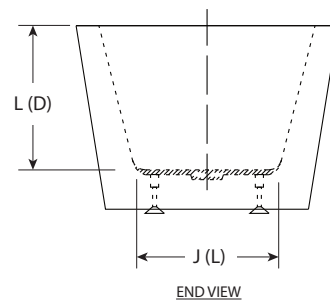

NOTE
The overall dimensions are nominal with a tolerance of +0 and -.25" (6mm).
 CAUTION: The is not removable. The warranty will be voided if attempted.

Tub/PT62 Filler Bundle Available

Tub Size	Tub Filler Finish	Bundle Part No.
5932	Chrome	CEB5932BCXXXXW
	Brushed Nickel	CEN5932BCXXXXG
	Matte Black	CEM5932BCXXXXG
	Brushed Bronze	CEZ5932BCXXXXG
6732	Chrome	CEB6732BCXXXXW
	Brushed Nickel	CEN6732BCXXXXG
	Matte Black	CEM6732BCXXXXG
	Brushed Bronze	CEZ6732BCXXXXG
7032	Chrome	CEB7032BCXXXXW
	Brushed Nickel	CEN7032BCXXXXG
	Matte Black	CEM7032BCXXXXG
	Brushed Bronze	CEZ7032BCXXXXG

Key Dimensions

NOTE: Drawings not to scale.

©2017 Jacuzzi Luxury Bath • For additional information call Customer Service 800-288-4002 • www.jacuzzi.com/baths/

PRODUCT SPECIFICATIONS AND AVAILABILITY ARE SUBJECT TO CHANGE WITHOUT NOTICE.