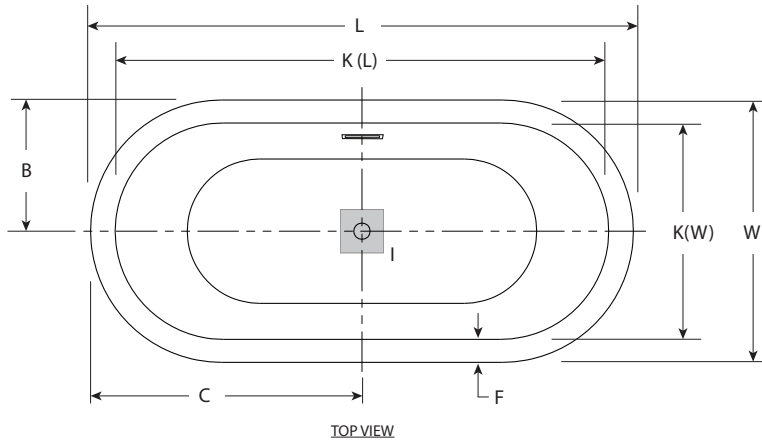

NOTE
The overall dimensions are nominal with a tolerance of +0 and -.25" (6mm).
 CAUTION: The is not removable. The warranty will be voided if attempted.

Tub/PT62 Filler Bundle Available

Tub Size	Tub Filler Finish	Bundle Part No.
5932	Chrome	CEB5932BCXXXXW
	Brushed Nickel	CEN5932BCXXXXG
	Matte Black	CEM5932BCXXXXG
	Brushed Bronze	CEZ5932BCXXXXG
6732	Chrome	CEB6732BCXXXXW
	Brushed Nickel	CEN6732BCXXXXG
	Matte Black	CEM6732BCXXXXG
	Brushed Bronze	CEZ6732BCXXXXG
7032	Chrome	CEB7032BCXXXXW
	Brushed Nickel	CEN7032BCXXXXG
	Matte Black	CEM7032BCXXXXG
	Brushed Bronze	CEZ7032BCXXXXG

Key Dimensions

NOTE: Drawings not to scale.

©2017 Jacuzzi Luxury Bath • For additional information call Customer Service 800-288-4002 • www.jacuzzi.com/baths/

PRODUCT SPECIFICATIONS AND AVAILABILITY ARE SUBJECT TO CHANGE WITHOUT NOTICE.