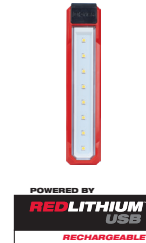

**Includes:** (1) REDLITHIUM™ USB Battery, 2 ft Heavy Duty USB Cord, (2) Hard Hat Clips

**USB Rechargeable 700L Focusing Flashlight Kit**

2110-21

Lumens	700 / 100 / 700
Modes	High, Low, Strobe
Spot Beam Distance	155 m
Beam Focus	Slide, Spot/Flood
Water & Dust Rating	IP67
Height	6.5"
Powered By	REDLITHIUM™ USB

**Includes:** (1) REDLITHIUM™ USB Battery Pack, 2 ft Heavy Duty USB Cord

**USB Rechargeable ROVER™ Magnetic Flood Light Kit**

2112-21

Lumens	445 / 100
Modes	High, Low
Hands-Free	Dual Magnets
Water & Dust Rating	IP54
Height	6.0"
Powered By	REDLITHIUM™ USB