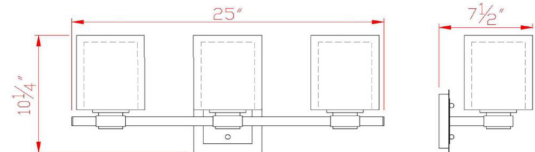

Oslo 3-Light Vanity Light
Satin Nickel

SPECIFICATIONS

MOUNTING:	Wall Mount	LED BRIGHTNESS (LUMENS):	N/A
SLOPED CEILING ADAPTABLE:	No	LED COLOR CORRELATED TEMPERATURE (CCT):	N/A
LAMP TYPE 1:	3 lamps 60W Incandescent	LED COLOR RENDERING INDEX (CRI):	N/A
BULB INCLUDED:	No	LED EFFICACY:	N/A
WATTS PER BULB:	60W	LED AVERAGE RATED LIFE:	N/A
TOTAL WATTAGE:	180W	ENERGY EFFICIENT:	No
DIMMABLE:	Yes	LIGHTING AMPS:	N/A
MATERIAL CONSTRUCTION:	Steel	VOLTAGE:	120V
ASSEMBLED DIMENSIONS:	10.25" H x 25" L x 7.5" D		
WEIGHT:	9.07 lbs.		
BACKPLATE DIMENSIONS:	5.5" H x 5.5" W		
CANOPY/PLATE DIMENSIONS:	N/A		
GLASS/SHADE DIMENSIONS:	6.5" H x 5.5" L x 5.5" D		
GLASS/SHADE MATERIAL:	Glass		
GLASS/SHADE TYPE:	Clear		
GLASS/SHADE COLOR:	Clear		