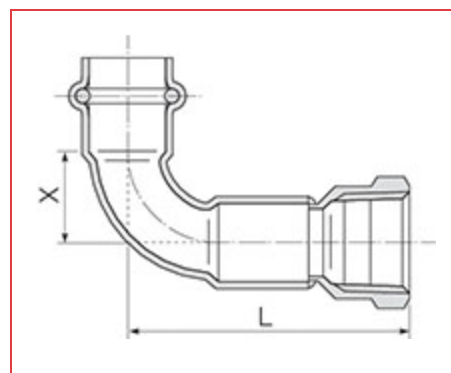

ITEM # PF 01559, COPPER ELBOW 90°, P X FPT, 1" X 1"

Streamline® PRS™ Copper-Press Fittings is a flameless joining alternative for plumbing or mechanical applications. Available sizes ranging from 1/2" to 4" in diameter.

[Specifications](#) | [Dimensions](#) | [Details](#)

Specifications

Weight	0.40 lb
Material	LEAD FREE
Operating Temperature [Min]	-20 °F
Operating Temperature [Max]	250 °F
Operating Pressure [Max]	200 psi
End Type	Press

End Size	1 in
Second End Type	FNPT
Second End Size	1 in
Standards	ASME B16.51 IAPMO PS-117 NSF/ANSI 61 NSF/ANSI 372 CSA TIL-MSE-13

Dimensions

Overall Height	2.94 in
Overall Length	4.31 in
Overall Width	1.48 in
X	1.30 in
L	3.57 in