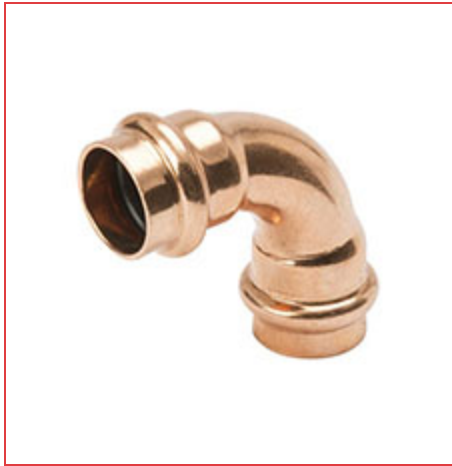

## ITEM # PF 02063, COPPER ELBOW 90°, P X P, 1-1/2" X 1-1/2"

Streamline® PRS™ Copper-Press Fittings is a flameless joining alternative for plumbing or mechanical applications. Available sizes ranging from 1/2" to 4" in diameter.