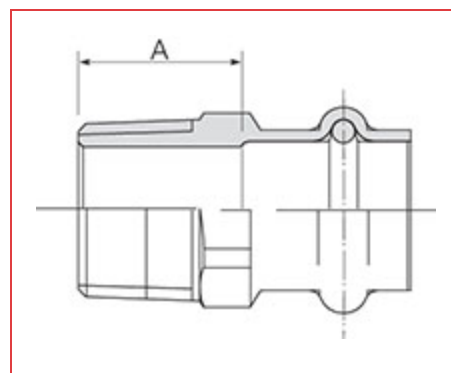

## ITEM # PF 01172, COPPER MALE ADAPTER, P X MPT, 1-1/4" X 1"

Streamline® PRS™ Copper-Press Fittings is a flameless joining alternative for plumbing or mechanical applications. Available sizes ranging from 1/2" to 4" in diameter.

## Dimensions

<b>Overall Length</b>	2.24 in
-----------------------	---------

<b>Overall Height</b>	1.54 in
-----------------------	---------

<b>Overall Width</b>	1.54 in
----------------------	---------