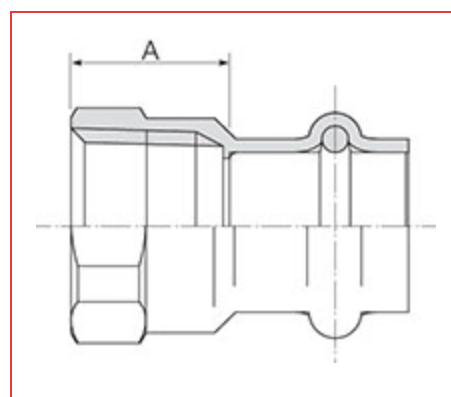

## ITEM # PF 01272, COPPER FEMALE ADAPTER, P X FPT, 1-1/4" X 1"

Streamline® PRS™ Copper-Press Fittings is a flameless joining alternative for plumbing or mechanical applications. Available sizes ranging from 1/2" to 4" in diameter.

## Dimensions

<b>Overall Length</b>	1.87 in
<b>Overall Height</b>	1.08 in
<b>Overall Width</b>	1.08 in
<b>A</b>	0.85 in