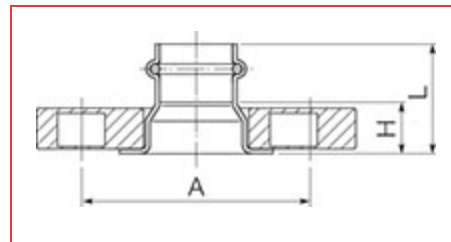

## ITEM # PF 03907, COPPER ADAPTER FLANGE, 4 BOLT, P, 1-1/2"

Streamline® PRS™ Copper-Press Fittings is a flameless joining alternative for plumbing or mechanical applications. Available sizes ranging from 1/2" to 4" in diameter.

## Dimensions

<b>Overall Length</b>	5.00 in
<b>Overall Height</b>	3.19 in
<b>Overall Width</b>	5.00 in
<b>A</b>	3.88 in
<b>H</b>	1.78 in
<b>L</b>	3.19 in