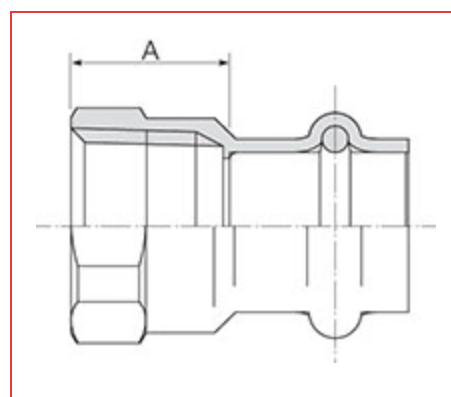

## ITEM # PF 01261, COPPER FEMALE ADAPTER, P X FPT, 1" X 1-1/4"

Streamline® PRS™ Copper-Press Fittings is a flameless joining alternative for plumbing or mechanical applications. Available sizes ranging from 1/2" to 4" in diameter.

## Dimensions

<b>Overall Length</b>	2.30 in
-----------------------	---------

<b>Overall Height</b>	1.44 in
-----------------------	---------

<b>Overall Width</b>	1.44 in
----------------------	---------