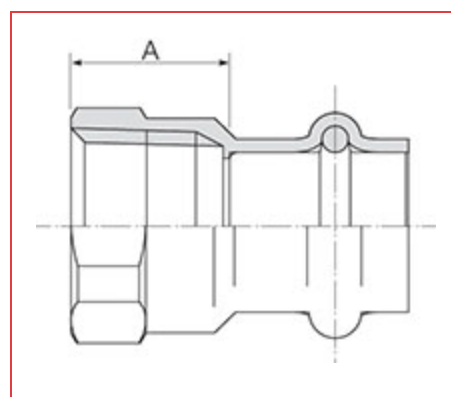

## ITEM # PF 01265, COPPER FEMALE ADAPTER, P X FPT, 1" X 1/2"

Streamline® PRS™ Copper-Press Fittings is a flameless joining alternative for plumbing or mechanical applications. Available sizes ranging from 1/2" to 4" in diameter.

## Dimensions

<b>Overall Length</b>	1.63 in
-----------------------	---------

<b>Overall Height</b>	0.71 in
-----------------------	---------

<b>Overall Width</b>	0.71 in
----------------------	---------