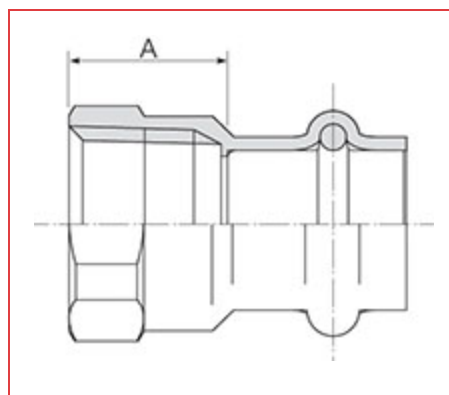

## ITEM # PF 01232, COPPER FEMALE ADAPTER, P X FPT, 1/2" X 3/8"

Streamline® PRS™ Copper-Press Fittings is a flameless joining alternative for plumbing or mechanical applications. Available sizes ranging from 1/2" to 4" in diameter.

## Dimensions

<b>Overall Length</b>	1.28 in
-----------------------	---------

<b>Overall Height</b>	0.57 in
-----------------------	---------

<b>Overall Width</b>	0.57 in
----------------------	---------