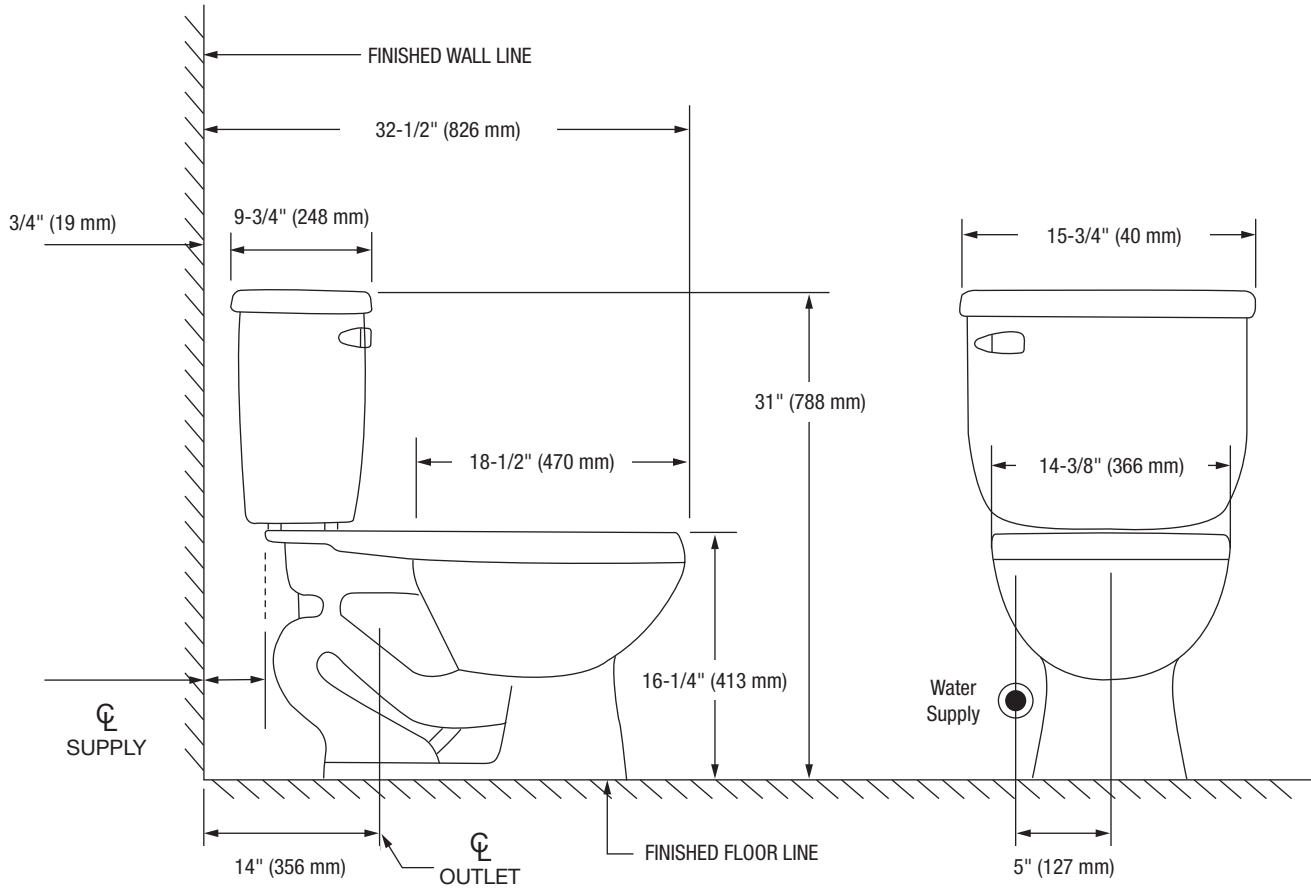

Jerritt

Two-Piece Elongated Bowl Toilet