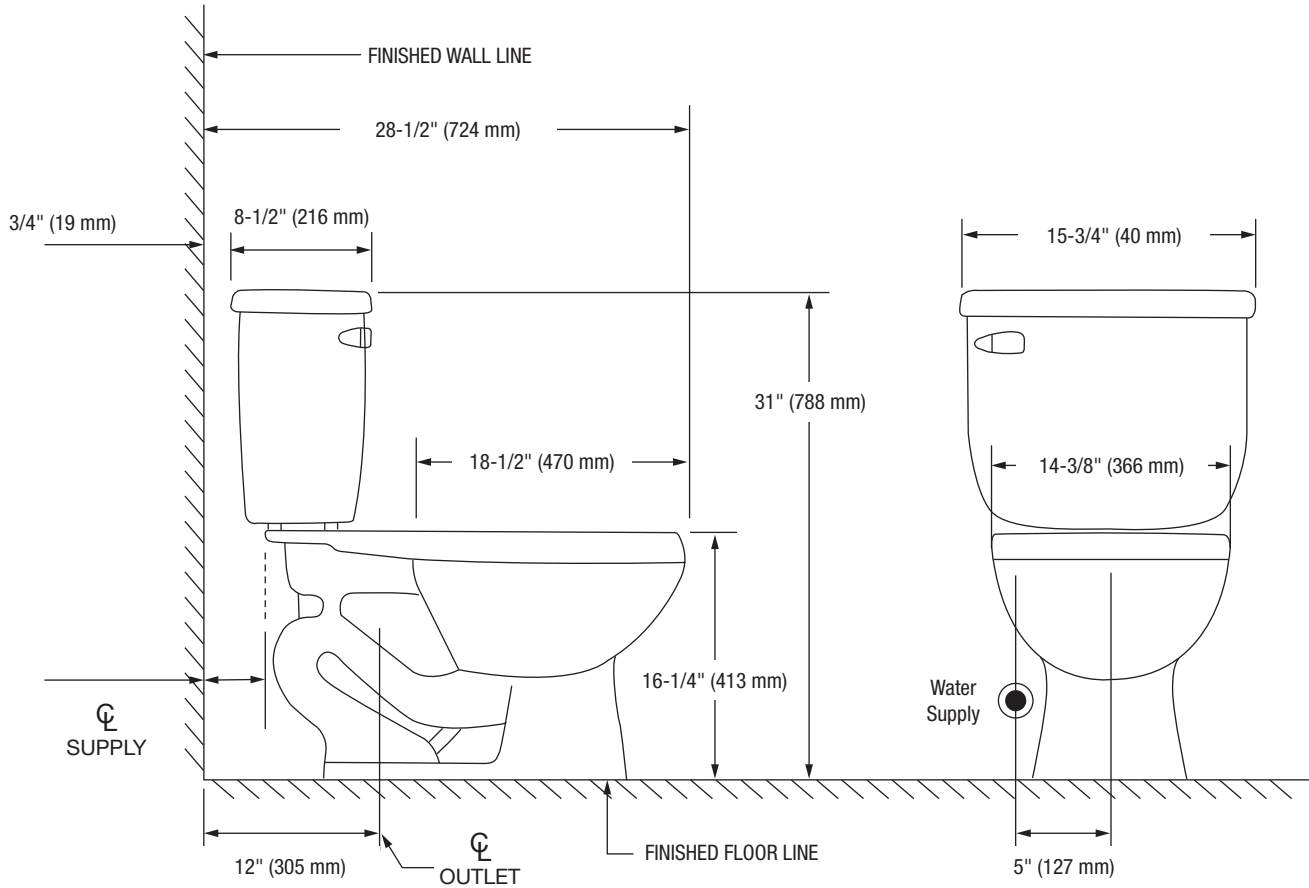

Jerritt

Two-Piece Elongated Bowl Toilet