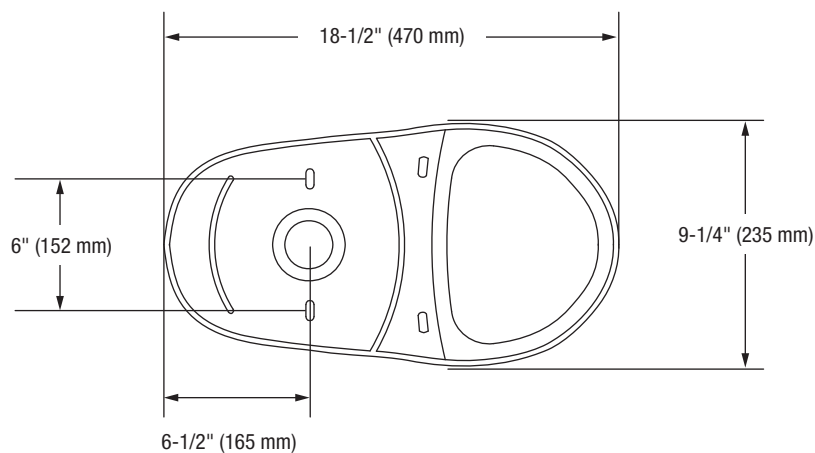

Bowl Footprint Dimensions

Note: All dimensions and specifications are nominal and may vary: Dimensions of 8" and greater have a tolerances of +3%. Dimensions less than 8" have a tolerances of +5%.