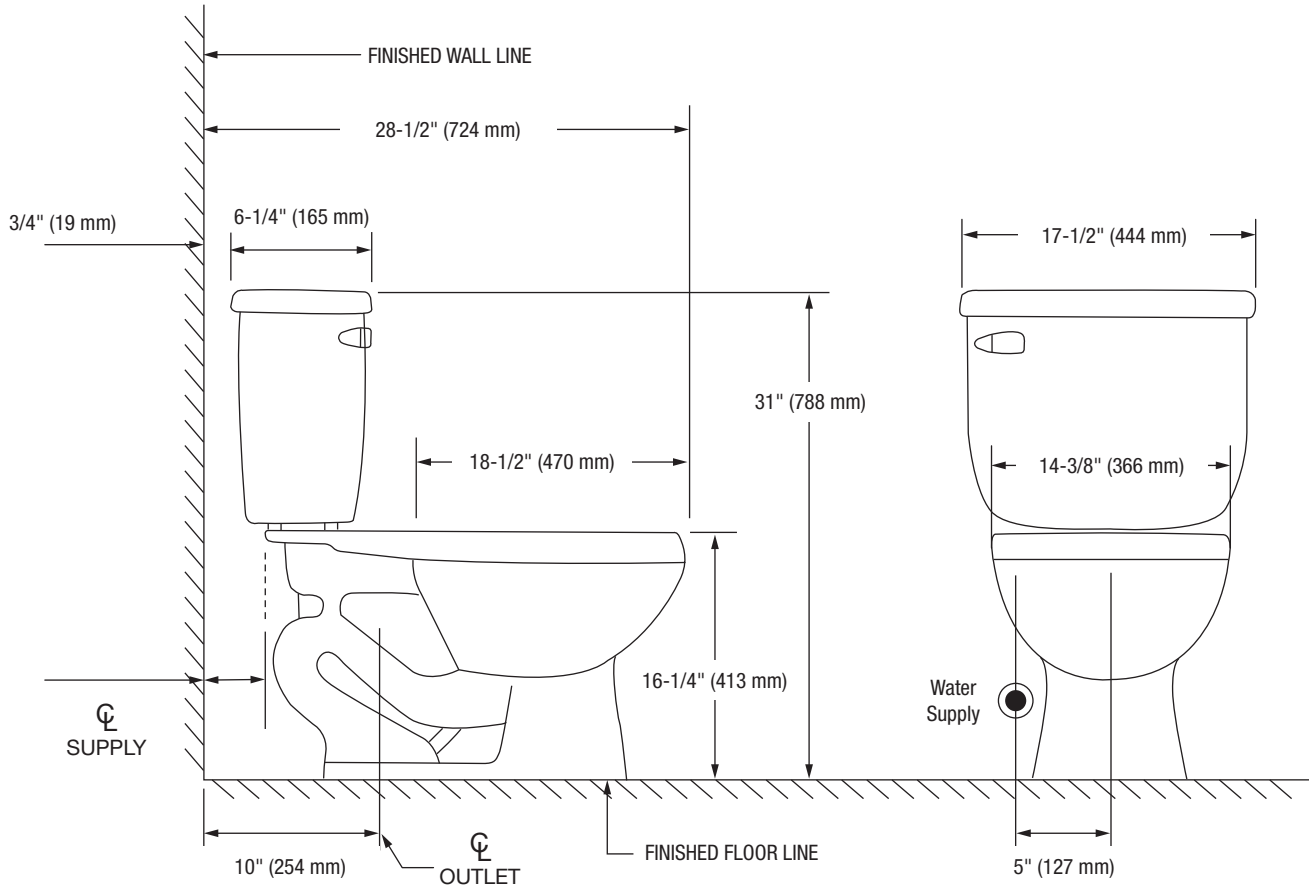

Jerritt

Two-Piece Elongated Bowl Toilet