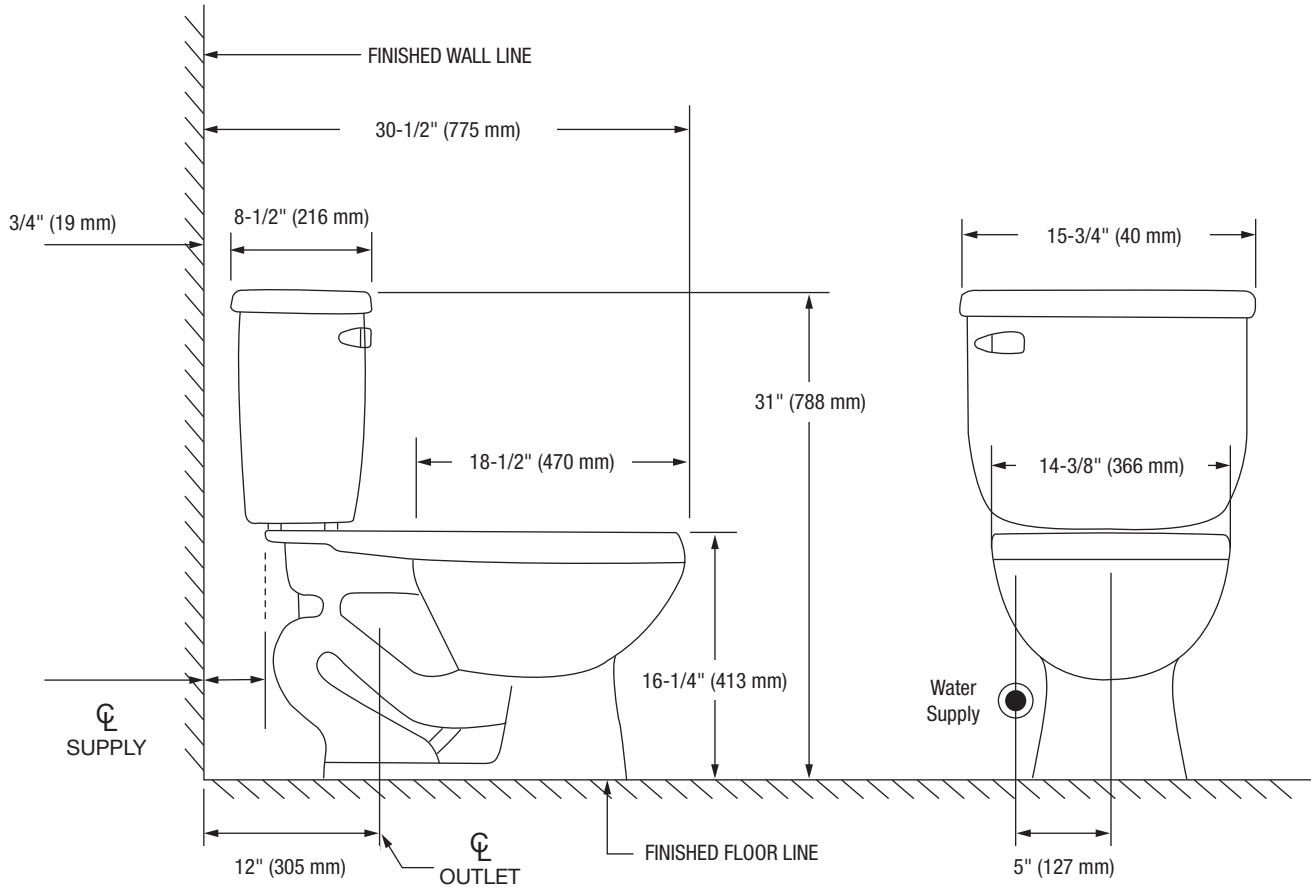

Jerritt

Two-Piece Elongated Bowl Toilet