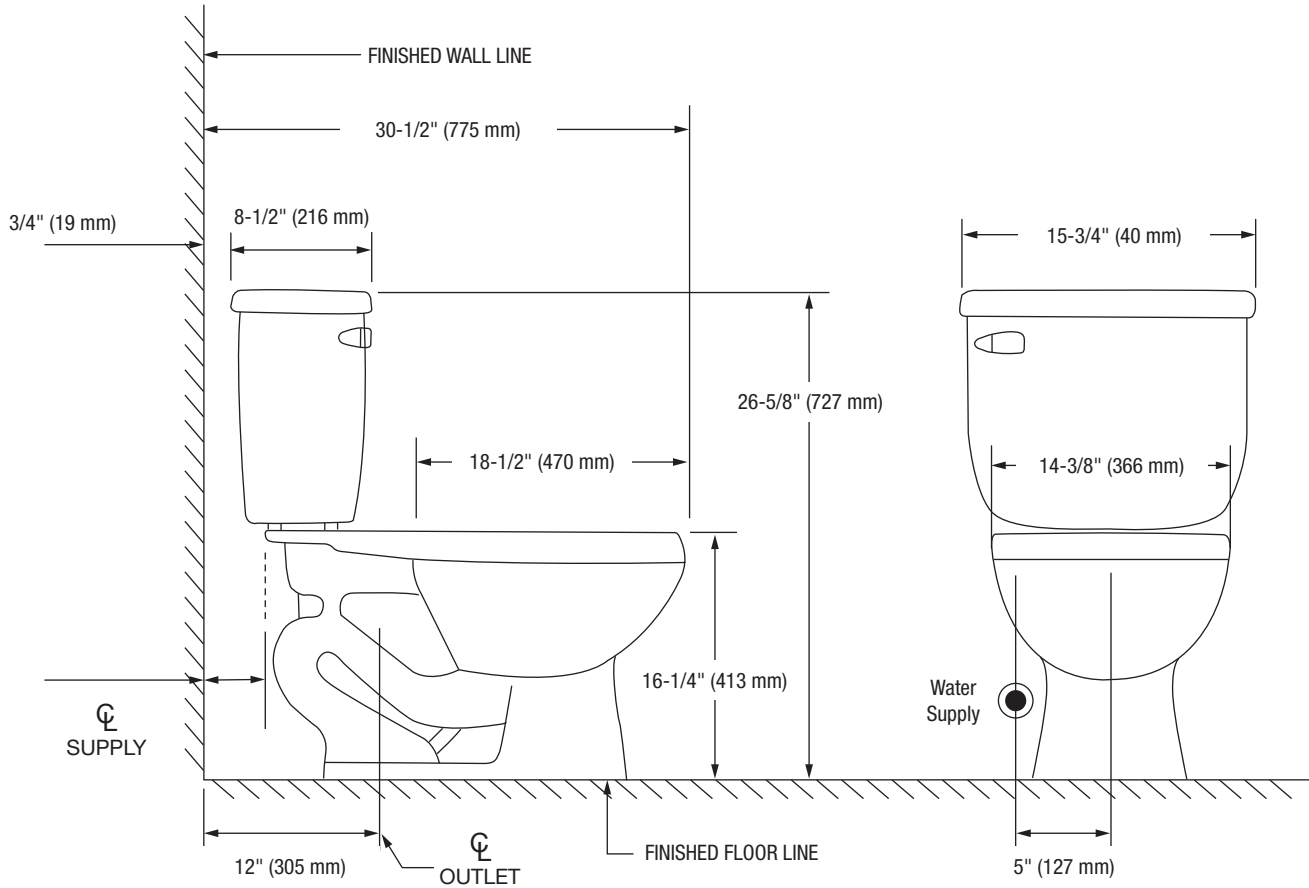

Jerritt

Two-Piece Elongated Bowl Toilet