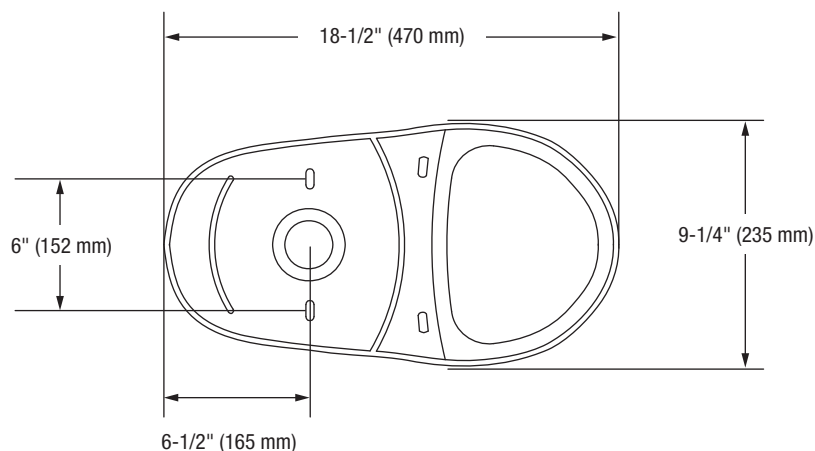

Bowl Footprint Dimensions

Note: All dimensions and specifications are nominal and may vary: Dimensions of 8" and greater have a tolerances of +3%. Dimensions less than 8" have a tolerances of +5%.