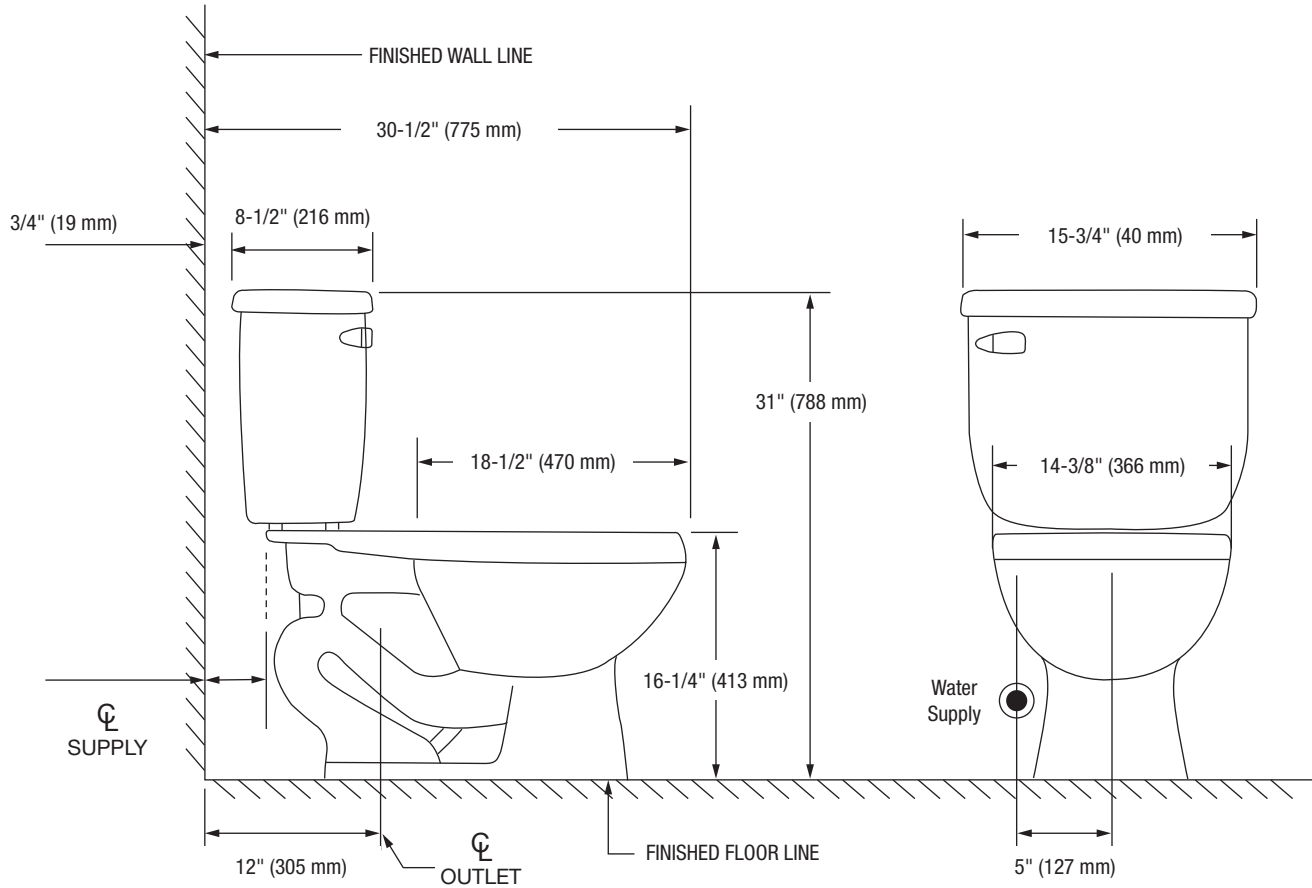

Jerritt

Two-Piece Elongated Bowl Toilet