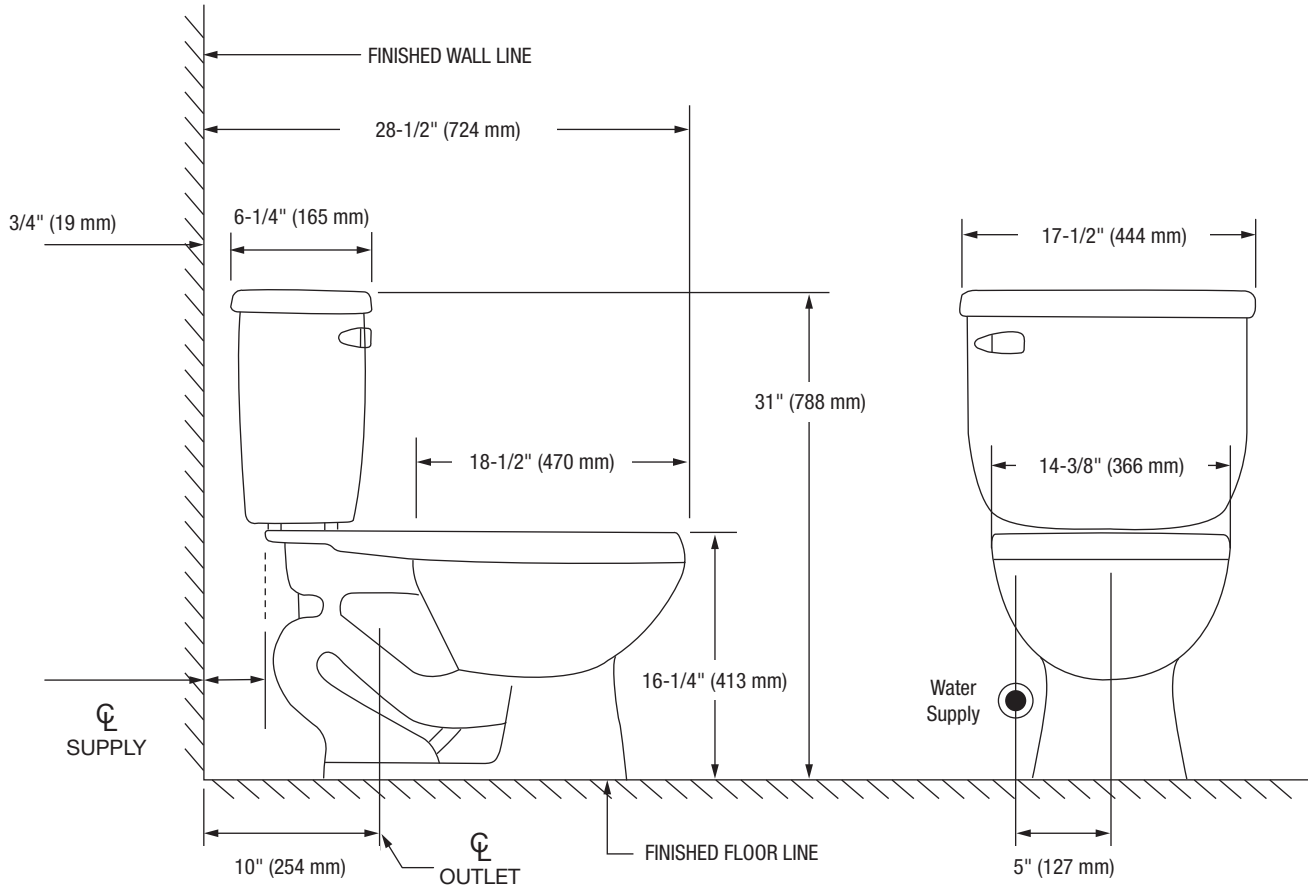

Jerritt

Two-Piece Elongated Bowl Toilet