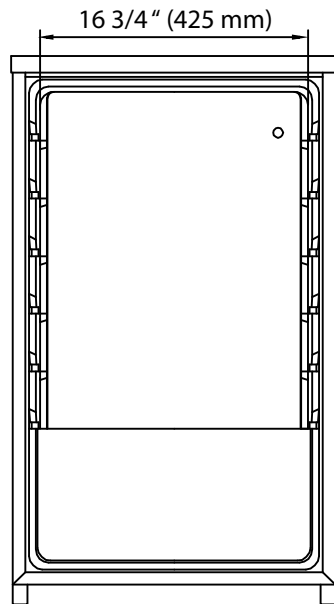

Front View

Side View

Front View

Side View

\*Tower dimensions are approximate and may vary depending on your customized setup. In order for your unit to cool and operate correctly, the tower must be installed per the instructions in the user's manual. It is highly recommended that you have the unit onsite before making any modifications to countertops or cabinetry in order to accommodate the tower. Improper installation may void the warranty. EdgeStar and its affiliate companies are not responsible for damage incurred through the installation process.

Front View

Side View

Top View