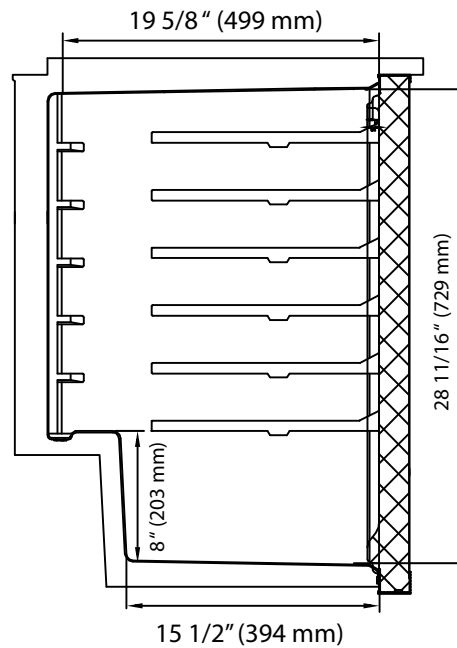

Front View

Side View

Front View

Side View

\*Tower dimensions are approximate and may vary depending on your customized setup. In order for your unit to cool and operate correctly, the tower must be installed per the instructions in the user's manual. It is highly recommended that you have the unit onsite before making any modifications to countertops or cabinetry in order to accommodate the tower. Improper installation may void the warranty. EdgeStar and its affiliate companies are not responsible for damage incurred through the installation process.

Front View

Side View

Top View