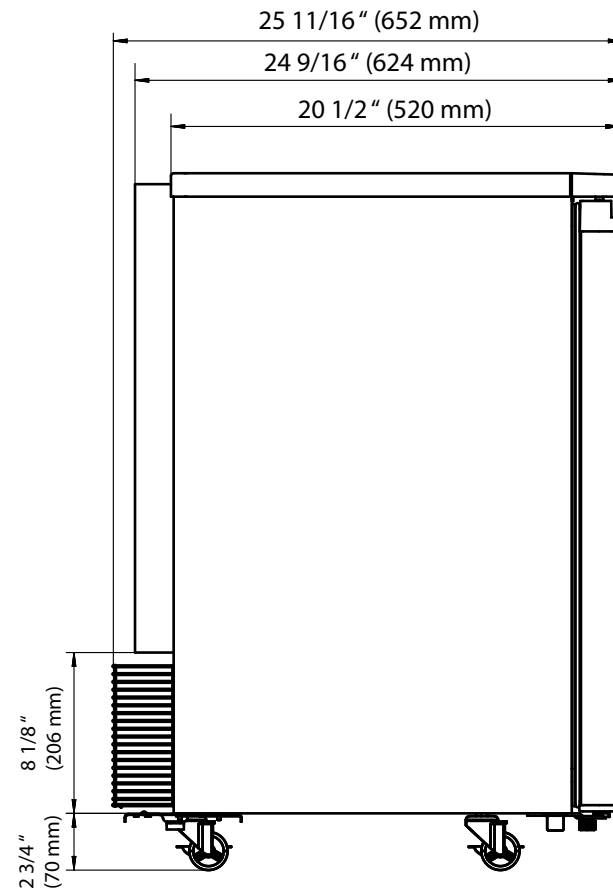

Front View

Side View

Front View

Side View

\*Tower dimensions are approximate and may vary depending on your customized setup. In order for your unit to cool and operate correctly, the tower must be installed per the instructions in the user's manual. It is highly recommended that you have the unit onsite before making any modifications to countertops or cabinetry in order to accommodate the tower. Improper installation may void the warranty. EdgeStar and its affiliate companies are not responsible for damage incurred through the installation process.

Front View

Side View

Top View