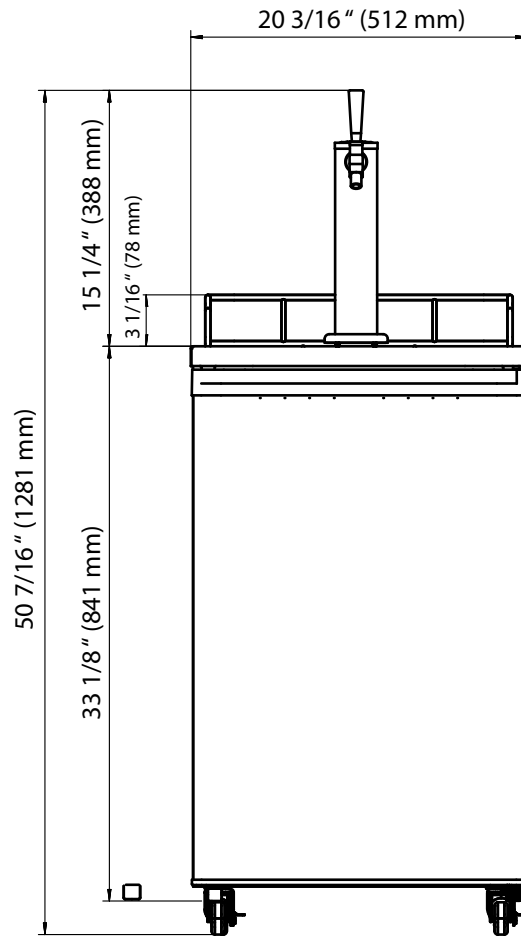

Front View

Side View

Front View

Side View

\*Tower dimensions are approximate and may vary depending on your customized setup. In order for your unit to cool and operate correctly, the tower must be installed per the instructions in the user's manual. It is highly recommended that you have the unit onsite before making any modifications to countertops or cabinetry in order to accommodate the tower. Improper installation may void the warranty. EdgeStar and its affiliate companies are not responsible for damage incurred through the installation process.

Front View

Side View

Top View