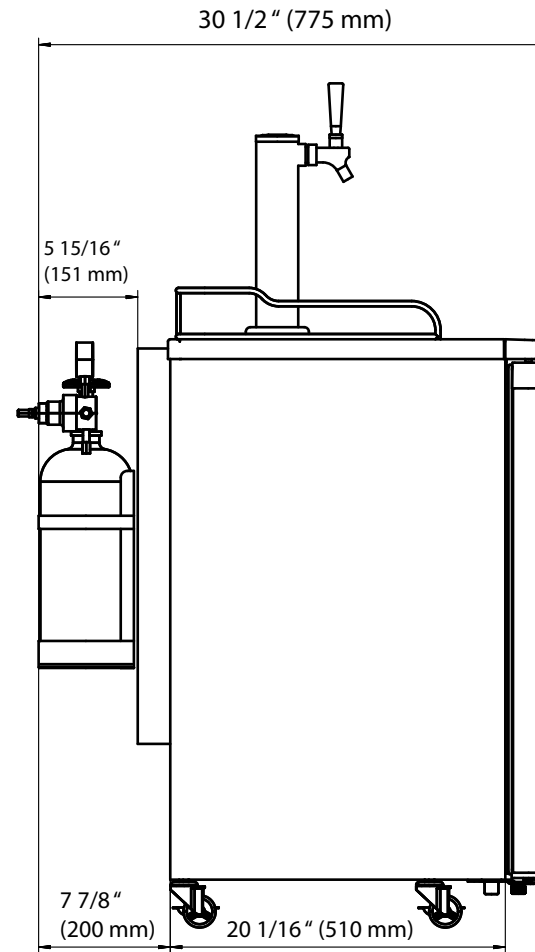

Front View

Side View

Front View

Side View

\*Tower dimensions are approximate and may vary depending on your customized setup. In order for your unit to cool and operate correctly, the tower must be installed per the instructions in the user's manual. It is highly recommended that you have the unit onsite before making any modifications to countertops or cabinetry in order to accommodate the tower. Improper installation may void the warranty. EdgeStar and its affiliate companies are not responsible for damage incurred through the installation process.

Front View

Side View

Top View