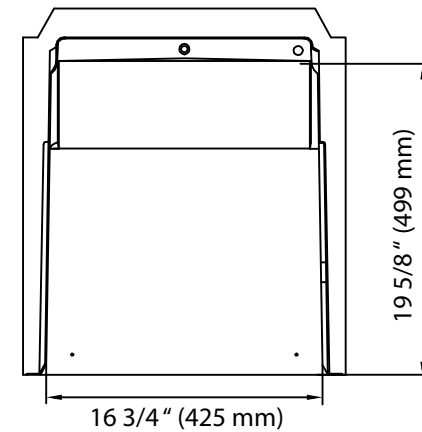

Front View

Side View

Front View

Side View

\*Tower dimensions are approximate and may vary depending on your customized setup. In order for your unit to cool and operate correctly, the tower must be installed per the instructions in the user's manual. It is highly recommended that you have the unit onsite before making any modifications to countertops or cabinetry in order to accommodate the tower. Improper installation may void the warranty. EdgeStar and its affiliate companies are not responsible for damage incurred through the installation process.

Front View

Side View

Top View