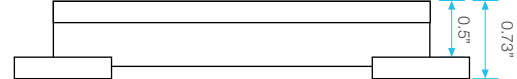

Drain Base - Top View:
Mira
Tulia

Drain Base - Top View:
Veil

Drain Base - Top View:
Mira
Tulia

Drain Base - Top View:
Veil

Drain Grate - Side View:
Mira
Tulia

Drain Grate - Side View:
Veil

Note: Installer must verify all rough-in dimensions prior to installation and consult local and national codes. Conformity and compliance to local and national codes are the responsibility of the installer. Dimensions are subject to Manufacturers tolerance and change without notice. We can assume no responsibility for use of superseded or void data.

Lagos Square Drain

Lagos Series Features

- 15 gauge 316 Stainless Steel Grate = 1.8 mm
- Base made in ABS plastic
- Requires traditional 4-way floor pitch
- Works with 2" ABS, PVC or Cast Iron shower drain flange (not included)
- Grate can be removed completely for cleaning
- Hair Strainer Basket comes with every drain, fits inside the drain to collect hair and other debris, preventing pipe clogs
- Lagos Series is intended for use with traditional waterproofing methods

Tulia Line

SKU	Size	Finish
88.200.01	4x4"	Satin
88.200.03	4x4"	Polished
88.200.05	4x4"	Bronze
88.200.02	5 3/4"x5 3/4"	Satin
88.200.04	5 3/4"x5 3/4"	Polished
88.200.06	5 3/4"x5 3/4"	Bronze

Veil Line

SKU	Size	Finish
88.300.01	4x4"	Polished
88.300.03	4x4"	Satin
88.300.05	4x4"	ORB
88.300.07	4x4"	Satin Gold
88.300.02	5 3/4"x5 3/4"	Polished
88.300.04	5 3/4"x5 3/4"	Satin
88.300.06	5 3/4"x5 3/4"	ORB
88.300.08	5 3/4"x5 3/4"	Satin Gold