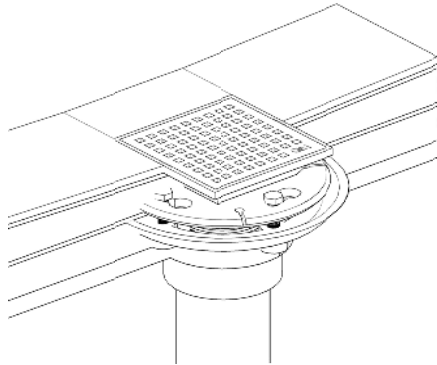

Lagos Square Drain

Installation

Specifications

Drain Grate - Top View:
4" x 4"
Mira
Tulia

Drain Grate - Top View:
4" x 4"
Veil

Drain Grate - Top View:
5 3/4" x 5 3/4"
Mira
Tulia

Drain Grate - Top View:
5 3/4" x 5 3/4"
Veil

Drain Base - Top View:
Mira
Tulia

Drain Base - Top View:
Veil

Drain Base - Top View:
Mira
Tulia

Drain Base - Top View:
Veil

Drain Grate - Side View:
Mira
Tulia

Drain Grate - Side View:
Veil

Note: Installer must verify all rough-in dimensions prior to installation and consult local and national codes. Conformity and compliance to local and national codes are the responsibility of the installer. Dimensions are subject to Manufacturers tolerance and change without notice. We can assume no responsibility for use of superseded or void data.

Lagos Square Drain

Lagos Series Features

- 15 gauge 316 Stainless Steel Grate = 1.8 mm
- Base made in ABS plastic
- Requires traditional 4-way floor pitch
- Works with 2" ABS, PVC or Cast Iron shower drain flange (not included)
- Grate can be removed completely for cleaning
- Hair Strainer Basket comes with every drain, fits inside the drain to collect hair and other debris, preventing pipe clogs
- Lagos Series is intended for use with traditional waterproofing methods

Tulia Line

SKU	Size	Finish
88.200.01	4x4"	Satin
88.200.03	4x4"	Polished
88.200.05	4x4"	Bronze
88.200.02	5 3/4"x5 3/4"	Satin
88.200.04	5 3/4"x5 3/4"	Polished
88.200.06	5 3/4"x5 3/4"	Bronze

Veil Line

SKU	Size	Finish
88.300.01	4x4"	Polished
88.300.03	4x4"	Satin
88.300.05	4x4"	ORB
88.300.07	4x4"	Satin Gold
88.300.02	5 3/4"x5 3/4"	Polished
88.300.04	5 3/4"x5 3/4"	Satin
88.300.06	5 3/4"x5 3/4"	ORB
88.300.08	5 3/4"x5 3/4"	Satin Gold