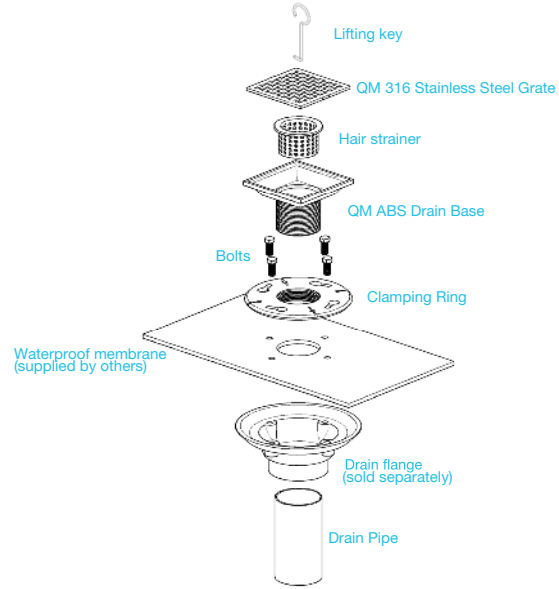

Lagos Square Drain

Installation

Specifications

Drain Grate - Top View:
4" x 4"
Mira
Tulia

Drain Grate - Top View:
4" x 4"
Veil

Drain Grate - Top View:
5 3/4" x 5 3/4"
Mira
Tulia

Drain Grate - Top View:
5 3/4" x 5 3/4"
Veil

Drain Base - Top View:
Mira
Tulia

Drain Base - Top View:
Veil

Drain Base - Top View:
Mira
Tulia

Drain Base - Top View:
Veil

Drain Grate - Side View:
Mira
Tulia

Drain Grate - Side View:
Veil

Note: Installer must verify all rough-in dimensions prior to installation and consult local and national codes. Conformity and compliance to local and national codes are the responsibility of the installer. Dimensions are subject to Manufacturers tolerance and change without notice. We can assume no responsibility for use of superseded or void data.

Lagos Square Drain

Lagos Series Features

- 15 gauge 316 Stainless Steel Grate = 1.8 mm
- Base made in ABS plastic
- Requires traditional 4-way floor pitch
- Works with 2" ABS, PVC or Cast Iron shower drain flange (not included)
- Grate can be removed completely for cleaning
- Hair Strainer Basket comes with every drain, fits inside the drain to collect hair and other debris, preventing pipe clogs
- Lagos Series is intended for use with traditional waterproofing methods