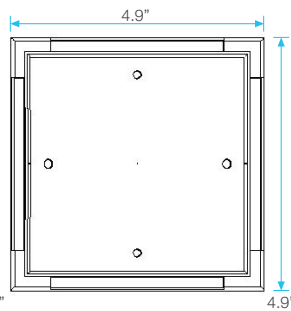

Lagos Square Drain

Installation

Specifications

Drain Grate - Top View:
4" x 4"
Mira
Tulia

Drain Grate - Top View:
4" x 4"
Veil

Drain Grate - Top View:
5 3/4" x 5 3/4"
Mira
Tulia

Drain Grate - Top View:
5 3/4" x 5 3/4"
Veil

Drain Base - Top View:
Mira
Tulia

Drain Base - Top View:
Veil

Drain Base - Top View:
Mira
Tulia

Drain Base - Top View:
Veil

Drain Grate - Side View:
Mira
Tulia

Drain Grate - Side View:
Veil

Note: Installer must verify all rough-in dimensions prior to installation and consult local and national codes. Conformity and compliance to local and national codes are the responsibility of the installer. Dimensions are subject to Manufacturers tolerance and change without notice. We can assume no responsibility for use of superseded or void data.

Lagos Square Drain

Lagos Series Features

- 15 gauge 316 Stainless Steel Grate = 1.8 mm
- Base made in ABS plastic
- Requires traditional 4-way floor pitch
- Works with 2" ABS, PVC or Cast Iron shower drain flange (not included)
- Grate can be removed completely for cleaning
- Hair Strainer Basket comes with every drain, fits inside the drain to collect hair and other debris, preventing pipe clogs
- Lagos Series is intended for use with traditional waterproofing methods

Tulia Line

SKU	Size	Finish
88.200.01	4x4"	Satin
88.200.03	4x4"	Polished
88.200.05	4x4"	Bronze
88.200.02	5 3/4"x5 3/4"	Satin
88.200.04	5 3/4"x5 3/4"	Polished
88.200.06	5 3/4"x5 3/4"	Bronze

Veil Line

SKU	Size	Finish
88.300.01	4x4"	Polished
88.300.03	4x4"	Satin
88.300.05	4x4"	ORB
88.300.07	4x4"	Satin Gold
88.300.02	5 3/4"x5 3/4"	Polished
88.300.04	5 3/4"x5 3/4"	Satin
88.300.06	5 3/4"x5 3/4"	ORB
88.300.08	5 3/4"x5 3/4"	Satin Gold