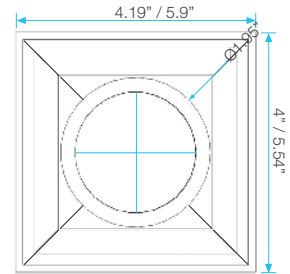

Lagos Square Drain

Installation

Specifications

Drain Grate - Top View:
4" x 4"
Mira
Tulia

Drain Grate - Top View:
4" x 4"
Veil

Drain Grate - Top View:
5 3/4" x 5 3/4"
Mira
Tulia

Drain Grate - Top View:
5 3/4" x 5 3/4"
Veil

Drain Base - Top View:
Mira
Tulia

Drain Base - Top View:
Veil

Drain Base - Top View:
Mira
Tulia

Drain Base - Top View:
Veil

Drain Grate - Side View:
Mira
Tulia

Drain Grate - Side View:
Veil

Note: Installer must verify all rough-in dimensions prior to installation and consult local and national codes. Conformity and compliance to local and national codes are the responsibility of the installer. Dimensions are subject to Manufacturers tolerance and change without notice. We can assume no responsibility for use of superseded or void data.

Lagos Square Drain

Lagos Series Features

- 15 gauge 316 Stainless Steel Grate = 1.8 mm
- Base made in ABS plastic
- Requires traditional 4-way floor pitch
- Works with 2" ABS, PVC or Cast Iron shower drain flange (not included)
- Grate can be removed completely for cleaning
- Hair Strainer Basket comes with every drain, fits inside the drain to collect hair and other debris, preventing pipe clogs
- Lagos Series is intended for use with traditional waterproofing methods

Tulia Line

SKU	Size	Finish
88.200.01	4x4"	Satin
88.200.03	4x4"	Polished
88.200.05	4x4"	Bronze
88.200.02	5 3/4"x5 3/4"	Satin
88.200.04	5 3/4"x5 3/4"	Polished
88.200.06	5 3/4"x5 3/4"	Bronze

Veil Line

SKU	Size	Finish
88.300.01	4x4"	Polished
88.300.03	4x4"	Satin
88.300.05	4x4"	ORB
88.300.07	4x4"	Satin Gold
88.300.02	5 3/4"x5 3/4"	Polished
88.300.04	5 3/4"x5 3/4"	Satin
88.300.06	5 3/4"x5 3/4"	ORB
88.300.08	5 3/4"x5 3/4"	Satin Gold