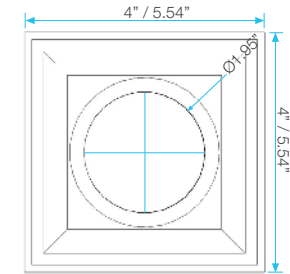

Lagos Square Drain

Installation

Specifications

Drain Grate - Top View:
4" x 4"
Mira
Tulia

Drain Grate - Top View:
4" x 4"
Veil

Drain Grate - Top View:
5 3/4" x 5 3/4"
Mira
Tulia

Drain Grate - Top View:
5 3/4" x 5 3/4"
Veil

Drain Base - Top View:
Mira
Tulia

Drain Base - Top View:
Veil

Drain Base - Top View:
Mira
Tulia

Drain Base - Top View:
Veil

Drain Grate - Side View:
Mira
Tulia

Drain Grate - Side View:
Veil

Note: Installer must verify all rough-in dimensions prior to installation and consult local and national codes. Conformity and compliance to local and national codes are the responsibility of the installer. Dimensions are subject to Manufacturers tolerance and change without notice. We can assume no responsibility for use of superseded or void data.

Lagos Square Drain

Lagos Series Features

- 15 gauge 316 Stainless Steel Grate = 1.8 mm
- Base made in ABS plastic
- Requires traditional 4-way floor pitch
- Works with 2" ABS, PVC or Cast Iron shower drain flange (not included)
- Grate can be removed completely for cleaning
- Hair Strainer Basket comes with every drain, fits inside the drain to collect hair and other debris, preventing pipe clogs
- Lagos Series is intended for use with traditional waterproofing methods

Tulia Line

SKU	Size	Finish
88.200.01	4x4"	Satin
88.200.03	4x4"	Polished
88.200.05	4x4"	Bronze
88.200.02	5 3/4"x5 3/4"	Satin
88.200.04	5 3/4"x5 3/4"	Polished
88.200.06	5 3/4"x5 3/4"	Bronze

Veil Line

SKU	Size	Finish
88.300.01	4x4"	Polished
88.300.03	4x4"	Satin
88.300.05	4x4"	ORB
88.300.07	4x4"	Satin Gold
88.300.02	5 3/4"x5 3/4"	Polished
88.300.04	5 3/4"x5 3/4"	Satin
88.300.06	5 3/4"x5 3/4"	ORB
88.300.08	5 3/4"x5 3/4"	Satin Gold