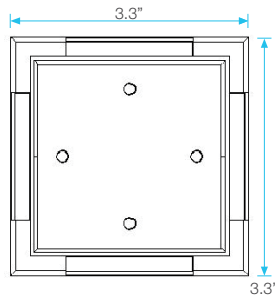

Lagos Square Drain

Installation

Specifications

Drain Grate - Top View:
4" x 4"
Mira
Tulia

Drain Grate - Top View:
4" x 4"
Veil

Drain Grate - Top View:
5 3/4" x 5 3/4"
Mira
Tulia

Drain Grate - Top View:
5 3/4" x 5 3/4"
Veil

Drain Base - Top View:
Mira
Tulia

Drain Base - Top View:
Veil

Drain Base - Top View:
Mira
Tulia

Drain Base - Top View:
Veil

Drain Grate - Side View:
Mira
Tulia

Drain Grate - Side View:
Veil

Note: Installer must verify all rough-in dimensions prior to installation and consult local and national codes. Conformity and compliance to local and national codes are the responsibility of the installer. Dimensions are subject to Manufacturers tolerance and change without notice. We can assume no responsibility for use of superseded or void data.

Lagos Square Drain

Lagos Series Features

- 15 gauge 316 Stainless Steel Grate = 1.8 mm
- Base made in ABS plastic
- Requires traditional 4-way floor pitch
- Works with 2" ABS, PVC or Cast Iron shower drain flange (not included)
- Grate can be removed completely for cleaning
- Hair Strainer Basket comes with every drain, fits inside the drain to collect hair and other debris, preventing pipe clogs
- Lagos Series is intended for use with traditional waterproofing methods

Tulia Line

SKU	Size	Finish
88.200.01	4x4"	Satin
88.200.03	4x4"	Polished
88.200.05	4x4"	Bronze
88.200.02	5 3/4"x5 3/4"	Satin
88.200.04	5 3/4"x5 3/4"	Polished
88.200.06	5 3/4"x5 3/4"	Bronze

Veil Line

SKU	Size	Finish
88.300.01	4x4"	Polished
88.300.03	4x4"	Satin
88.300.05	4x4"	ORB
88.300.07	4x4"	Satin Gold
88.300.02	5 3/4"x5 3/4"	Polished
88.300.04	5 3/4"x5 3/4"	Satin
88.300.06	5 3/4"x5 3/4"	ORB
88.300.08	5 3/4"x5 3/4"	Satin Gold