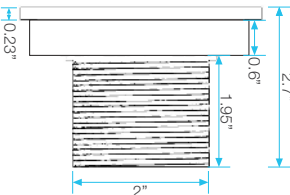

Lagos Square Drain

Installation

Specifications

Drain Grate - Top View:
4" x 4"
Mira
Tulia

Drain Grate - Top View:
4" x 4"
Veil

Drain Grate - Top View:
5 3/4" x 5 3/4"
Mira
Tulia

Drain Grate - Top View:
5 3/4" x 5 3/4"
Veil

Drain Base - Top View:
Mira
Tulia

Drain Base - Top View:
Veil

Drain Base - Top View:
Mira
Tulia

Drain Base - Top View:
Veil

Drain Grate - Side View:
Mira
Tulia

Drain Grate - Side View:
Veil

Note: Installer must verify all rough-in dimensions prior to installation and consult local and national codes. Conformity and compliance to local and national codes are the responsibility of the installer. Dimensions are subject to Manufacturers tolerance and change without notice. We can assume no responsibility for use of superseded or void data.

Lagos Square Drain

Lagos Series Features

- 15 gauge 316 Stainless Steel Grate = 1.8 mm
- Base made in ABS plastic
- Requires traditional 4-way floor pitch
- Works with 2" ABS, PVC or Cast Iron shower drain flange (not included)
- Grate can be removed completely for cleaning
- Hair Strainer Basket comes with every drain, fits inside the drain to collect hair and other debris, preventing pipe clogs
- Lagos Series is intended for use with traditional waterproofing methods

Tulia Line

SKU	Size	Finish
88.200.01	4x4"	Satin
88.200.03	4x4"	Polished
88.200.05	4x4"	Bronze
88.200.02	5 3/4"x5 3/4"	Satin
88.200.04	5 3/4"x5 3/4"	Polished
88.200.06	5 3/4"x5 3/4"	Bronze

Veil Line

SKU	Size	Finish
88.300.01	4x4"	Polished
88.300.03	4x4"	Satin
88.300.05	4x4"	ORB
88.300.07	4x4"	Satin Gold
88.300.02	5 3/4"x5 3/4"	Polished
88.300.04	5 3/4"x5 3/4"	Satin
88.300.06	5 3/4"x5 3/4"	ORB
88.300.08	5 3/4"x5 3/4"	Satin Gold