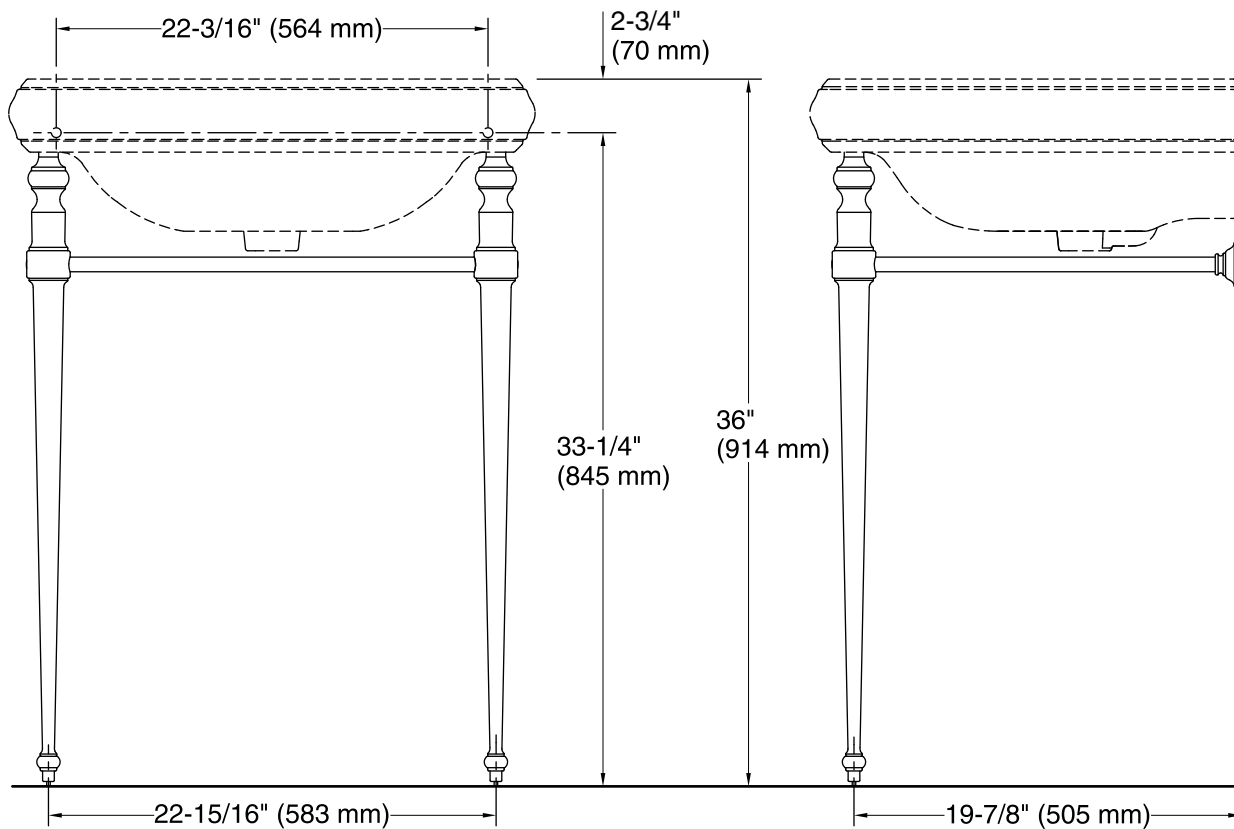

Memoirs® Classic

Console Table Legs

K-30010

Features

- Set of two legs.
- Combines with the K-2259 Memoirs Classic 27-inch bathroom sink basin for a complete console table solution.
- Includes a towel rail.
- Integrated leveling feature.
- Coordinates with other products in the Memoirs collection.

Material

- Solid brass.

Required Accessories

K-2259-1 Pedestal/Console Table Bathroom Sink

or

K-2259-4 Pedestal/Console Table Bathroom Sink

or

K-2259-8 Pedestal/Console Table Bathroom Sink

Technical Information

All product dimensions are nominal.

Notes

Install this product according to the installation instructions.