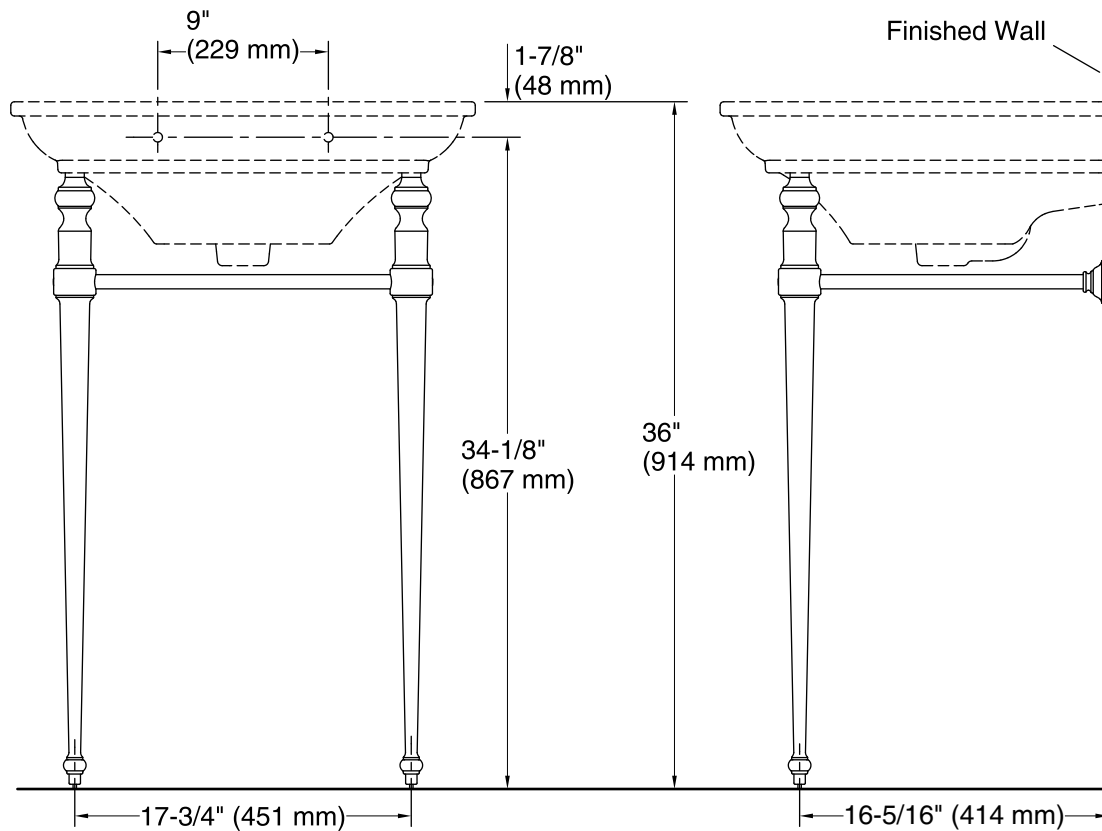

Features

- Set of two legs.
- Combines with the K-29999 Memoirs Stately 24-inch bathroom sink basin for a complete console table solution.
- Includes a towel rail.
- Integrated leveling feature.
- Coordinates with other products in the Memoirs collection.

Material

- Solid brass.

Required Accessories

K-29999-1 Pedestal/Console Table Bathroom Sink

or

K-29999-4 Pedestal/Console Table Bathroom Sink

or

K-29999-8 Pedestal/Console Table Bathroom Sink

Technical Information

All product dimensions are nominal.

Notes

Install this product according to the installation instructions.