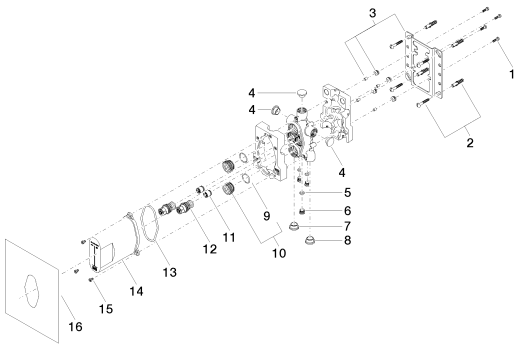

Shower - Concealed rough parts  
Concealed thermostat with integrated supply stops -  
Article number: 35 428 970-90 0010

- integrated stop
- lead free compliant
- 2x back flow preventer
- 2x Connection 1/2" IT (cold/warm), DN 15
- 3x outlet 1/2"
- Mud guard
- Water protection
- Noise and heat insulation
- Center to center 2-3/4"
- Wall elbow 1/2" (concealed rough parts) Also compatible with xGrid
- Only for combination with exposed trim parts 36 428 SSS-FF

### Dimensional drawing

All dimensions in mm / inch = mm x 0,0394

Shower - Concealed rough parts  
Concealed thermostat with integrated supply stops -  
Article number: 35 428 970-90 0010

### Flow rate chart

Shower - Concealed rough parts  
 Concealed thermostat with integrated supply stops -  
 Article number: 35 428 970-90 0010

Spare parts list

Number	Item Number	Designation	Number of units
1	09 30 30 171 90	Mounting bracket -	4
2	04 30 31 024 01 90	Mounting bracket -	2
3	04 17 20 127 00 90	Holder -	1
4	09 31 20 092 90	Plug for European drain -	3
5	09 14 10 139 90	Washer -	2
6	09 31 20 039 10 90	Plug for European drain -	2
7	09 31 20 093 90	Plug for European drain -	2
8	09 31 20 094 90	Plug for European drain -	2
9	09 14 10 112 90	Washer -	2
10	04 30 11 149 00 90	Washer -	2
11	09 23 01 040 90	Application -	2
12	04 29 05 031 01 90	insert	2
13	09 14 10 512 90	Washer -	1
14	04 21 02 146 00 90	Protective cap -	1
15	09 30 30 112 90	Mounting bracket -	3
16	04 14 03 080 00 90	Washer -	1