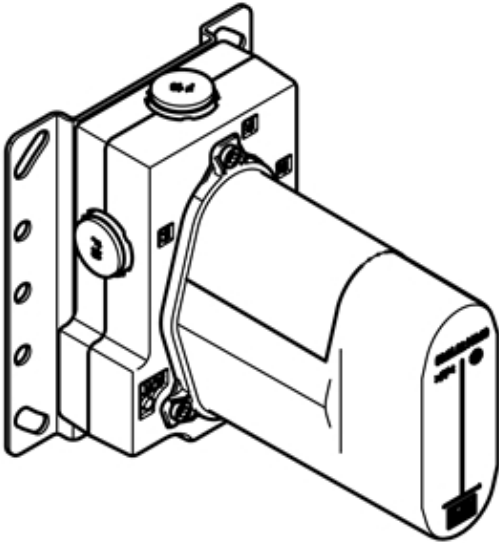

Shower - Concealed rough parts  
Concealed thermostat with integrated supply stops -  
Article number: 35 428 970-90 0010

- integrated stop
- lead free compliant
- 2x back flow preventer
- 2x Connection 1/2" IT (cold/warm), DN 15
- 3x outlet 1/2"
- Mud guard
- Water protection
- Noise and heat insulation
- Center to center 2-3/4"
- Wall elbow 1/2" (concealed rough parts) Also compatible with xGrid
- Only for combination with exposed trim parts 36 428 SSS-FF

### Dimensional drawing

All dimensions in mm / inch = mm x 0,0394

Shower - Concealed rough parts  
Concealed thermostat with integrated supply stops -  
Article number: 35 428 970-90 0010

### Flow rate chart

Shower - Concealed rough parts  
 Concealed thermostat with integrated supply stops -  
 Article number: 35 428 970-90 0010

Spare parts list

Number	Item Number	Designation	Number of units
1	09 30 30 171 90	Mounting bracket -	4
2	04 30 31 024 01 90	Mounting bracket -	2
3	04 17 20 127 00 90	Holder -	1
4	09 31 20 092 90	Plug for European drain -	3
5	09 14 10 139 90	Washer -	2
6	09 31 20 039 10 90	Plug for European drain -	2
7	09 31 20 093 90	Plug for European drain -	2
8	09 31 20 094 90	Plug for European drain -	2
9	09 14 10 112 90	Washer -	2
10	04 30 11 149 00 90	Washer -	2
11	09 23 01 040 90	Application -	2
12	04 29 05 031 01 90	insert	2
13	09 14 10 512 90	Washer -	1
14	04 21 02 146 00 90	Protective cap -	1
15	09 30 30 112 90	Mounting bracket -	3
16	04 14 03 080 00 90	Washer -	1