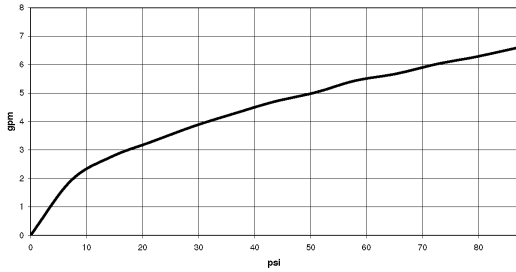

Shower - Concealed rough parts  
Concealed thermostat with integrated supply stops -  
Article number: 35 428 970-90 0010

- integrated stop
- lead free compliant
- 2x back flow preventer
- 2x Connection 1/2" IT (cold/warm), DN 15
- 3x outlet 1/2"
- Mud guard
- Water protection
- Noise and heat insulation
- Center to center 2-3/4"
- Wall elbow 1/2" (concealed rough parts) Also compatible with xGrid
- Only for combination with exposed trim parts 36 428 SSS-FF

### Dimensional drawing

All dimensions in mm / inch = mm x 0,0394

Shower - Concealed rough parts  
Concealed thermostat with integrated supply stops -  
Article number: 35 428 970-90 0010

### Flow rate chart

Shower - Concealed rough parts  
 Concealed thermostat with integrated supply stops -  
 Article number: 35 428 970-90 0010

Spare parts list

Number	Item Number	Designation	Number of units
1	09 30 30 171 90	Mounting bracket -	4
2	04 30 31 024 01 90	Mounting bracket -	2
3	04 17 20 127 00 90	Holder -	1
4	09 31 20 092 90	Plug for European drain -	3
5	09 14 10 139 90	Washer -	2
6	09 31 20 039 10 90	Plug for European drain -	2
7	09 31 20 093 90	Plug for European drain -	2
8	09 31 20 094 90	Plug for European drain -	2
9	09 14 10 112 90	Washer -	2
10	04 30 11 149 00 90	Washer -	2
11	09 23 01 040 90	Application -	2
12	04 29 05 031 01 90	insert	2
13	09 14 10 512 90	Washer -	1
14	04 21 02 146 00 90	Protective cap -	1
15	09 30 30 112 90	Mounting bracket -	3
16	04 14 03 080 00 90	Washer -	1