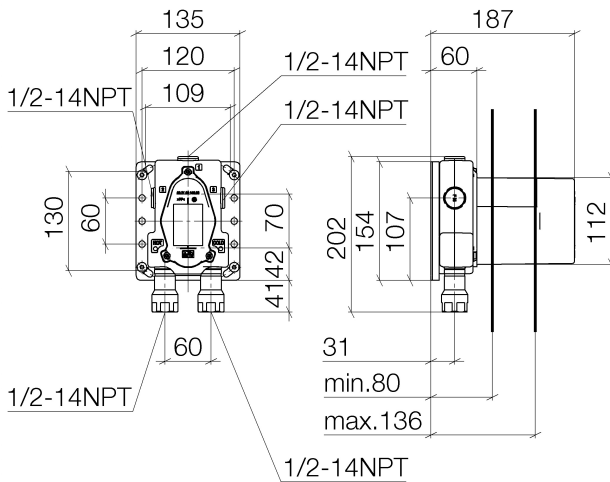

Shower - Concealed rough parts  
Concealed thermostat with integrated supply stops -  
Article number: 35 428 970-90 0010

- integrated stop
- lead free compliant
- 2x back flow preventer
- 2x Connection 1/2" IT (cold/warm), DN 15
- 3x outlet 1/2"
- Mud guard
- Water protection
- Noise and heat insulation
- Center to center 2-3/4"
- Wall elbow 1/2" (concealed rough parts) Also compatible with xGrid
- Only for combination with exposed trim parts 36 428 SSS-FF

### Dimensional drawing

All dimensions in mm / inch = mm x 0,0394

Shower - Concealed rough parts  
Concealed thermostat with integrated supply stops -  
Article number: 35 428 970-90 0010

### Flow rate chart

Shower - Concealed rough parts  
 Concealed thermostat with integrated supply stops -  
 Article number: 35 428 970-90 0010

Spare parts list

Number	Item Number	Designation	Number of units
1	09 30 30 171 90	Mounting bracket -	4
2	04 30 31 024 01 90	Mounting bracket -	2
3	04 17 20 127 00 90	Holder -	1
4	09 31 20 092 90	Plug for European drain -	3
5	09 14 10 139 90	Washer -	2
6	09 31 20 039 10 90	Plug for European drain -	2
7	09 31 20 093 90	Plug for European drain -	2
8	09 31 20 094 90	Plug for European drain -	2
9	09 14 10 112 90	Washer -	2
10	04 30 11 149 00 90	Washer -	2
11	09 23 01 040 90	Application -	2
12	04 29 05 031 01 90	insert	2
13	09 14 10 512 90	Washer -	1
14	04 21 02 146 00 90	Protective cap -	1
15	09 30 30 112 90	Mounting bracket -	3
16	04 14 03 080 00 90	Washer -	1