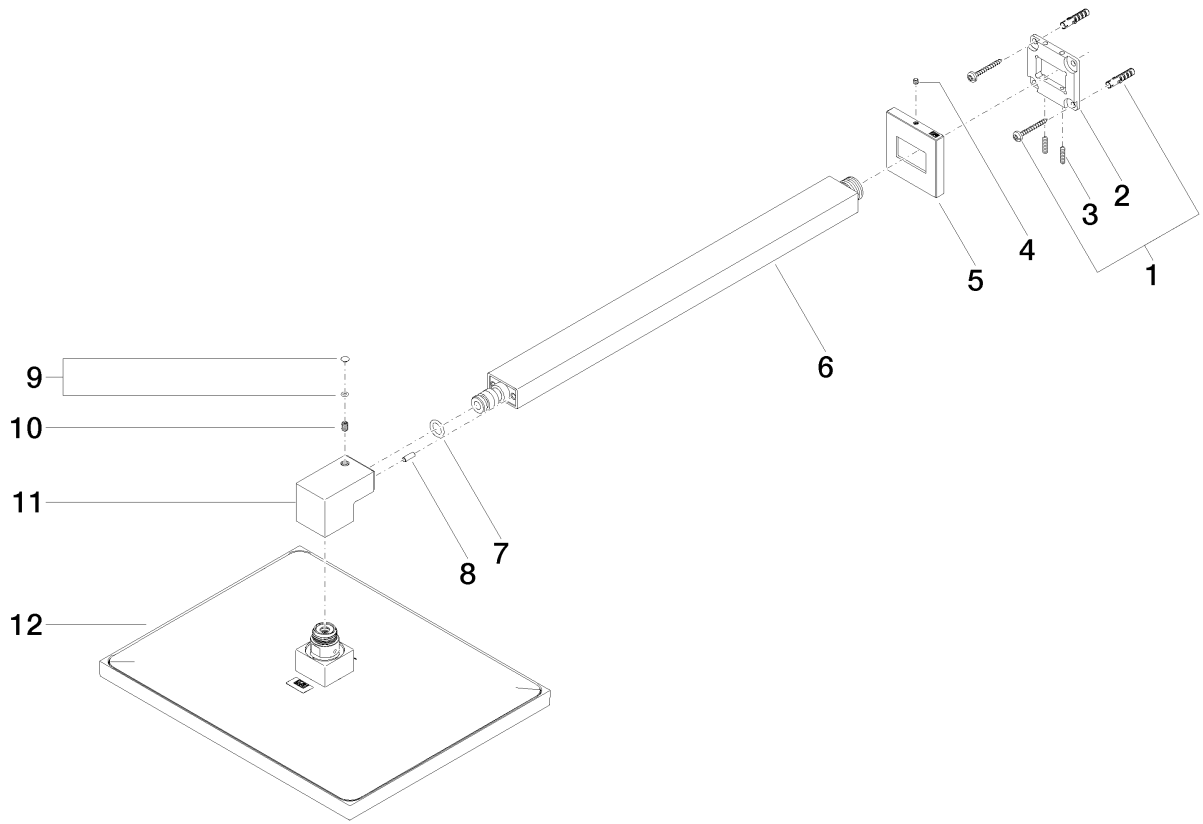

Shower -
Rain shower with wall fixing 300 x 240 mm
Article number: 28 765 980-06 0010

Shower -

Rain shower with wall fixing 300 x 240 mm

Article number: 28 765 980-06 0010

Spare parts list

| Position | Quantity used | Item Number | Spare part | Delivery time |
|----------|---------------|--------------------|------------|---------------|
| 1 | 1 | 04 30 31 032 00 90 | fixing set | 2 |
| 2 | 1 | 09 30 11 160 90 | disc | 2 |
| 3 | 2 | 09 31 11 084 90 | pin | 2 |
| 4 | 1 | 09 31 11 099 90 | pin | 2 |
| 5 | 1 | 09 27 98 016-06 | rosette | 10 |
| 6 | 1 | 04 28 22 249 00-06 | pipe | 10 |
| 7 | 1 | 90 14 10 011 00 90 | seal | 2 |
| 8 | 1 | 09 31 11 040 90 | pin | 2 |
| 9 | 1 | 90 31 20 087 00-06 | plug | 10 |
| 10 | 1 | 09 31 11 036 90 | pin | 2 |
| 11 | 1 | 09 17 01 180-06 | connection | 10 |
| 12 | 1 | 04 12 05 063 10-06 | shower | 10 |