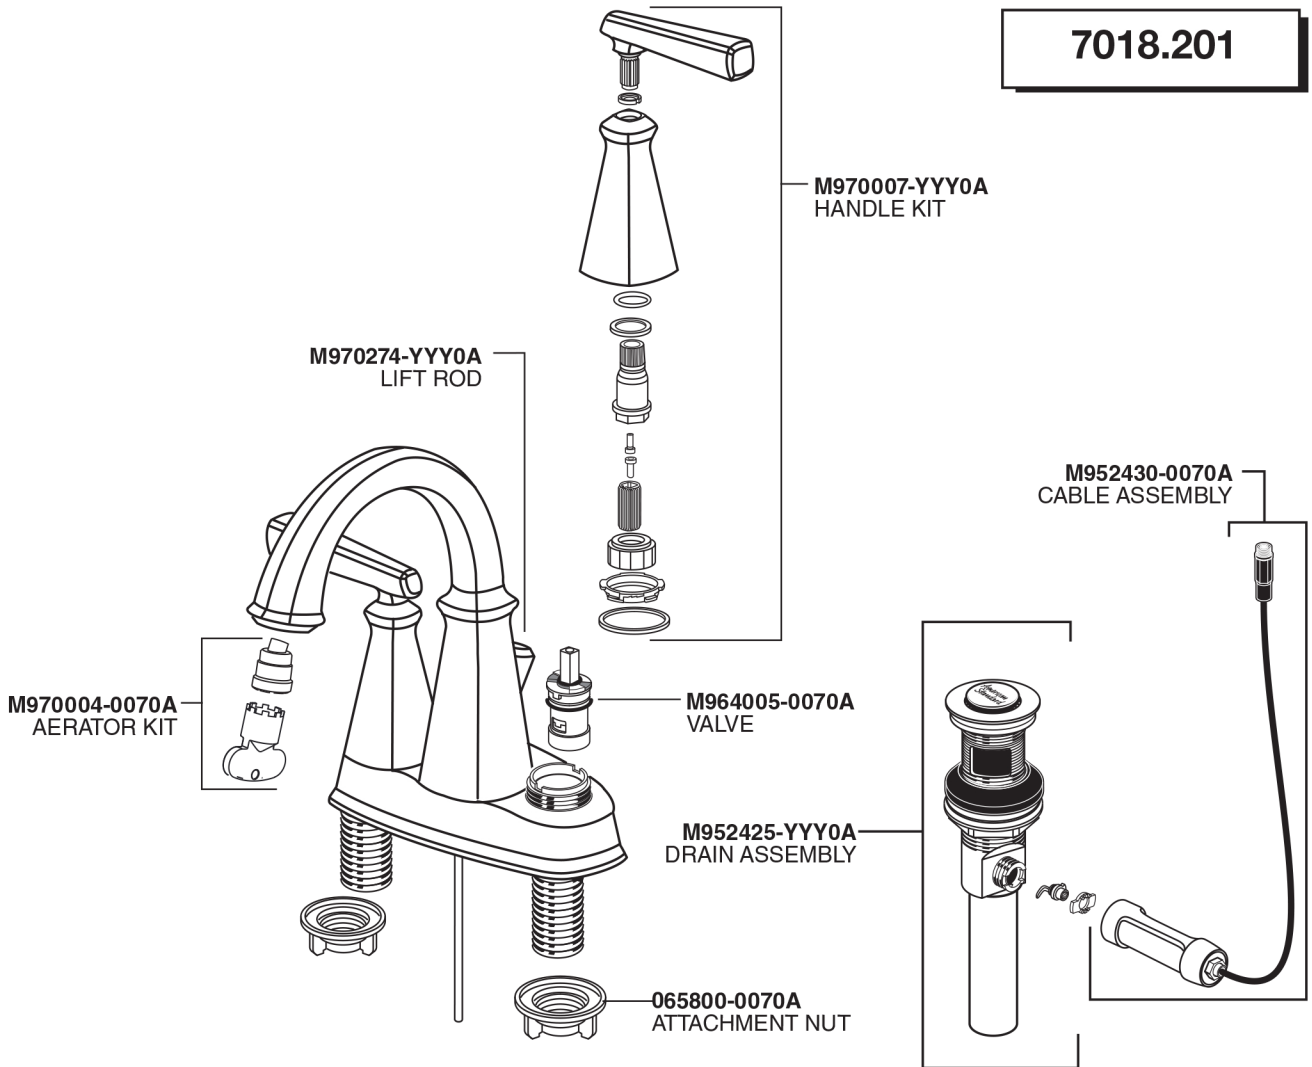

## EDGEMERE™ CENTERSET LAVATORY FAUCET

MODEL NUMBERS

**7018.201**

Replace the "YYY" with appropriate finish code

CHROME	002
BRUSHED NICKEL	295
LEGACY BRONZE	278