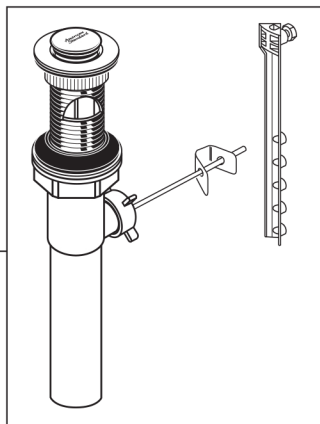

MODEL NUMBER

7018.801

Replace the "YYY" with appropriate finish code

CHROME	002
BRUSHED NICKEL	295
LEGACY BRONZE	278

M953475-YYY0A
Drain Assembly

HOT LINE FOR HELP

For toll-free information and answers to your questions, call:
1 (800) 442-1902