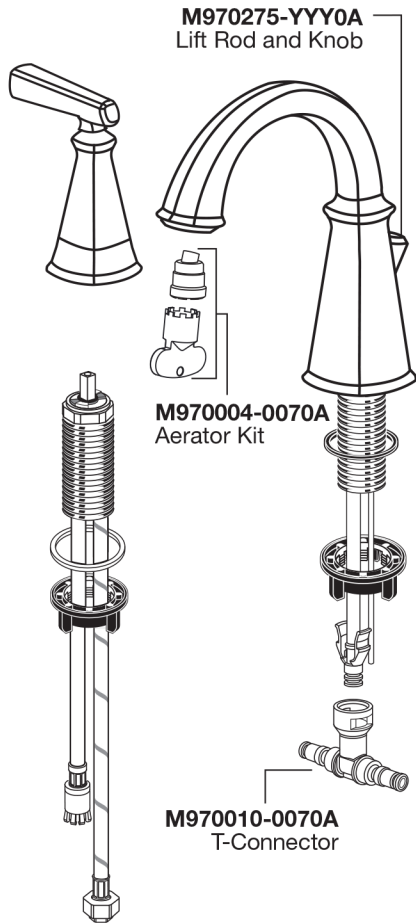

MODEL NUMBER

7018.801

Replace the "YYY" with appropriate finish code

CHROME	002
BRUSHED NICKEL	295
LEGACY BRONZE	278

M953475-YYY0A
Drain Assembly

HOT LINE FOR HELP

For toll-free information and answers to your questions, call:
1 (800) 442-1902