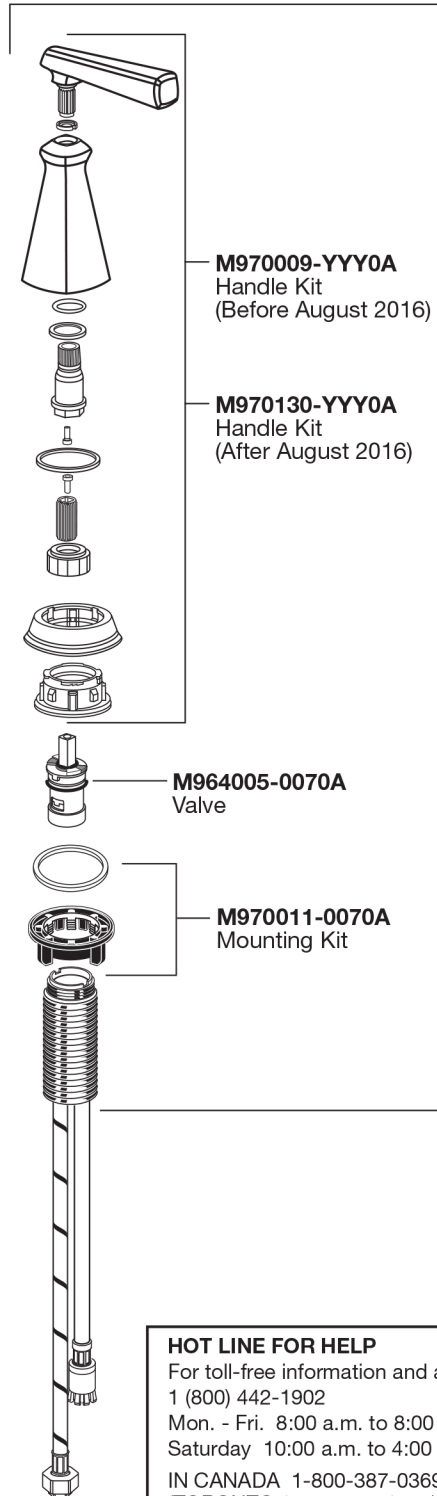

MODEL NUMBER

7018.801

Replace the "YYY" with appropriate finish code

CHROME	002
BRUSHED NICKEL	295
LEGACY BRONZE	278

M953475-YYY0A
Drain Assembly

HOT LINE FOR HELP

For toll-free information and answers to your questions, call:
1 (800) 442-1902