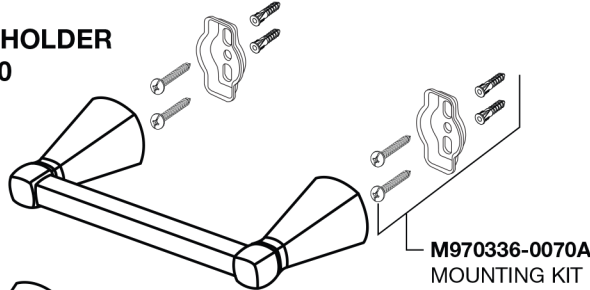

MODEL NUMBER

7018.018 Series
7018.024 Series
7018.190 Series
7018.210 Series
7018.230 Series

TOILET PAPER HOLDER
7018.230

TOWEL RING
7018.190

ROBE HOOK
7018.210

18" TOWEL BAR
7018.018

24" TOWEL BAR
7018.024