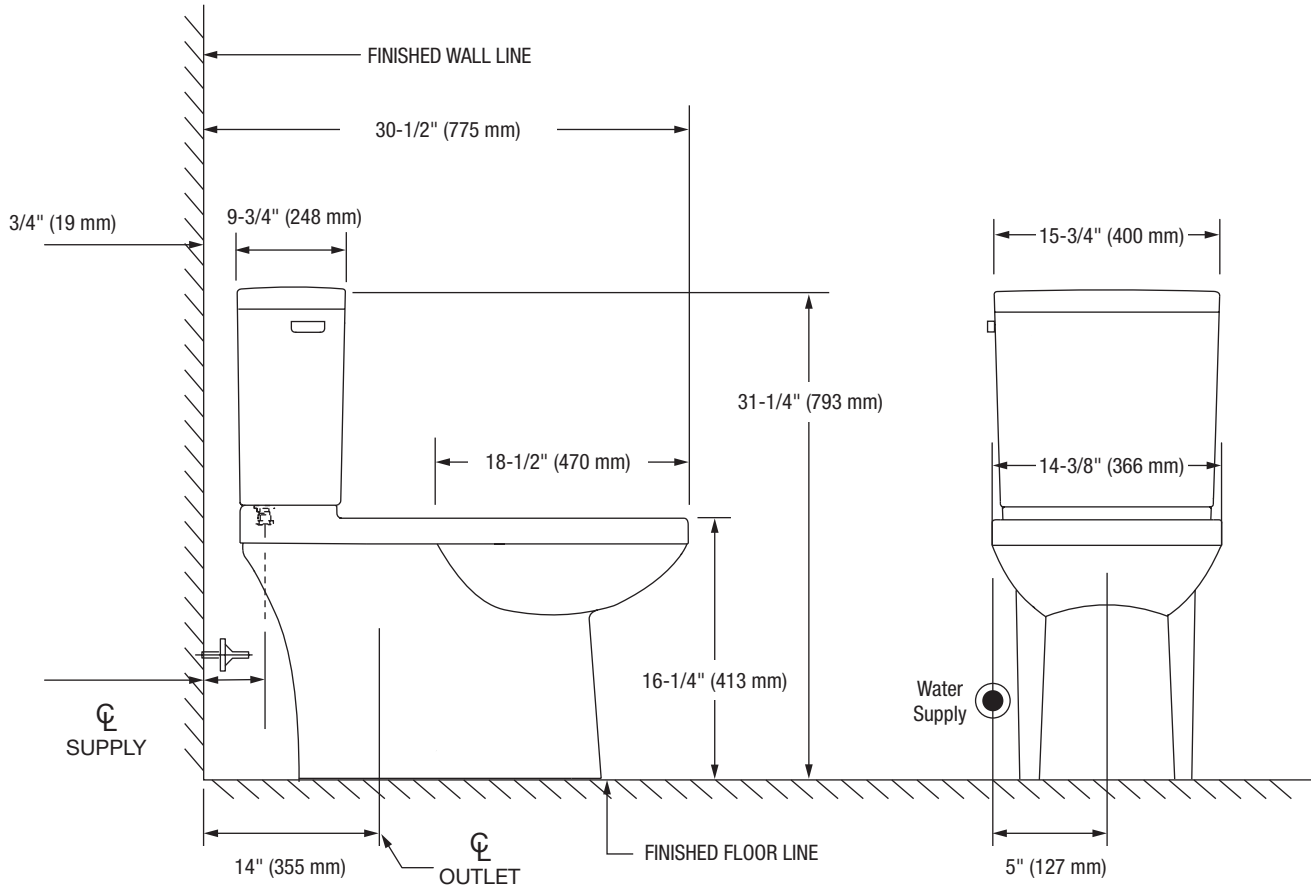

Culpepper

Two-Piece Elongated Toilet