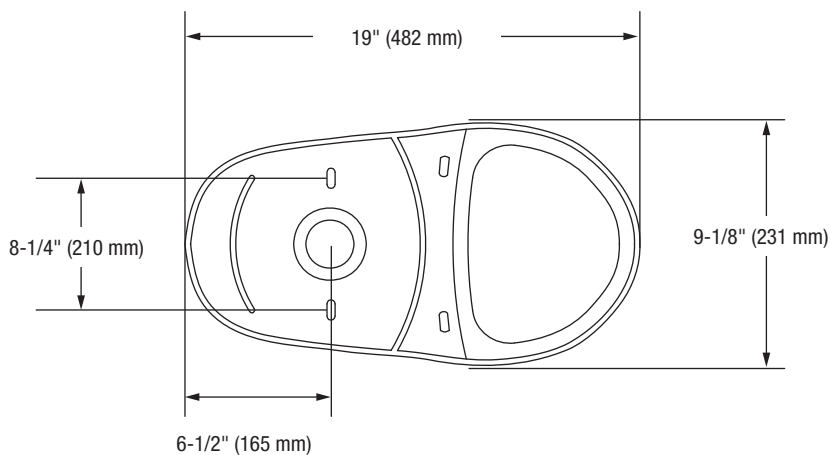

Bowl Footprint Dimensions

Note: All dimensions and specifications are nominal and may vary: Dimensions of 8" and greater have a tolerance of +3%. Dimensions less than 8" have a tolerance of +5%.