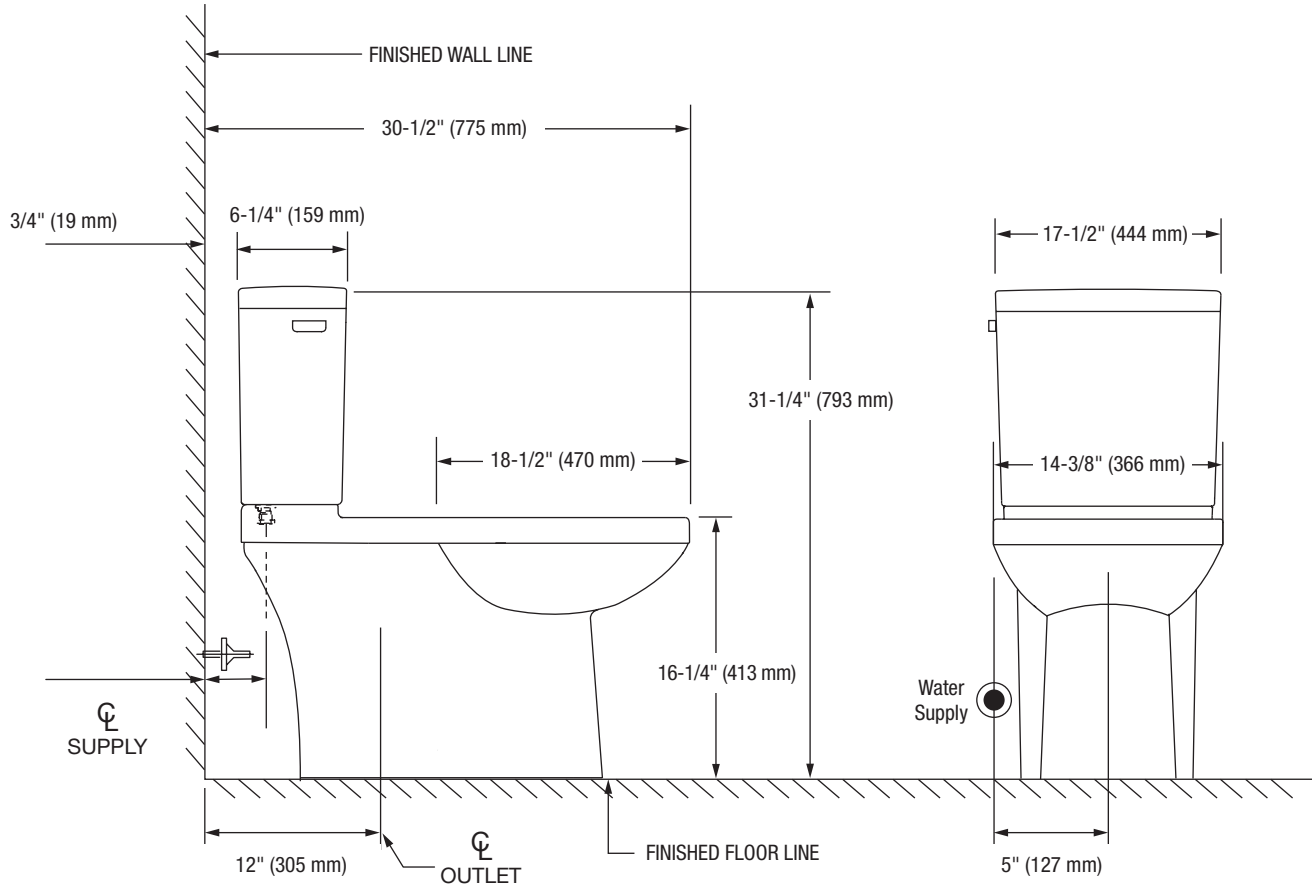

Culpepper

Two-Piece Elongated Toilet