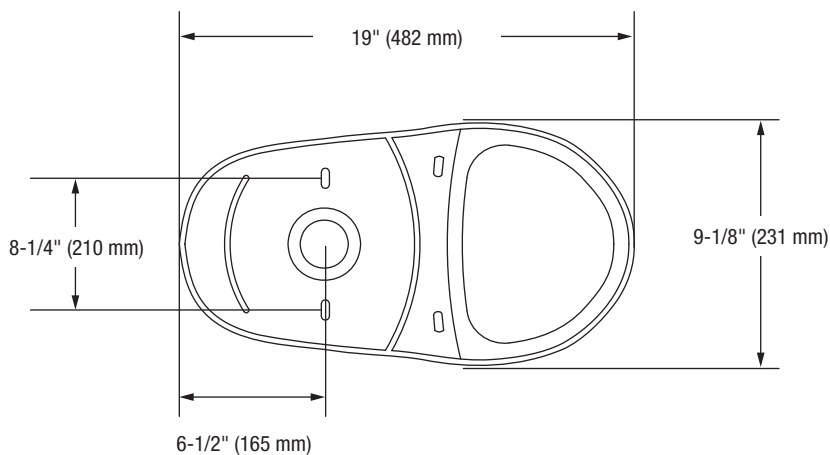

Bowl Footprint Dimensions

Note: All dimensions and specifications are nominal and may vary: Dimensions of 8" and greater have a tolerance of +3%. Dimensions less than 8" have a tolerance of +5%.