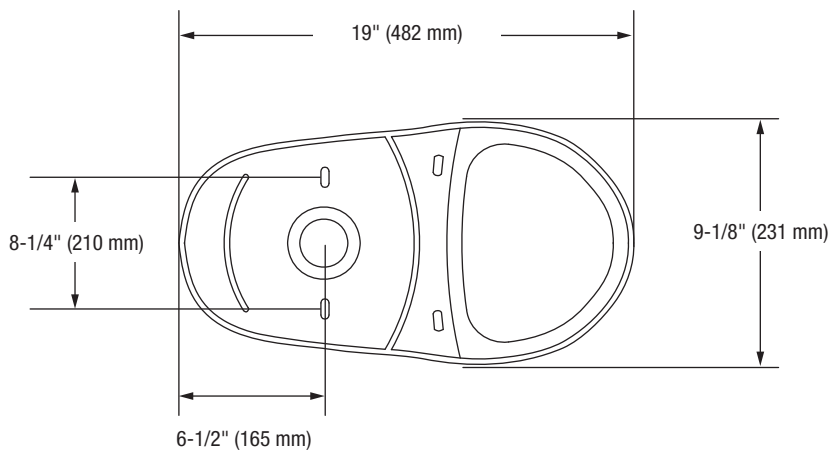

Bowl Footprint Dimensions

Note: All dimensions and specifications are nominal and may vary: Dimensions of 8" and greater have a tolerance of +3%. Dimensions less than 8" have a tolerance of +5%.