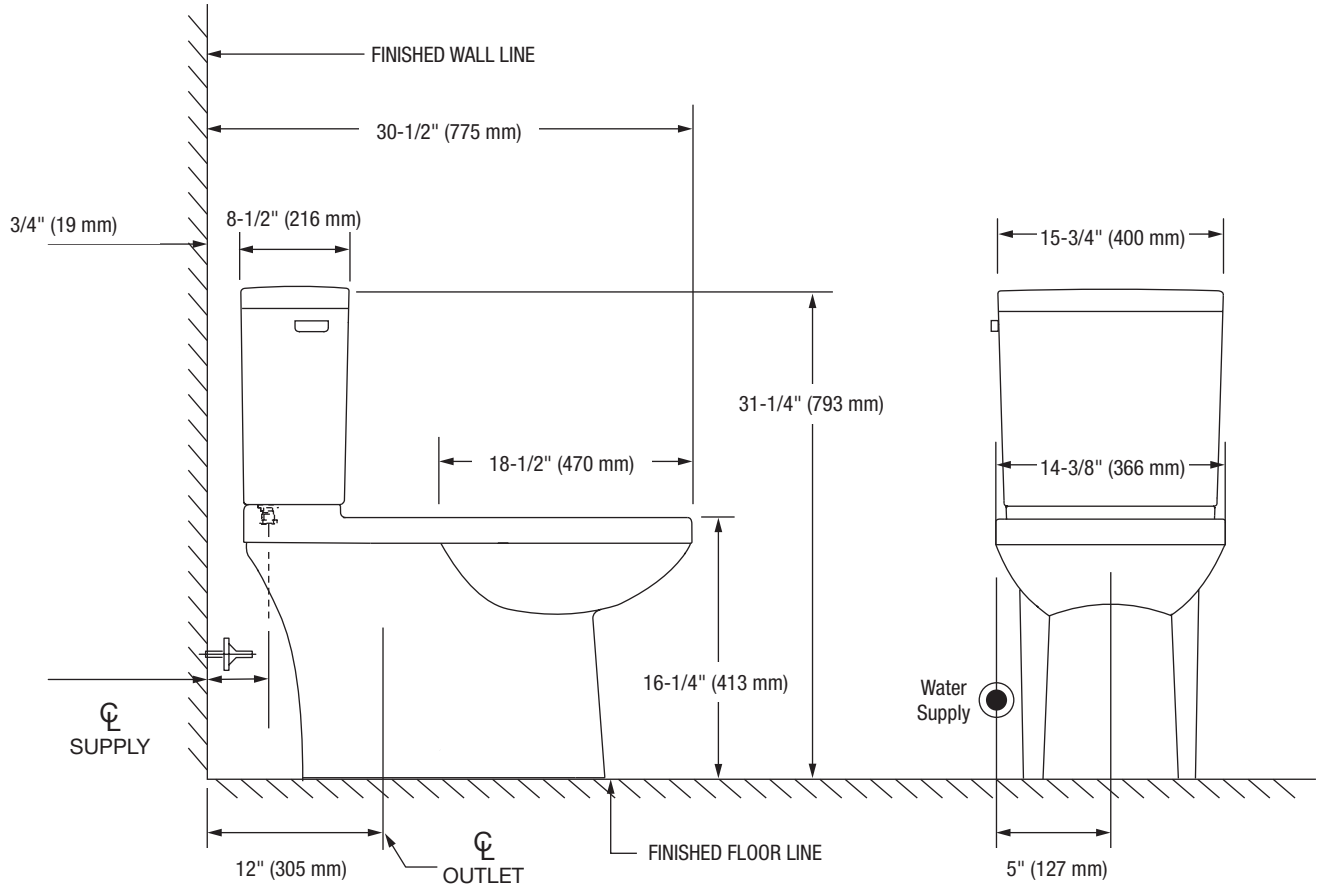

Culpepper

Two-Piece Elongated Toilet