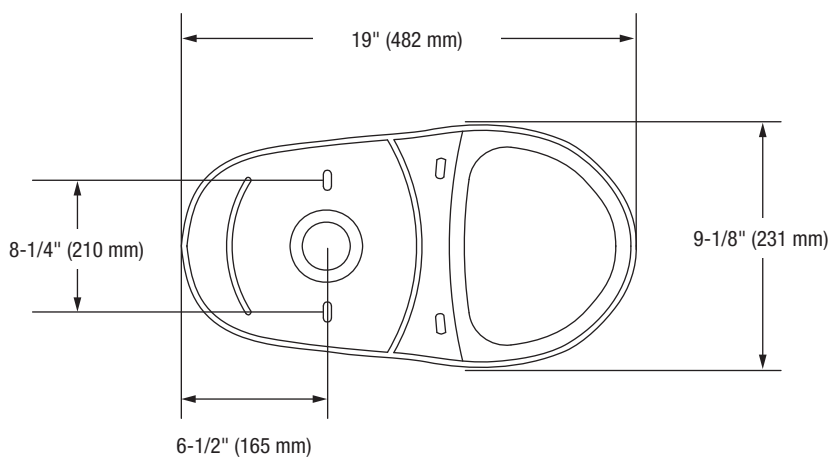

Bowl Footprint Dimensions

Note: All dimensions and specifications are nominal and may vary: Dimensions of 8" and greater have a tolerance of +3%. Dimensions less than 8" have a tolerance of +5%.