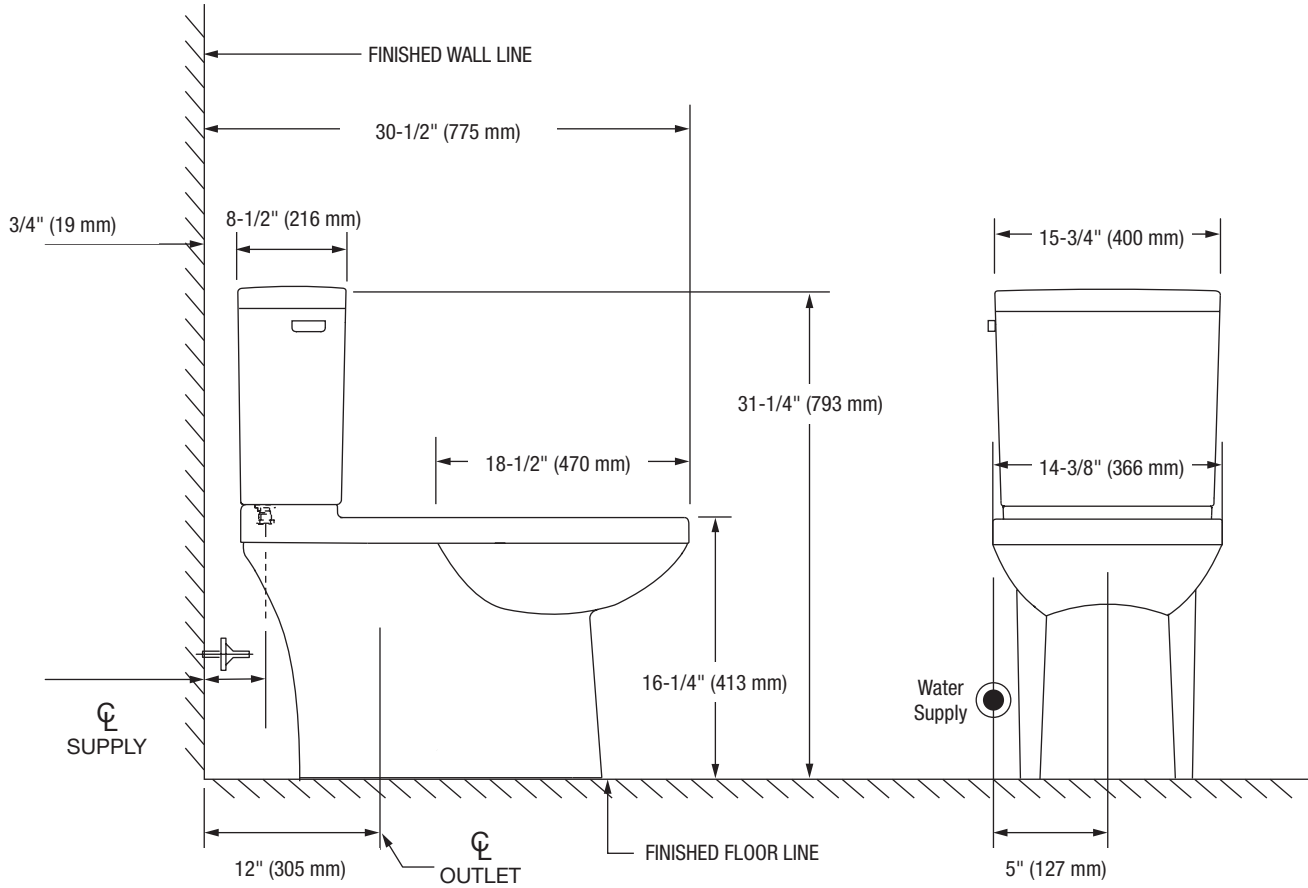

Culpepper

Two-Piece Elongated Toilet