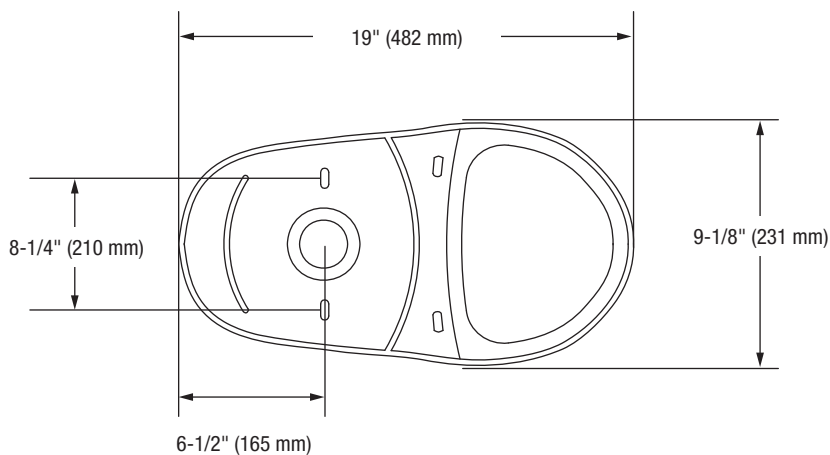

Bowl Footprint Dimensions

Note: All dimensions and specifications are nominal and may vary: Dimensions of 8" and greater have a tolerance of +3%. Dimensions less than 8" have a tolerance of +5%.