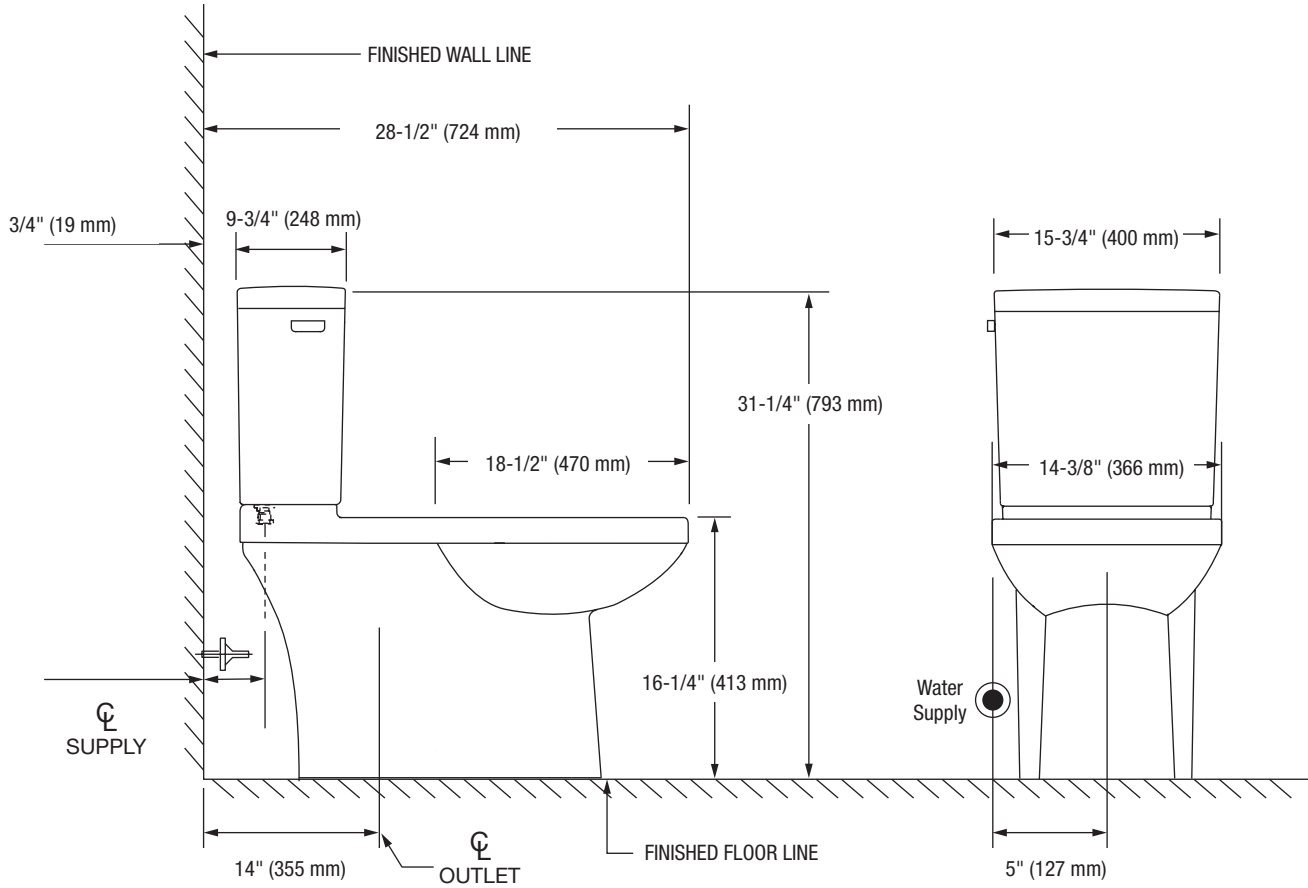

#### Bowl

**PF9002SWH** Elongated, Skirted Bowl - 16-1/4"

This product comes complete with installation, operating, care and maintenance instructions. All PROFLO fixtures carry a lifetime limited warranty on the vitreous china and a 5-year limited warranty on the fittings. Visit [ferguson.com](http://ferguson.com) for detailed warranty information.

## Bowl Footprint Dimensions

Note: All dimensions and specifications are nominal and may vary: Dimensions of 8" and greater have a tolerance of +3%. Dimensions less than 8" have a tolerance of +5%.