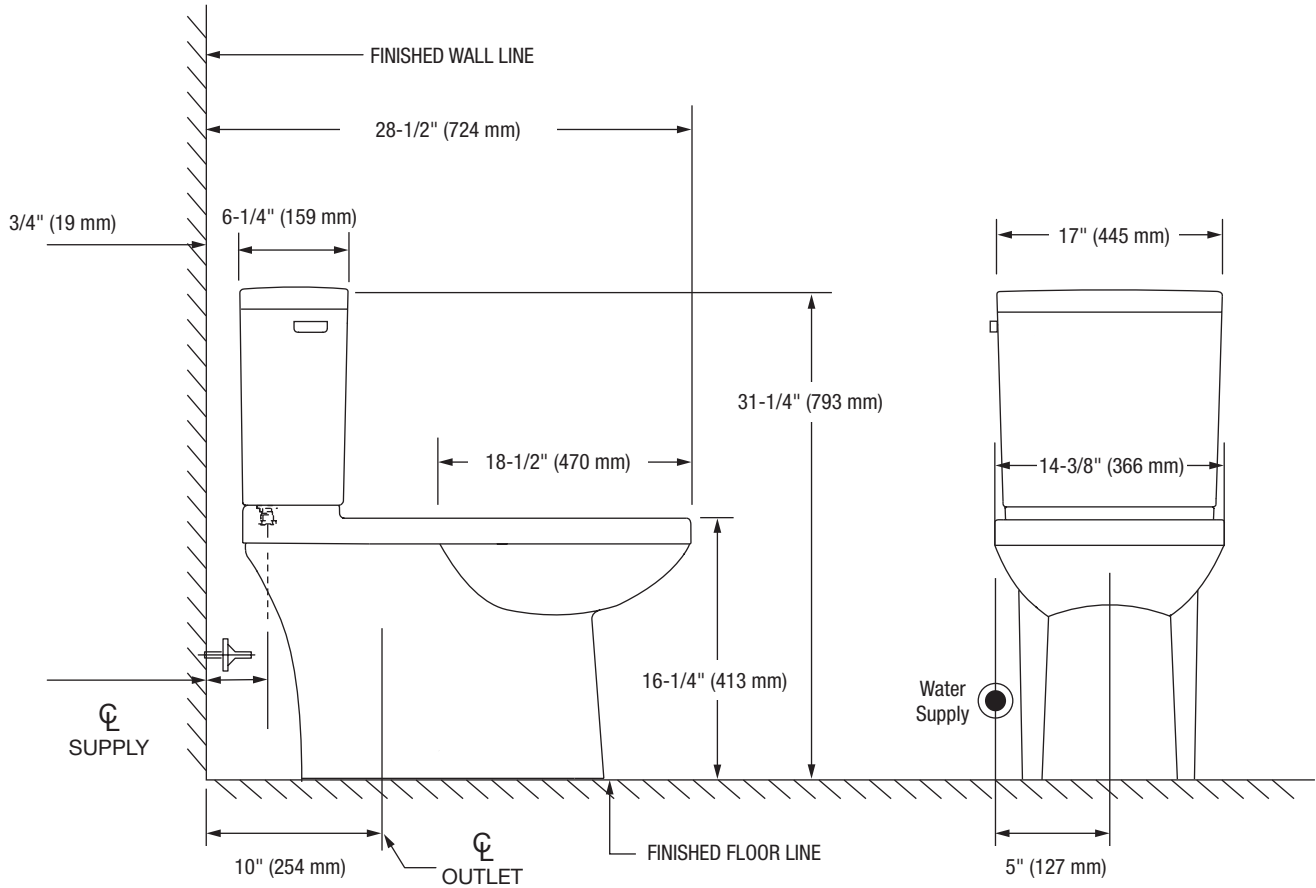

Culpepper

Two-Piece Elongated Toilet