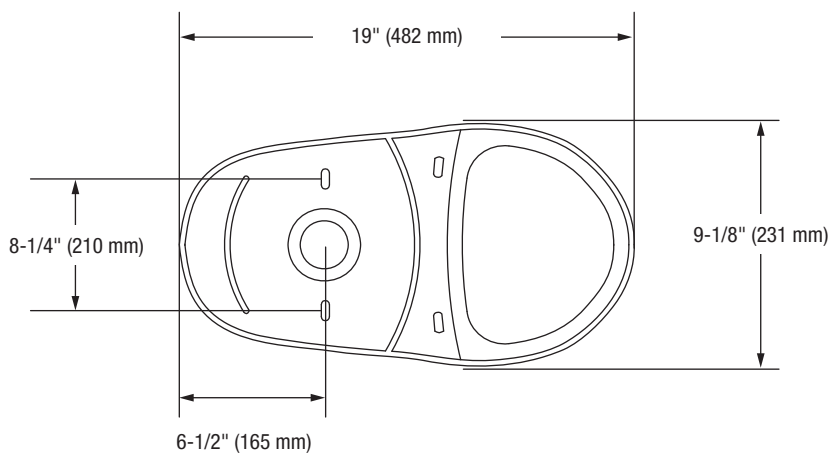

Bowl Footprint Dimensions

Note: All dimensions and specifications are nominal and may vary: Dimensions of 8" and greater have a tolerance of +3%. Dimensions less than 8" have a tolerance of +5%.