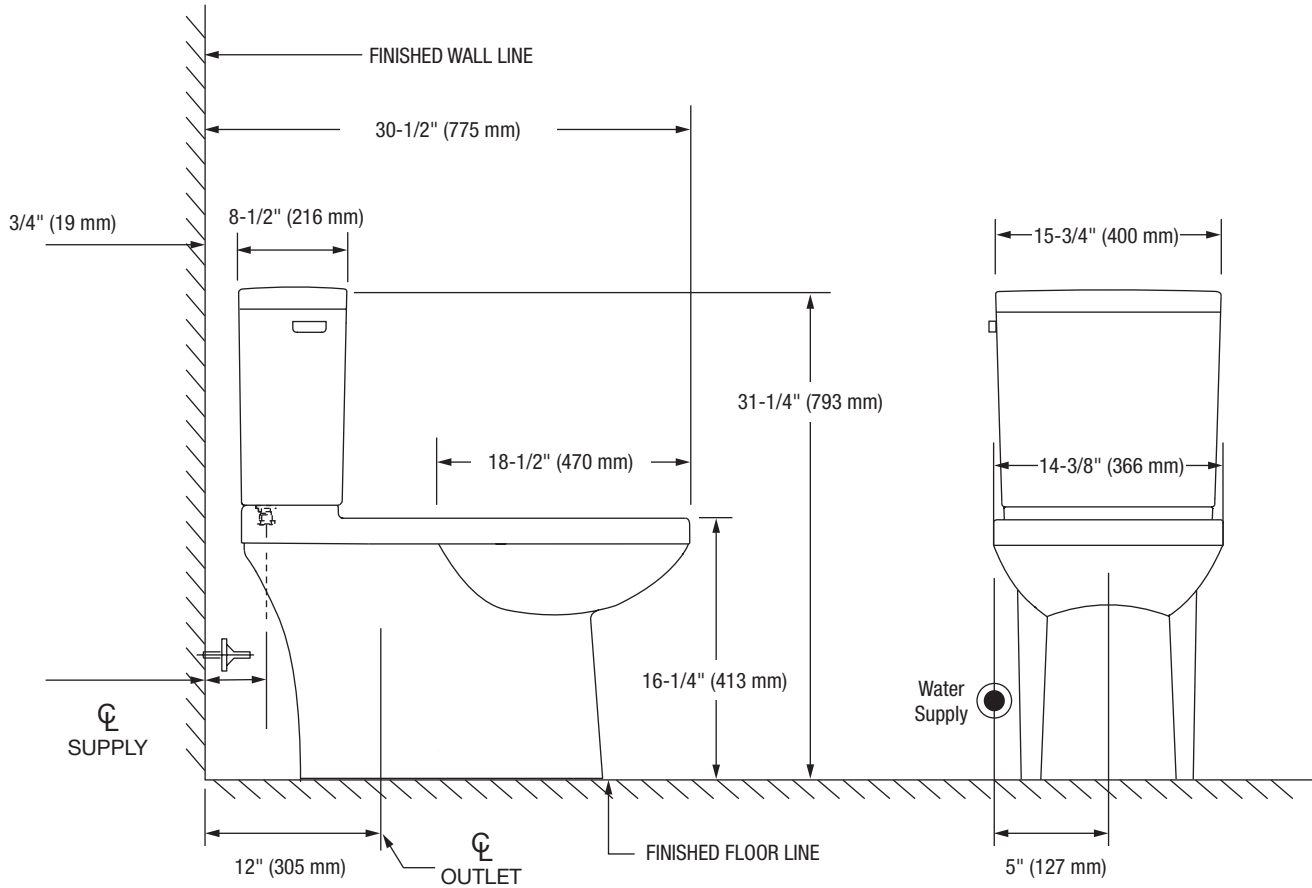

Culpepper

Two-Piece Elongated Toilet