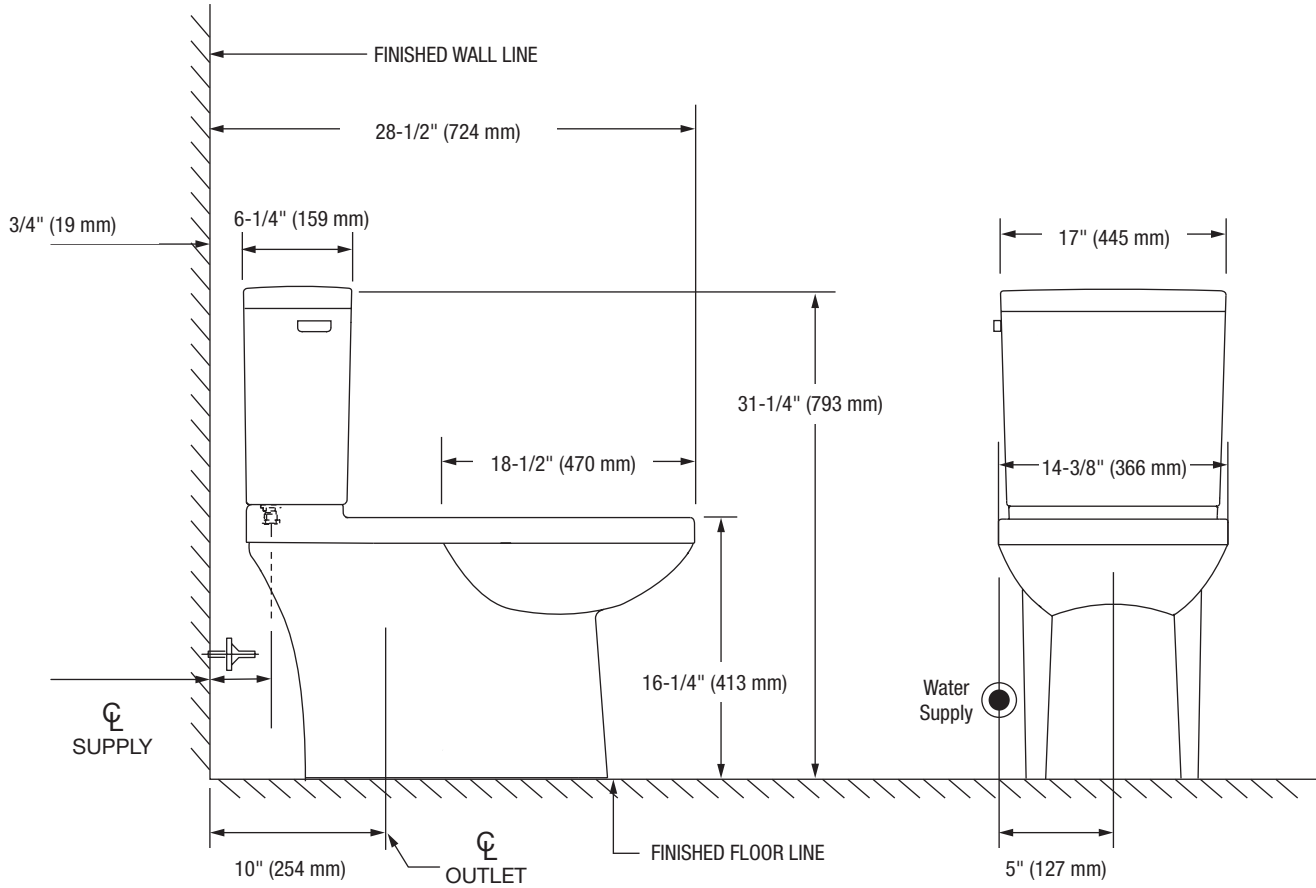

Culpepper

Two-Piece Elongated Toilet