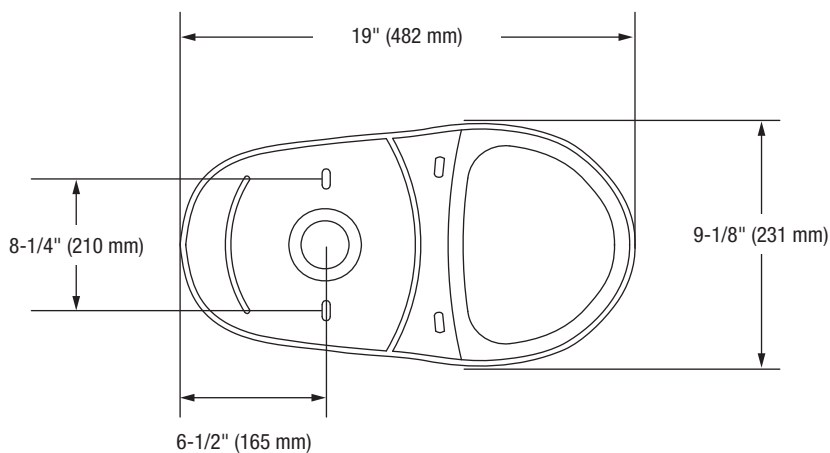

Bowl Footprint Dimensions

Note: All dimensions and specifications are nominal and may vary: Dimensions of 8" and greater have a tolerance of +3%. Dimensions less than 8" have a tolerance of +5%.