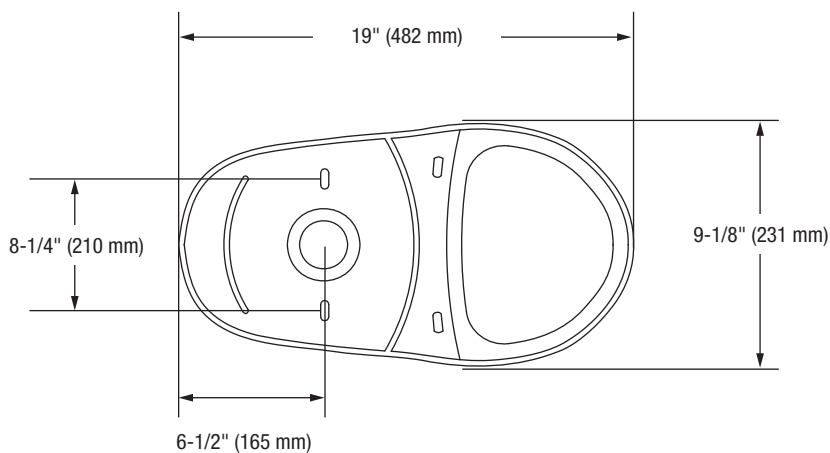

Bowl Footprint Dimensions

Note: All dimensions and specifications are nominal and may vary: Dimensions of 8" and greater have a tolerance of +3%. Dimensions less than 8" have a tolerance of +5%.