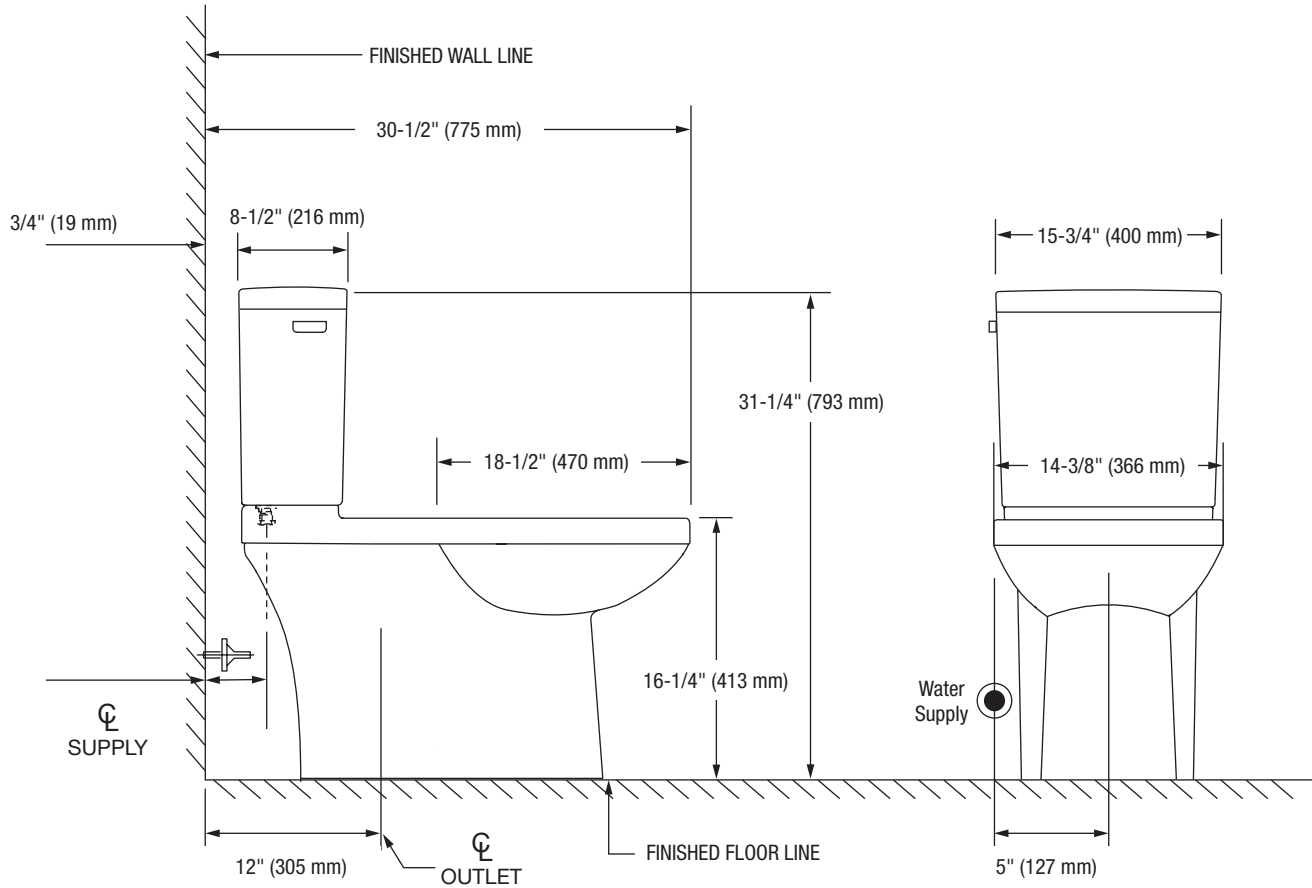

Culpepper

Two-Piece Elongated Toilet