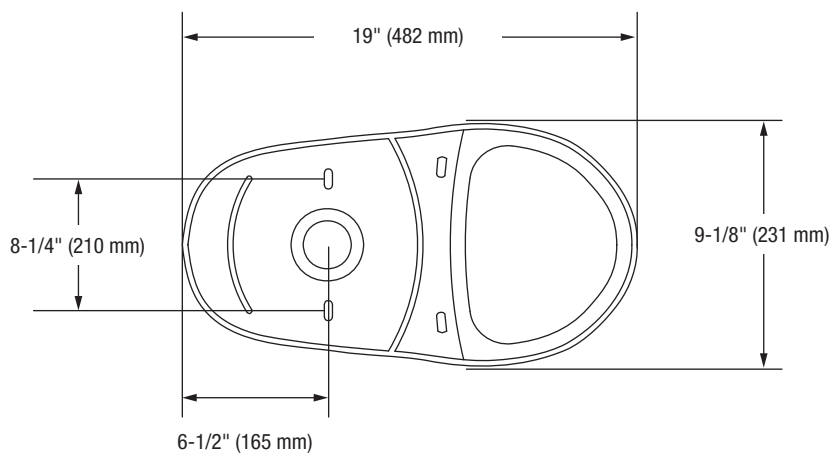

Bowl Footprint Dimensions

Note: All dimensions and specifications are nominal and may vary: Dimensions of 8" and greater have a tolerance of +3%. Dimensions less than 8" have a tolerance of +5%.