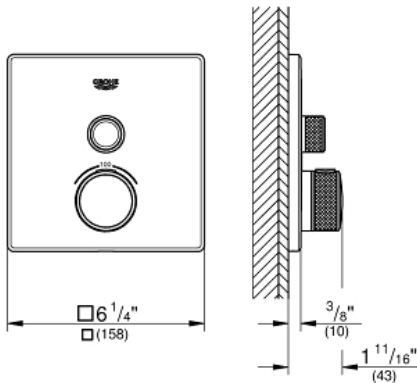

Product Description:

Single Function Thermostatic Trim with Control Module

Standard Specification:

- Final installation set for:
- Required rough-in-set sold separately (GROHE Rapido SmartBox 35 601 000)
- Metal wall escutcheon with **GROHE QuickFix** (covered escutcheon and shaft sealing, covered fixing), 6° angle adjustable
- 3/8" (10mm) thin profile escutcheon
- **GROHE StarLight** chrome finish
- SmartControl push for ON-OFF, turn for volume adjustment from EcoJoy to Full Flow
- Includes various icons to customize push buttons
- **GROHE TurboStat** Compact cartridge with wax thermoelement
- **GROHE SafeStop** safety button at 100°F/38°C
- Built-in check valve with dirt strainer
- Maximum flow performance: 7.7gpm (29L/min) @ 43.5 psi (3 bar)
- Optional flow reducer for CALGreen compliance included