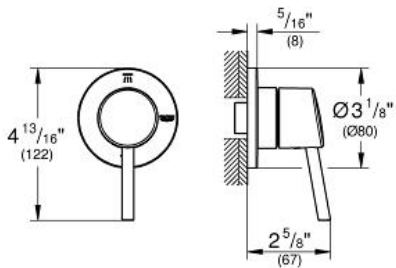

CONCETTO
2-Way Diverter Trim (Shower
head/Hand Shower)

MODEL # 29108001

Pure Freude
an Wasser

GROHE

ADA

Product Description:

CONCETTO

2-Way Diverter Trim (Shower head/Hand Shower)

Standard Specification:

- GROHE StarLight chrome finish
- Metal lever handle for 2 outlets: shower head/hand shower
- For use with 2-way diverter rough-in valves (29 900) or (29 901)
- ADA Compliant

Applicable Codes & Standards: