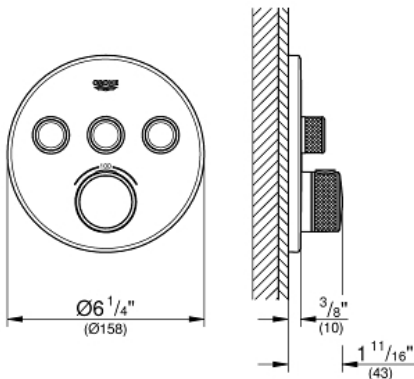

# GROHTHERM SMARTCONTROL Triple Function Thermostatic Trim with Control Module

MODEL # 29138000

*Pure Freude an Wasser*

**GROHE**

GROHE America, Inc | 200 North Gary Avenue, Suite G, Roselle, IL 60172  
Phone: +1 (800) 444-7643 | Fax: +1 (800) 225-2778 | us-customerservice@grohe.com

### Triple Function Thermostatic Trim with Control Module

#### Standard Specification:

- Final installation set for:
- Required rough-in-set sold separately (GROHE Rapido SmartBox 35 601 000)
- Metal wall escutcheon with **GROHE QuickFix** (covered escutcheon and shaft sealing, covered fixing), 6° angle adjustable
- 3/8" (10mm) thin profile escutcheon
- **GROHE StarLight** chrome finish
- SmartControl push for ON-OFF, turn for volume adjustment from EcoJoy to Full Flow
- Includes various icons to customize push buttons
- **GROHE TurboStat** Compact cartridge with wax thermoelement
- **GROHE SafeStop** safety button at 100°F/38°C
- Built-in check valve with dirt strainer
- Multiple outlets can be run simultaneously
- Maximum flow performance combined: 9.5gpm (36L/min) @ 43.5 psi (3 bar)
- Optional flow reducer for CALGreen compliance included