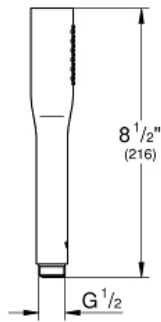

EUPHORIA COSMOPOLITAN  
STICK  
Hand Shower  
MODEL # 26466000

Pure Freude  
an Wasser

GROHE

**Product Description:**  
EUPHORIA COSMOPOLITAN STICK  
Hand Shower

**Standard Specification:**

- 1 Spray: Normal
- GROHE EcoJoy 1.75 gpm (6.6 l/min) flow limiter
- GROHE StarLight chrome finish
- SpeedClean anti-lime system
- Inner WaterGuide for a longer life
- Universal mounting system (fits all standard shower hoses)
- Suitable for instantaneous heater
- Min. recommended pressure: 15 psi (1.0 bar)

**Applicable Codes & Standards:**

- Energy Policy Act of 1992
- ASME A112.18.1/CSA B125.1
- US Federal and State material regulations
- EPA WaterSense®
- LOGO CEC

**Color:**

- 26466000 StarLight Chrome