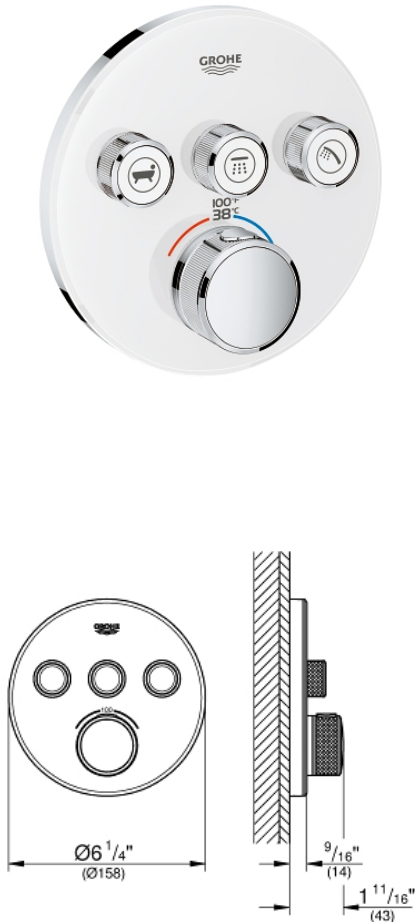

GROHTHERM SMARTCONTROL Triple Function Thermostatic Trim with Control Module

MODEL # 29161LS0

Pure Freude an Wasser

GROHE

GROHE America, Inc | 200 North Gary Avenue, Suite G, Roselle, IL 60172
Phone: +1 (800) 444-7643 | Fax: +1 (800) 225-2778 | us-customerservice@grohe.com

Product Description:

Triple Function Thermostatic Trim with Control Module

Standard Specification:

- Final installation set for:
- Required rough-in-set sold separately (GROHE Rapido SmartBox 35 601 000)
- Metal wall escutcheon with **GROHE QuickFix** (covered escutcheon and shaft sealing, covered fixing), 6° angle adjustable
- 3/8" (10mm) thin profile escutcheon
- **GROHE StarLight** finish
- SmartControl push for ON-OFF, turn for volume adjustment from EcoJoy to Full Flow
- Includes various icons to customize push buttons
- **GROHE TurboStat** Compact cartridge with wax thermoelement
- **GROHE SafeStop** safety button at 100°F/38°C
- Built-in check valve with dirt strainer
- Multiple outlets can be run simultaneously
- Cover plate in moon white acrylic glass
- Maximum flow performance combined: 9.5gpm (36L/min) @ 43.5 psi (3 bar)
- Optional flow reducer for CALGreen compliance included

Color:

- 29161LS0 Moon White