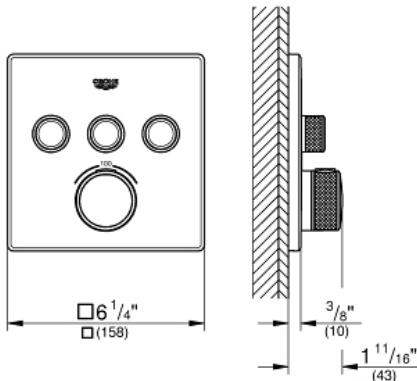

GROHTHERM SMARTCONTROL Triple Function Thermostatic Trim with Control Module

MODEL # 29142000

Pure Freude an Wasser

GROHE

GROHE America, Inc | 200 North Gary Avenue, Suite G, Roselle, IL 60172
Phone: +1 (800) 444-7643 | Fax: +1 (800) 225-2778 | us-customerservice@grohe.com

Product Description:

Triple Function Thermostatic Trim with Control Module

Standard Specification:

- Final installation set for:
- Required rough-in-set sold separately (GROHE Rapido SmartBox 35 601 000)
- Metal wall escutcheon with **GROHE QuickFix** (covered escutcheon and shaft sealing, covered fixing), 6° angle adjustable
- 3/8" (10mm) thin profile escutcheon
- **GROHE StarLight** chrome finish
- SmartControl push for ON-OFF, turn for volume adjustment from EcoJoy to Full Flow
- Includes various icons to customize push buttons
- **GROHE TurboStat** Compact cartridge with wax thermoelement
- **GROHE SafeStop** safety button at 100°F/38°C
- Built-in check valve with dirt strainer
- Multiple outlets can be run simultaneously
- Maximum flow performance combined: 9.5gpm (36L/min) @ 43.5 psi (3 bar)
- Optional flow reducer for CALGreen compliance included

Color:

- 29142000 StarLight Chrome