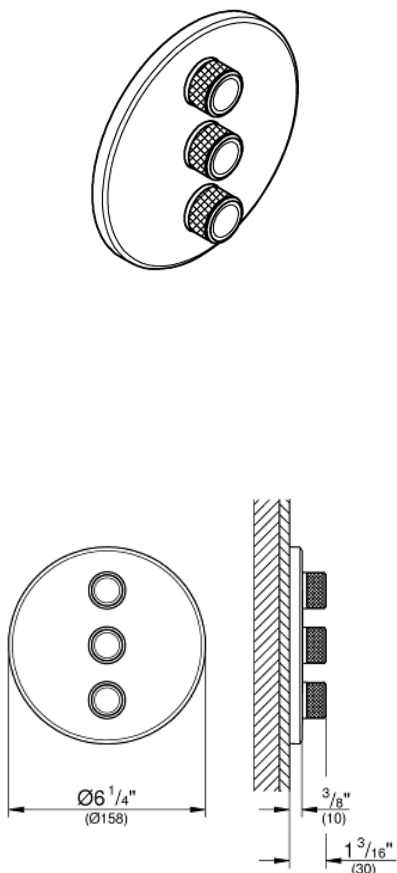

# GROHTHERM SMARTCONTROL Triple Volume Control Trim

MODEL # 29122EN0

*Pure Freude an Wasser*

**GROHE**

GROHE America, Inc | 200 North Gary Avenue, Suite G, Roselle, IL 60172  
Phone: +1 (800) 444-7643 | Fax: +1 (800) 225-2778 | us-customerservice@grohe.com

## Product Description: Triple Volume Control Trim

### Standard Specification:

- Final installation set for:
- GROHE Rapido SmartBox 35 601 000
- Metal wall escutcheon with **GROHE QuickFix** (covered escutcheon and shaft sealing, covered fixing), 6° angle adjustable
- 3/8" (10mm) thin profile escutcheon
- **GROHE StarLight** finish
- SmartControl push for ON-OFF, turn for volume adjustment from EcoJoy to Full Flow
- Includes various icons to customize push buttons
- Multiple outlets can be run simultaneously
- Maximum flow performance combined: 17.2gpm (65L/min) @ 43.5 psi (3 bar)
- Optional flow reducer for CALGreen compliance included

### Color:

- 29122EN0 Brushed Nickel