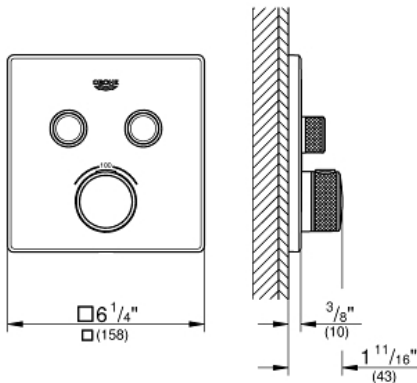

Product Description:

Dual Function Thermostatic Trim with Control Module

Standard Specification:

- Final installation set for:
- Required rough-in-set sold separately (GROHE Rapido SmartBox 35 601 000)
- Metal wall escutcheon with **GROHE QuickFix** (covered escutcheon and shaft sealing, covered fixing), 6° angle adjustable
- 3/8" (10mm) thin profile escutcheon
- **GROHE StarLight** chrome finish
- SmartControl push for ON-OFF, turn for volume adjustment from EcoJoy to Full Flow
- Includes various icons to customize push buttons
- **GROHE TurboStat** Compact cartridge with wax thermoelement
- **GROHE SafeStop** safety button at 100°F/38°C
- Built-in check valve with dirt strainer
- Multiple outlets can be run simultaneously
- Maximum flow performance combined: 7.7gpm (29L/min) @ 43.5 psi (3 bar)
- Optional flow reducer for CALGreen compliance included