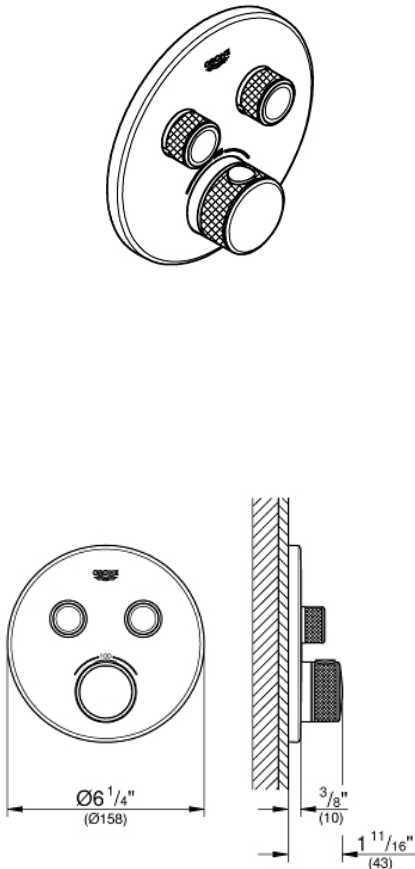

GROHTHERM SMARTCONTROL Dual Function Thermostatic Trim with Control Module

MODEL # 29137EN0

Pure Freude an Wasser

GROHE America, Inc | 200 North Gary Avenue, Suite G, Roselle, IL 60172
Phone: +1 (800) 444-7643 | Fax: +1 (800) 225-2778 | us-customerservice@grohe.com

Product Description:

Dual Function Thermostatic Trim with Control Module

Standard Specification:

- Final installation set for:
- Required rough-in-set sold separately (GROHE Rapido SmartBox 35 601 000)
- Metal wall escutcheon with **GROHE QuickFix** (covered escutcheon and shaft sealing, covered fixing), 6° angle adjustable
- 3/8" (10mm) thin profile escutcheon
- **GROHE StarLight** finish
- SmartControl push for ON-OFF, turn for volume adjustment from EcoJoy to Full Flow
- Includes various icons to customize push buttons
- **GROHE TurboStat** Compact cartridge with wax thermoelement
- **GROHE SafeStop** safety button at 100°F/38°C
- Built-in check valve with dirt strainer
- Multiple outlets can be run simultaneously
- Maximum flow performance combined: 7.7gpm (29L/min) @ 43.5 psi (3 bar)
- Optional flow reducer for CALGreen compliance included

Color:

- 29137EN0 Brushed Nickel