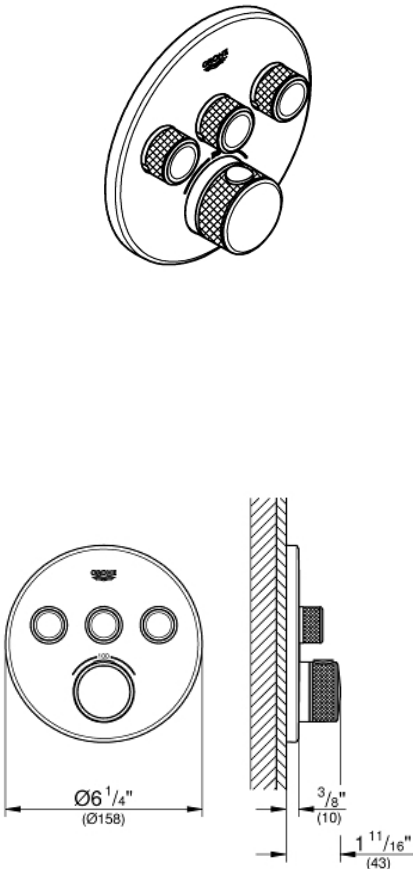

GROHTHERM SMARTCONTROL Triple Function Thermostatic Trim with Control Module

MODEL # 29138EN0

Pure Freude an Wasser

GROHE

GROHE America, Inc | 200 North Gary Avenue, Suite G, Roselle, IL 60172
Phone: +1 (800) 444-7643 | Fax: +1 (800) 225-2778 | us-customerservice@grohe.com

Product Description:

Triple Function Thermostatic Trim with Control Module

Standard Specification:

- Final installation set for:
- Required rough-in-set sold separately (GROHE Rapido SmartBox 35 601 000)
- Metal wall escutcheon with **GROHE QuickFix** (covered escutcheon and shaft sealing, covered fixing), 6° angle adjustable
- 3/8" (10mm) thin profile escutcheon
- **GROHE StarLight** finish
- SmartControl push for ON-OFF, turn for volume adjustment from EcoJoy to Full Flow
- Includes various icons to customize push buttons
- **GROHE TurboStat** Compact cartridge with wax thermoelement
- **GROHE SafeStop** safety button at 100°F/38°C
- Built-in check valve with dirt strainer
- Multiple outlets can be run simultaneously
- Maximum flow performance combined: 9.5gpm (36L/min) @ 43.5 psi (3 bar)
- Optional flow reducer for CALGreen compliance included

Color:

- 29138EN0 Brushed Nickel