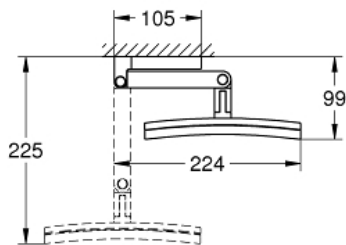

SELECTION CUBE

MODEL # 40808000

*Pure Freude
an Wasser*

GROHE

Product Description: SELECTION CUBE

Standard Specification:

- Material: Glass/Metal
- Wall mount
- Concealed fastening
- Magnification: x 3
- **GROHE StarLight** finish

Color:

- 40808000 StarLight Chrome