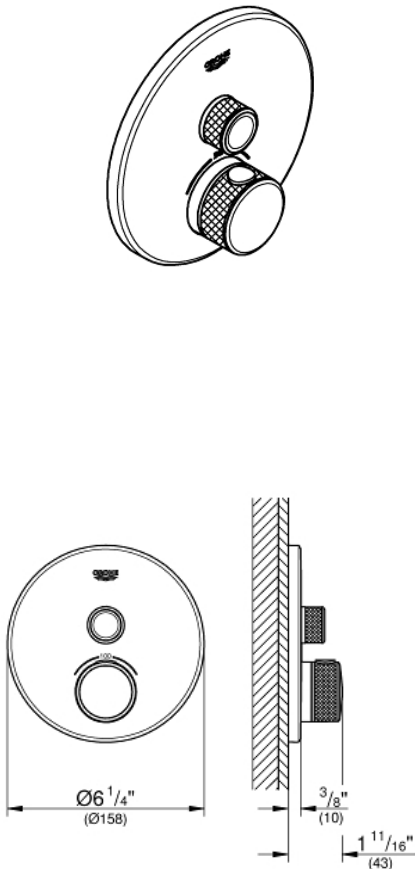

GROHTHERM SMARTCONTROL Single Function Thermostatic Trim with Control Module

MODEL # 29136EN0

Pure Freude an Wasser

GROHE

GROHE America, Inc | 200 North Gary Avenue, Suite G, Roselle, IL 60172
Phone: +1 (800) 444-7643 | Fax: +1 (800) 225-2778 | us-customerservice@grohe.com

Product Description:

Single Function Thermostatic Trim with Control Module

Standard Specification:

- Final installation set for:
- Required rough-in-set sold separately (GROHE Rapido SmartBox 35 601 000)
- Metal wall escutcheon with **GROHE QuickFix** (covered escutcheon and shaft sealing, covered fixing), 6° angle adjustable
- 3/8" (10mm) thin profile escutcheon
- **GROHE StarLight** finish
- SmartControl push for ON-OFF, turn for volume adjustment from EcoJoy to Full Flow
- Includes various icons to customize push buttons
- **GROHE TurboStat** Compact cartridge with wax thermoelement
- **GROHE SafeStop** safety button at 100°F/38°C
- Built-in check valve with dirt strainer
- Maximum flow performance: 7.7gpm (29L/min) @ 43.5 psi (3 bar)
- Optional flow reducer for CALGreen compliance included

Color:

- 29136EN0 Brushed Nickel