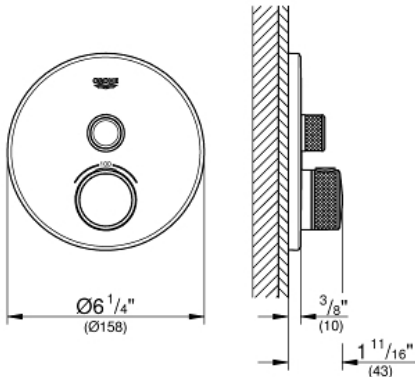

GROHTHERM SMARTCONTROL Single Function Thermostatic Trim with Control Module

MODEL # 29136000

Pure Freude an Wasser

GROHE

GROHE America, Inc | 200 North Gary Avenue, Suite G, Roselle, IL 60172
Phone: +1 (800) 444-7643 | Fax: +1 (800) 225-2778 | us-customerservice@grohe.com

Product Description:

Single Function Thermostatic Trim with Control Module

Standard Specification:

- Final installation set for:
- Required rough-in-set sold separately (GROHE Rapido SmartBox 35 601 000)
- Metal wall escutcheon with **GROHE QuickFix** (covered escutcheon and shaft sealing, covered fixing), 6° angle adjustable
- 3/8" (10mm) thin profile escutcheon
- **GROHE StarLight** chrome finish
- SmartControl push for ON-OFF, turn for volume adjustment from EcoJoy to Full Flow
- Includes various icons to customize push buttons
- **GROHE TurboStat** Compact cartridge with wax thermoelement
- **GROHE SafeStop** safety button at 100°F/38°C
- Built-in check valve with dirt strainer
- Maximum flow performance: 7.7gpm (29L/min) @ 43.5 psi (3 bar)
- Optional flow reducer for CALGreen compliance included