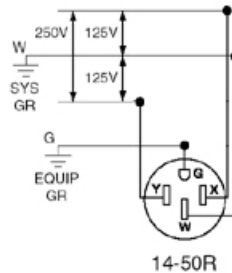

279-S00

UPC Code : 078477695302

Country Of Origin : Mexico

50 Amp, 125/250 Volt, NEMA 14-50R, 3P, 4W, Flush Mtg Receptacle, Straight Blade, Industrial Grade, Grounding, Side Wired, Steel Strap - Black

WARNING: Do not use with single-gang wallboxes, single-gang mud rings or single-gang box extenders.

Built of durable thermoplastic, Leviton Power Receptacles — come equipped with heavy-gauge, double-wire copper alloy contacts. To ensure correct and speedy wiring, terminals have ID markings. Flush mount receptacles fit Leviton's wide range of 2.15"-diameter wallplates and mounting hardware is included.

Technical Information

Mechanical Specifications

Torque Range : 25 in lbs

Wiring Diagram

SPECIFICATION SUBMITTAL

JOB NAME:	CATALOG NUMBERS:	
<input type="text"/>	<input type="text"/>	<input type="text"/>
JOB NUMBER:	<input type="text"/>	<input type="text"/>