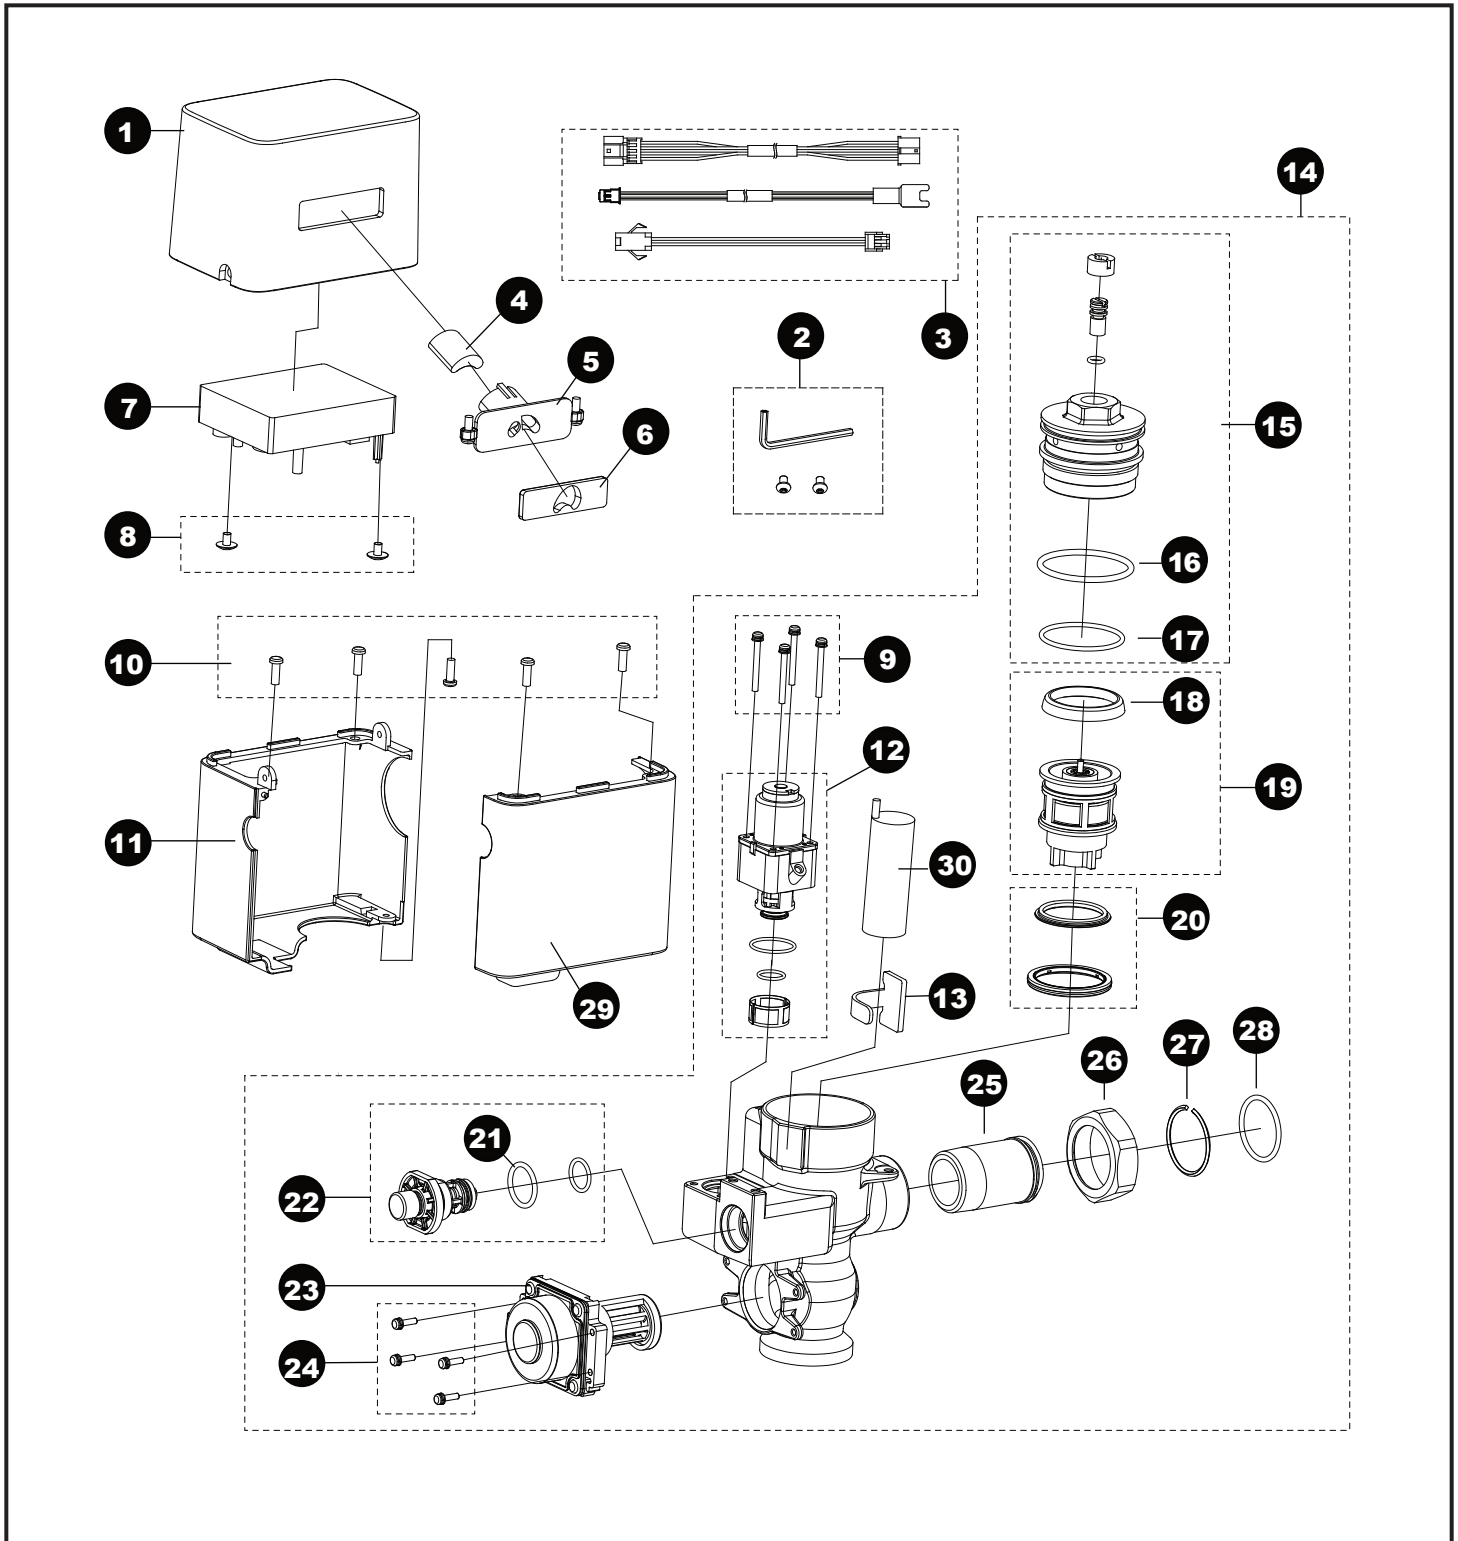

TEU1LA#CP
 TEU1LA12#CP
 TEU1LA22#CP

**EcoPower® Flush Valve,
 Urinal, Exposed, 0.5 Gpf**

TEU1LA#CP
 TEU1LA12#CP
 TEU1LA22#CP

EcoPower® Flush Valve, Urinal, Exposed, 0.5 Gpf

Item	Part	Description
1	THP3201#CP	Cover, top
2	THP3232	Screw w/wrench set, exposed
3	THP3209	Extension harness (3 type/bag)
4	THP3187	Sensor unit
5	THP3205	Bracket, sensor w/screw (15d)
6	THP3207	Glass, sensor window, exposed
7	THP3198	Controller unit, A
8	THP3208	Screw, controller mount (2/bag)
9	THP3192	Screw (4/bag)
10	THP3204	Screw, cover, valve (5/bag)
11	THP3203#CP	Cover, lower, B
12	THP3190	Solenoid unit & diaphragm assy
13	TH559EDV517	Clamp set (10/bag)
14	THP3224	Valve assy, exposed, urinal
15	THP3188	Valve cap assembly
16	THP3189	O-ring, valve cap top (10/bag)
17	TH305SV112	O-ring, valve cap botm(10/bag)
18	TH305SV103	U-packing, piston (10/bag)
19	TH323V104R	Piston assembly
20	TH321	Seat set, piston bottom
21	THP3013	O-ring, screen nut (10/bag)
22	TH559EDV506	Push button assembly
23	THP3234	EcoPower generator unit, urinal
24	TH559EDV505	Screw, EcoPower generator
25	TH305SV114	Tailpiece
26	TH305SV113	Nut, tailpiece/angle stop
27	TH305SV105	Locking ring set, tailpiece (10/bag)
28	TH305SV106	O-ring, tailpiece (10/bag)
29	THP3202#CP	Cover, lower, A
30	THP3053	Back-up battery

Vacuum Breaker Sets

VB9CP-12 Top Spud, 3/4" Outlet, Exposed

VB9CP-22 Top Spud, 1-1/4" Outlet, Exposed

Note: For additional information, refer to the individual vacuum breaker parts sheets.