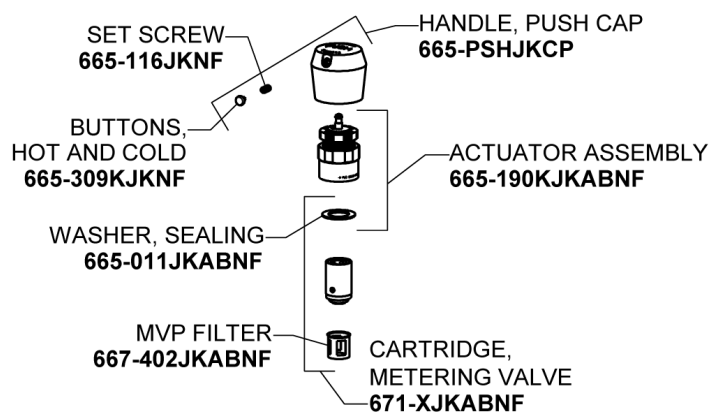

Repair Parts

802-V665E39ABCP

Deck-mounted manual faucet with 4" centers

CHICAGO FAUCETS®

Geberit Group

Base Parts:

0.35 GPM (1.3 L/min) Vandal Proof Econo-Flo
Non-Aerating Outlet
E39VPJKABCP

1-3/4" Vandal Proof Push Handle
665-PSHJKCP