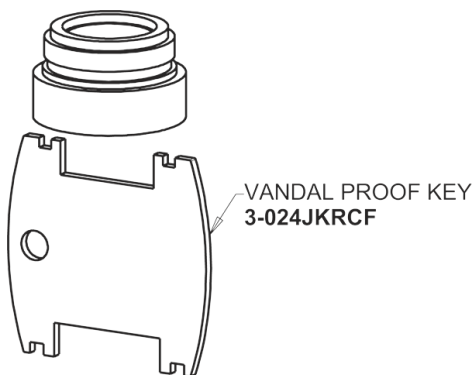

Repair Parts

802-V665E39ABCP

Deck-mounted manual faucet with 4" centers

CHICAGO FAUCETS®

Geberit Group

Base Parts:

0.35 GPM (1.3 L/min) Vandal Proof Econo-Flo
Non-Aerating Outlet
E39VPJKABCP

1-3/4" Vandal Proof Push Handle
665-PSHJKCP