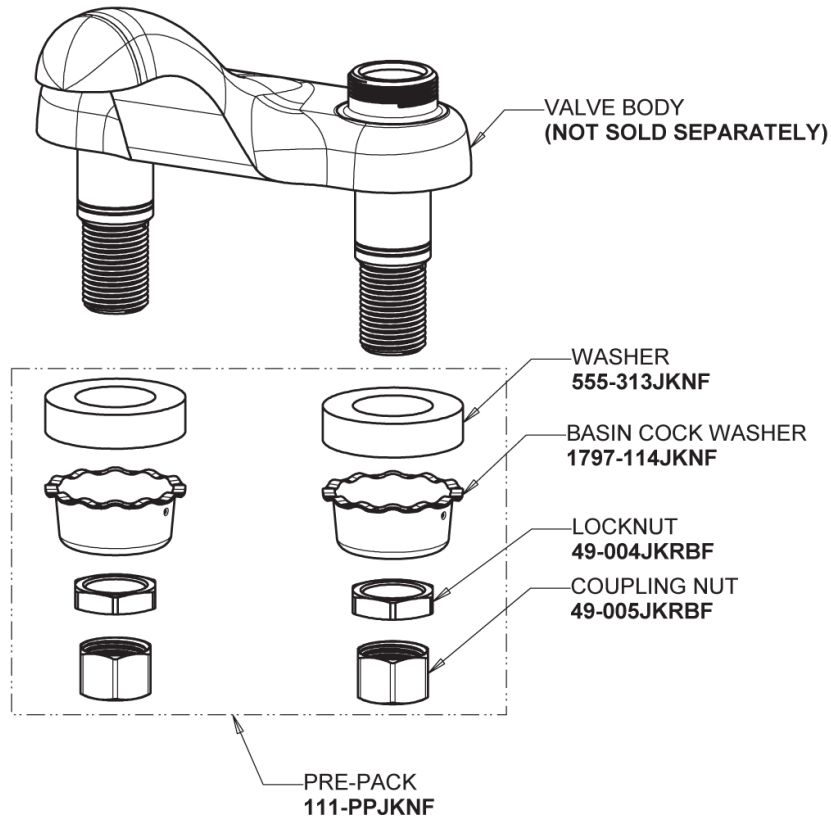

Repair Parts

802-V665E39ABCP

Deck-mounted manual faucet with 4" centers

CHICAGO FAUCETS®

Geberit Group

Base Parts:

0.35 GPM (1.3 L/min) Vandal Proof Econo-Flo
Non-Aerating Outlet
E39VPJKABCP

1-3/4" Vandal Proof Push Handle
665-PSHJKCP