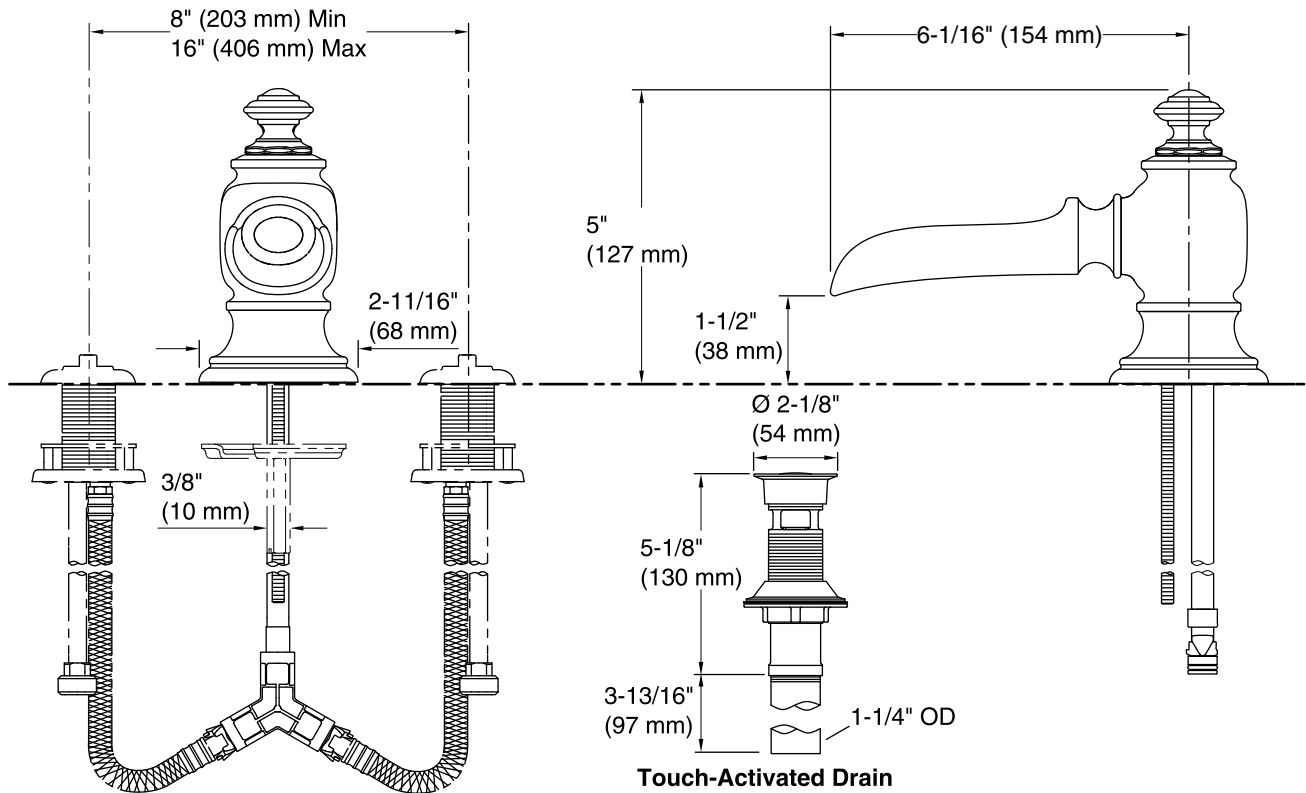

Features

- 6 1/16" spout reach
- Includes metal touch-activated drain
- 1.2 gal/min (4.5 l/min) maximum flow rate [max at 60 psi (4.14 bar)]
- Coordinate with Artifacts faucets, accessories, and showering components to complete your bathroom
- Handles sold separately

Technical Information

All product dimensions are nominal.

Faucet:

Flow rate: 1.2 gal/min (4.5 l/min)

Pressure: 60 psi (4.1 bar)

Notes

Install this product according to the installation instructions.

ADA compliant when installed to the specific requirements of these regulations.