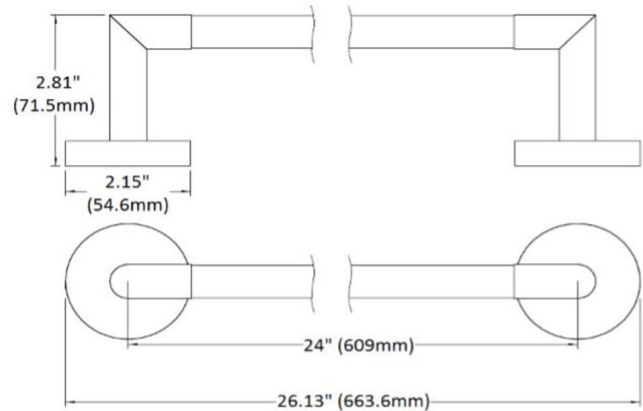

Graz Towel Bar 24"  
Satin Nickel

SPECIFICATIONS

MATERIAL CONSTRUCTION:	Zinc
PVD FINISH:	No
ASSEMBLY REQUIRED:	Yes
TOOLS NEEDED FOR INSTALLATION:	Screwdriver
ASSEMBLED DIMENSIONS:	2.76" H x 26.38" L x 2.17" D
ASSEMBLED WEIGHT:	1.27 lbs.
MIN. LENGTH:	N/A
MAX LENGTH:	N/A
SCREWS INCLUDED:	Yes
DRYWALL ANCHORS INCLUDED:	Yes
CENTER TO CENTER:	N/A