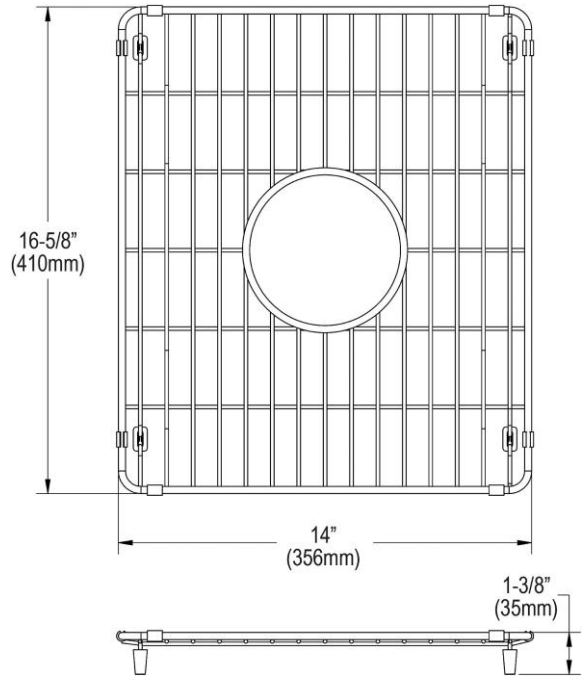

AMERICAN PRIDE. A LIFETIME TRADITION.

Like your family, the Elkay family has values and traditions that endure. For almost a century, Elkay has been a family-owned and operated company, providing thousands of jobs that support our families and communities.

[Clean and Care Manual (PDF)](#)

[Clean and Care Manual (PDF)](#)

[Warranty (PDF)](#)