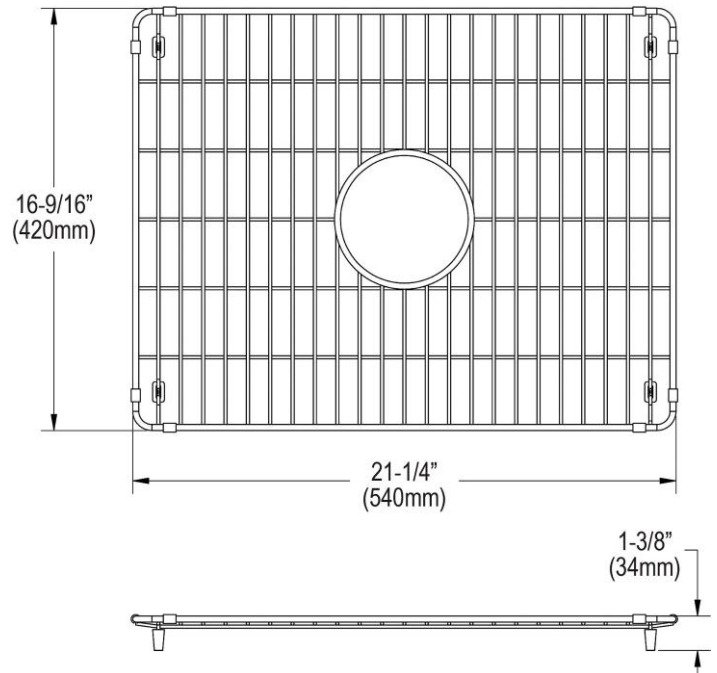

AMERICAN PRIDE. A LIFETIME TRADITION.

Like your family, the Elkay family has values and traditions that endure. For almost a century, Elkay has been a family-owned and operated company, providing thousands of jobs that support our families and communities.

[Clean and Care Manual (PDF)](#)

[Clean and Care Manual (PDF)](#)

[Warranty (PDF)](#)