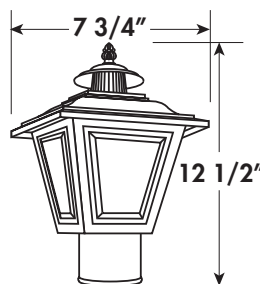

RoHS compliant

EXAMPLE # FT231-LE800C-BCT

STYLE #	LIGHT SOURCE	BODY	DIFFUSER	OPTIONS
FT231	EOS LED 120V AC, 50/60 Hz, HPF, 50,000 HRS L70*, AMBIENT OP TEMP -40°C TO +40°C, 5 YEAR WARRANTY, DIMMABLE LE800-13W Power Input W-900lm 3000K CRI 80 (TYP) C-1000lm 4000K >65 Lumens Per Watt**	W-White B-Black	ACRYLIC C-Clear W-White F- Glare Free Frost	T- Brass Finial
	INCANDESCENT, MEDIUM BASE, 120V I60-1 X 60W Max	W-White B-Black	ACRYLIC C-Clear W-White F- Glare Free Frost	T- Brass Finial LED LAMP, 3 YEAR WARRANTY, DIMMABLE LW-A19/E26, 2700K LC-A19/E26, 4000K
	GU24 BASE, 120V G13-1 X 13W G18-1 X 18W G23-1 X 23W G26-1 X 26W or 27W	W-White B-Black	ACRYLIC C-Clear W-White F- Glare Free Frost	T- Brass Finial L-CFL, 2700K

*DATA PER LM79/LM80/TM21 AVAILABLE UPON REQUEST

**ESTIMATED FROM LED SOURCE