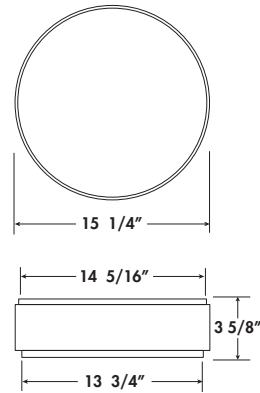

- Available in LED
- Brushed Nickel Decorative Band
- Ceiling Mount Only
- ETL Listed for Damp Locations
- Standard Pack QTY: 6

DECORATIVE DRUM

FD315

RoHS compliant

EXAMPLE # FD315-L1500W-NW

| STYLE # | LIGHT SOURCE | BODY | DIFFUSER |
|---------|---|------------------|--------------------|
| FD315 | EOS LED 120V AC, 50/60 Hz, HPF, 50,000 HRS L70*, AMBIENT OP TEMP -40°C TO +40°C 5 YEAR WARRANTY, DIMMABLE, ENERGY STAR | N-Brushed Nickel | ACRYLIC W-White |
| | L1500 - 24W Power Input CRI 80 (TYP) >77 Lumens Per Watt** | | |