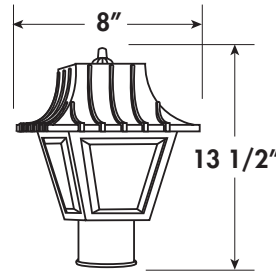

RoHS compliant

EXAMPLE # FC234-I60-BC-LWE

STYLE #	LIGHT SOURCE	BODY	DIFFUSER	OPTIONS
FC234	EOS LED 120V AC, 50/60 Hz, HPF, 50,000 HRS L70*, AMBIENT OP TEMP -40°C TO +40°C, 5 YEAR WARRANTY, DIMMABLE LE800-13W Power Input W-900lm 3000K CRI 80 (TYP) C-1000lm 4000K >65 Lumens Per Watt**	W-White B-Black	ACRYLIC C-Clear W-White F- Glare Free Frost	N/A
	INCANDESCENT, MEDIUM BASE, 120V I60-1 X 60W Max	W-White B-Black	ACRYLIC C-Clear W-White F- Glare Free Frost	LED LAMP, 3 YEAR WARRANTY, DIMMABLE LW-A19/E26, 2700K LC-A19/E26, 4000K
	GU24 BASE, 120V G13-1 X 13W G18-1 X 18W G23-1 X 23W G26-1 X 26W or 27W	W-White B-Black	ACRYLIC C-Clear W-White F- Glare Free Frost	L-CFL, 2700K

*DATA PER LM79/LM80/TM21 AVAILABLE UPON REQUEST

**ESTIMATED FROM LED SOURCE