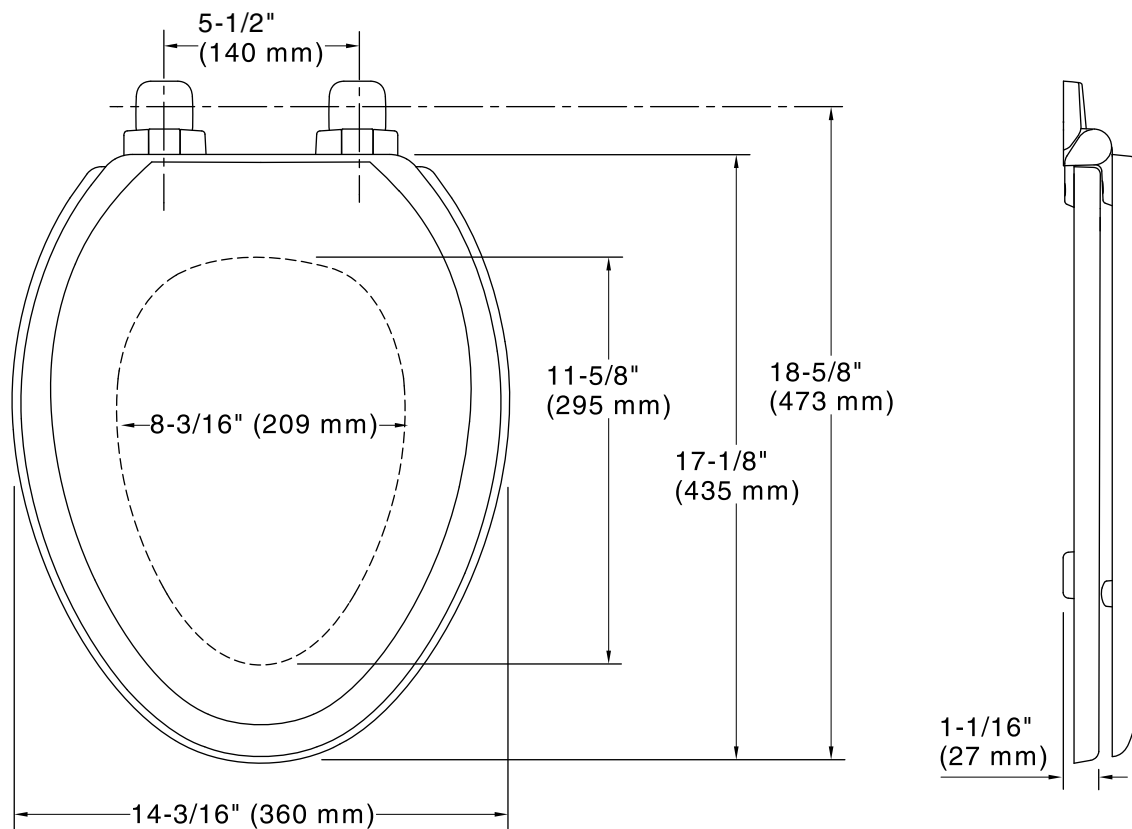

### Technical Information

All product dimensions are nominal.

Seat shape type: Elongated

Seat front type: Closed-front

Seat-mounting holes: 5-1/2" (140 mm)