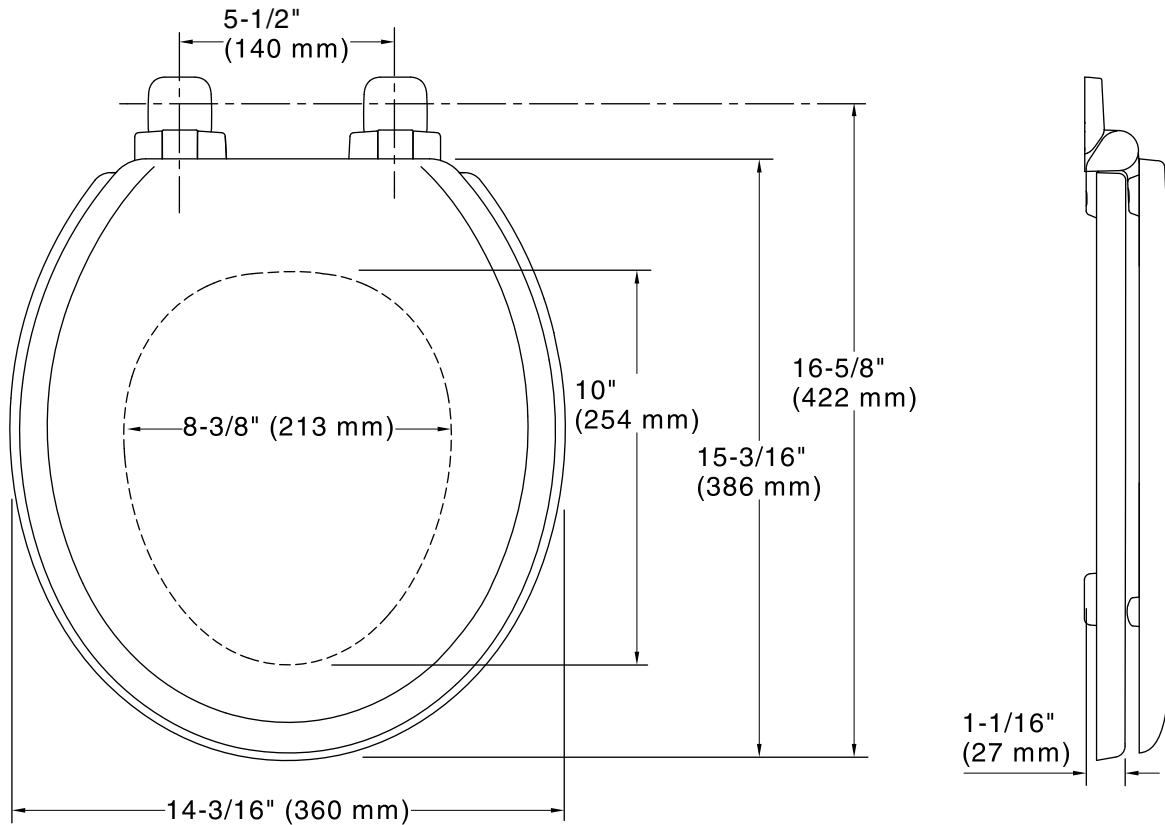

Ridgewood® Quiet-Close™

Round-Front Toilet Seat
K-20455

Features

- Versatile design that complements the design lines of many toilets.
- Compression Molded Wood Construction
- Round closed-front seat.

Codes/Standards

Technical Information

All product dimensions are nominal.

Seat shape type: Round
Seat front type: Closed front
Seat hinge type: Quiet-Close™
Seat-mounting holes: 5-1/2" (140 mm)

Notes

Install this product according to the installation instructions.